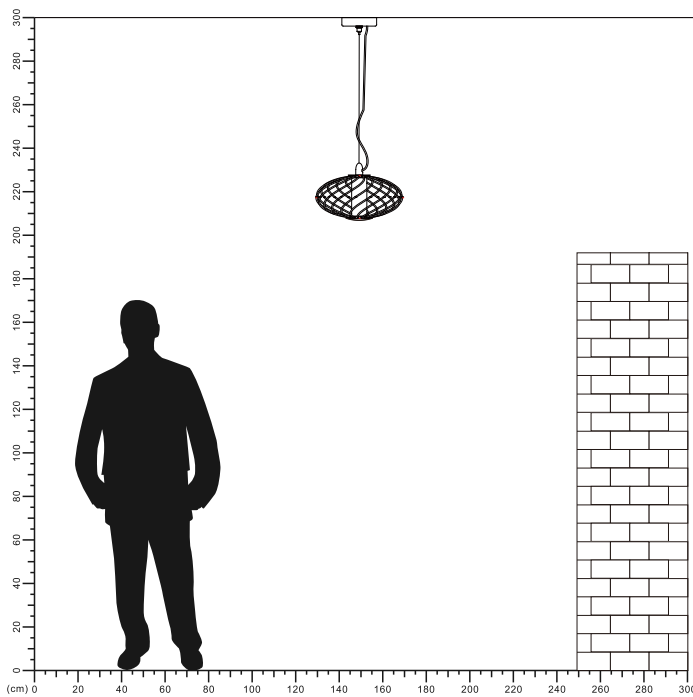

LED Ceiling Lamp

29008 Series

IP20

Item Code	P (W)	CCT(K)	Dimensions in mm		kg
			A	B	
29008-20	8W	3000/4000/6500	Φ200	900	1.6
29008-30	10W	3000/4000/6500	Φ300	1200	2.3

Dimensions in mm

Description:
LED Ceiling Lamp

Main material:
Iron+ Acrylic

Specification

Special tree branch shape appearance, simple but full of personality and creative, randomly match the scene.
IP20

Applications

- . Hotel
- . Drawing room
- . Corridor

1

Turn off The Power

2

Drill 2 holes on your ceiling

3

Install base plate

4

connect the cable

5

Install the ceiling lamp on the base plate

6

Installation completed

7

Turn on the power