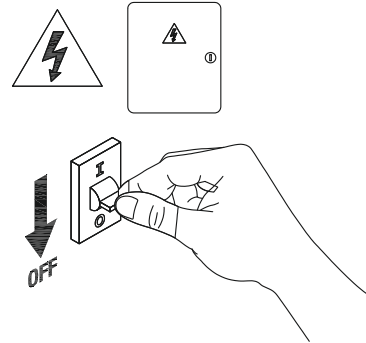

Main material:
Iron+ Acrylic

Specification

Special tree branch shape appearance, simple but full of personality and creative, randomly match the scene.
IP20

Applications

- . Hotel
- . Drawing room
- . Corridor

1

Turn off The Power

2

Drill 2 holes on your ceiling

3

Install base plate

4

connect the cable