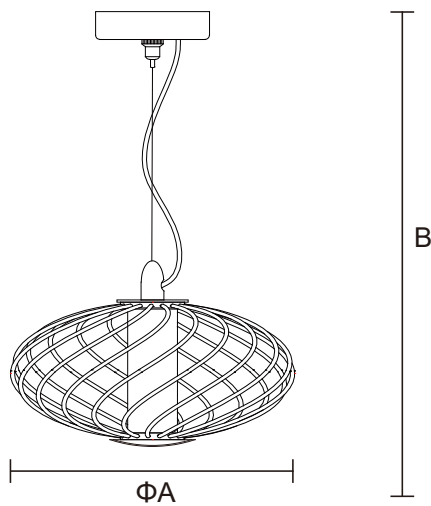

LED Ceiling Lamp

29008 Series

IP20

Item Code	P (W)	CCT(K)	Dimensions in mm		kg
			A	B	
29008-20	8W	3000/4000/6500	Φ200	900	1.6
29008-30	10W	3000/4000/6500	Φ300	1200	2.3

Dimensions in mm

Description:
LED Ceiling Lamp

Main material:
Iron+ Acrylic

Specification

Special tree branch shape appearance, simple but full of personality and creative, randomly match the scene.
IP20

Applications

- . Hotel
- . Drawing room
- . Corridor

1

Turn off The Power

2

Drill 2 holes on your ceiling

3

Install base plate

4

connect the cable