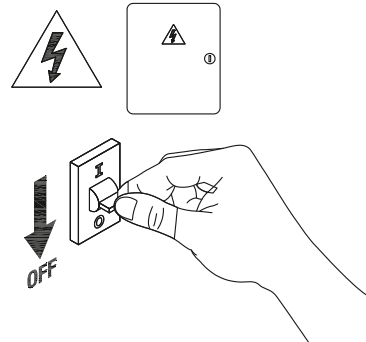

### Dimensions in mm

**Description:**

4011-C

**Main material:**

Stainless steel+aluminum material

**Applications**

- . Courtyard
- . Park
- . Square
- . Street

**1**

Turn off The Power

**2**

Dig trenches on the ground

**3**

Connect the power, and install the gu10 lamp

**4**

Placing buried parts

**5**