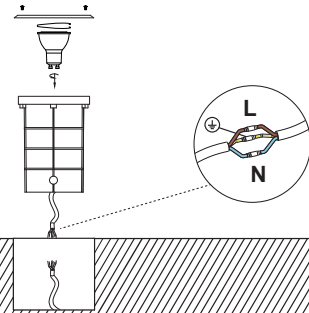

## Lamp Accessories

4011-C  
IP65

Item Code	Socket	Dimensions in mm		Hole size (mm)	
		A	B		
4011-C	GU10*1	110	140	Φ100	0.43

### Dimensions in mm

**Description:**

4011-C

**Main material:**

Stainless steel+aluminum material

**Applications**

- . Courtyard
- . Park
- . Square
- . Street

**1**

Turn off The Power

**2**

Dig trenches on the ground

**3**

Connect the power, and install the gu10 lamp

**4**

Placing buried parts

**5**