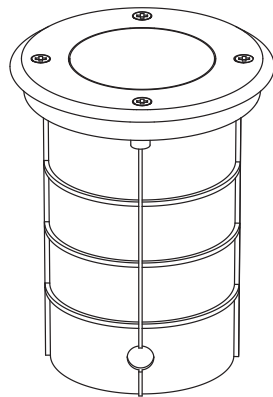

## Lamp Accessories

4011-C  
IP65

Item Code	Socket	Dimensions in mm		Hole size (mm)	
		A	B		
4011-C	GU10*1	110	140	Φ100	0.43

### Dimensions in mm

**Description:**

4011-C

**Main material:**

Stainless steel+aluminum material

**Applications**

- . Courtyard
- . Park
- . Square
- . Street

**1**