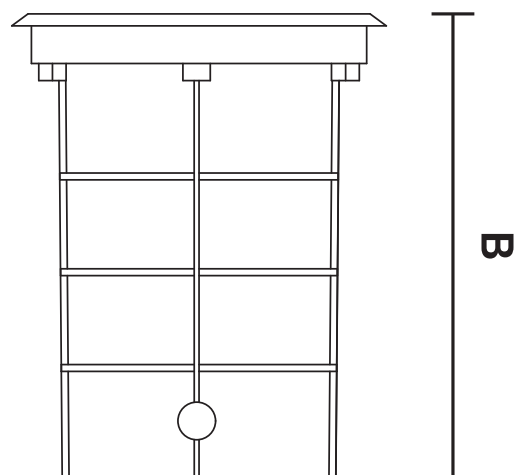

## Lamp Accessories

4011-C  
IP65

Item Code	Socket	Dimensions in mm		Hole size (mm)	
		A	B		
4011-C	GU10*1	110	140	Φ100	0.43

### Dimensions in mm

**Description:**

4011-C

**Main material:**

Stainless steel+aluminum material

**Applications**

- . Courtyard
- . Park
- . Square
- . Street

**1**