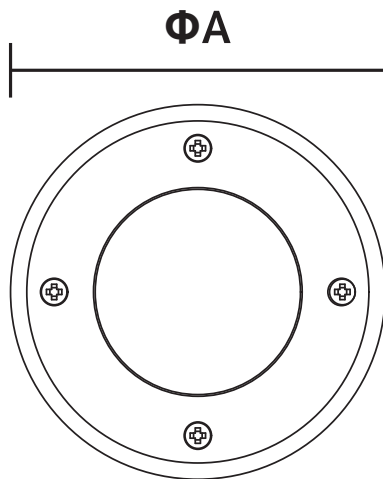

## Lamp Accessories

4011-C  
IP65

Item Code	Socket	Dimensions in mm		Hole size (mm)	
		A	B		
4011-C	GU10*1	110	140	Φ100	0.43

### Dimensions in mm

**Description:**

4011-C

**Main material:**

Stainless steel+aluminum material

**Applications**

- . Courtyard
- . Park
- . Square
- . Street

**1**