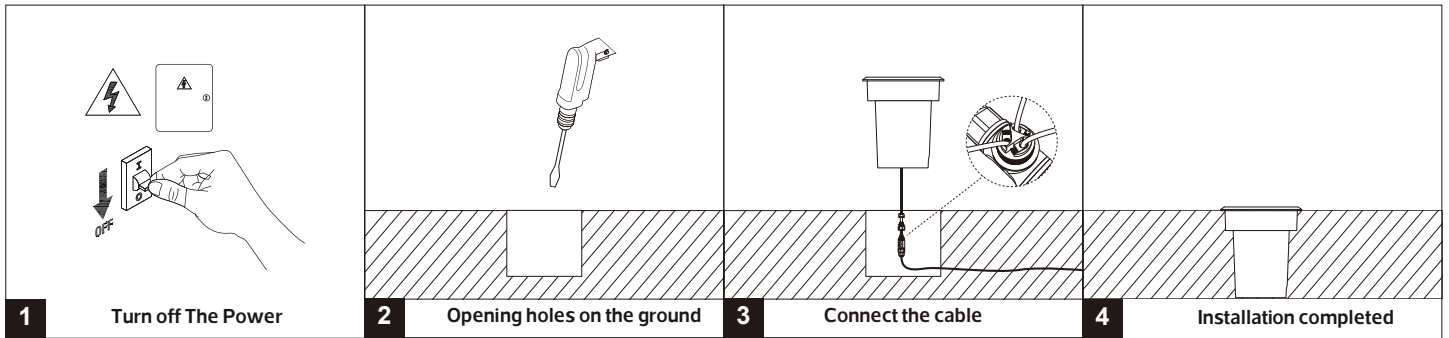

NOORCO

LED OUTDOOR BURIED LAMP

Warning

- Please read the product instructions carefully before installation. Keep this installation instruction manual for future reference.
- Installation of stationary products and connection of cables shall comply with local national electrical codes.
- For safety reasons, the product must be grounded to prevent damage from electrical leakage.
- All installation procedures must be performed by qualified electrician personnel.
- If the shell or internal structure of the product is damaged, please cut off the power and replace it by qualified electricians.

Product Installation and Wiring Diagram

Product Specifications and Dimensions

Item Code:	4011/3
Input:	AC220-240V 50/60Hz
Power:	3W
Lumen Output:	195lm
CCT:	3000K
Beam angle:	36°
IP rated:	IP67
Ra:	≥80
ΦLxH(mm):	Φ65x75
Hole Size(mm):	Φ60