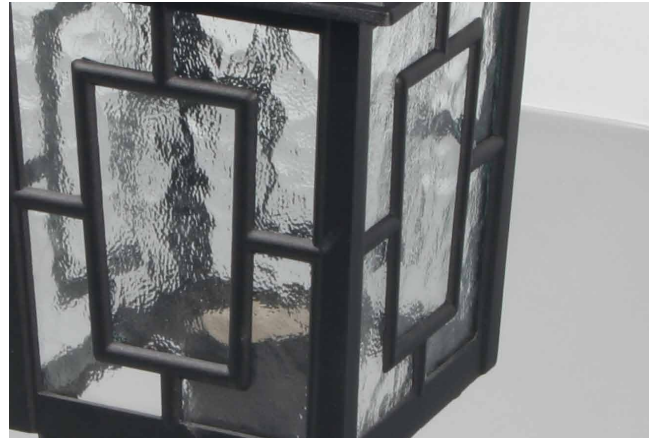

## Lamp Accessories

A093-S

IP65

Item Code	Socket	Dimensions in mm			kg
		A	B	C	
A093-S	E27*1(Max Size: 100mm)	140	150	490	1.35

### Dimensions in mm

**Description:**  
Lamp Accessories

**Main material:**  
Die-cast aluminum+ Transparent glass

**Specification**  
Stable lamp body under stress, Die cast aluminum molding, antioxidant, High transmittance of 98%, beautiful and practical, detachable  
IP 65