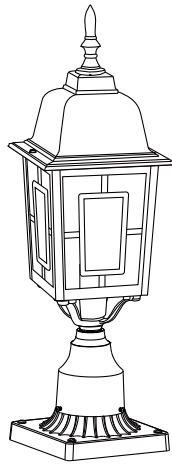

## Lamp Accessories

A093-S

IP65

Item Code	Socket	Dimensions in mm			kg
		A	B	C	
A093-S	E27*1(Max Size: 100mm)	140	150	490	1.35

### Dimensions in mm

**Description:**  
Lamp Accessories

**Main material:**  
Die-cast aluminum+ Transparent glass

**Specification**  
Stable lamp body under stress, Die cast aluminum molding, antioxidant, High transmittance of 98%, beautiful and practical, detachable  
IP 65