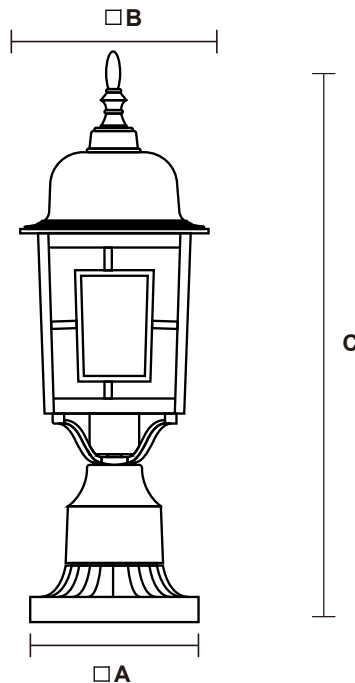

## Lamp Accessories

A093-S

IP65

Item Code	Socket	Dimensions in mm			kg
		A	B	C	
A093-S	E27*1(Max Size: 100mm)	140	150	490	1.35

### Dimensions in mm

**Description:**  
Lamp Accessories

**Main material:**  
Die-cast aluminum+ Transparent glass

**Specification**  
Stable lamp body under stress, Die cast aluminum molding, antioxidant, High transmittance of 98%, beautiful and practical, detachable  
IP 65