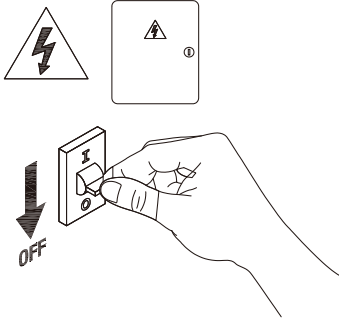

### Dimensions in mm

**Description:**  
Lamp Accessories

**Main material:**  
Die-cast aluminum lamp body+glass lamp shade

**Specification**  
Durable lamp body, integrated die-casting forming, with a hard texture but wear resistance. The lampshade has clear light transmission, and the light effect is soft without dark areas. IP65

**Applications**

- . Suitable for villa
- . Courtyard
- . Community
- . Balcony
- . Garden path

**1**

**Turn off the power**

**2**

**Drill holes in the wall insert expansion screws**

**3**

**To install the hanging board**