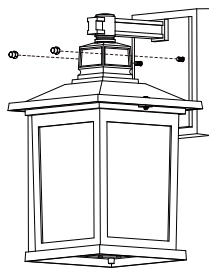

### Dimensions in mm

**Description:**  
Lamp Accessories

**Main material:**  
Die-cast aluminum lamp body+glass lamp shade

**Specification**  
Durable lamp body, integrated die-casting forming, with a hard texture but wear resistance. The lampshade has clear light transmission, and the light effect is soft without dark areas. IP65

**Applications**

- . Suitable for villa
- . Courtyard
- . Community
- . Balcony
- . Garden path

**1**

**Turn off the power**

**2**

**Drill holes in the wall insert expansion screws**

**3**

**To install the hanging board**

**4**

**Connecting the power cord**

**5**

**Tighten the screw cap**

**6**

**Tighten the bulb**

**7**

**Installation completed**