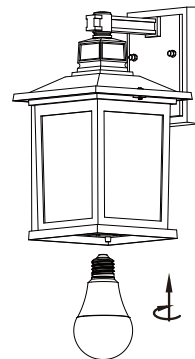

5

Tighten the screw cap

6

Tighten the bulb