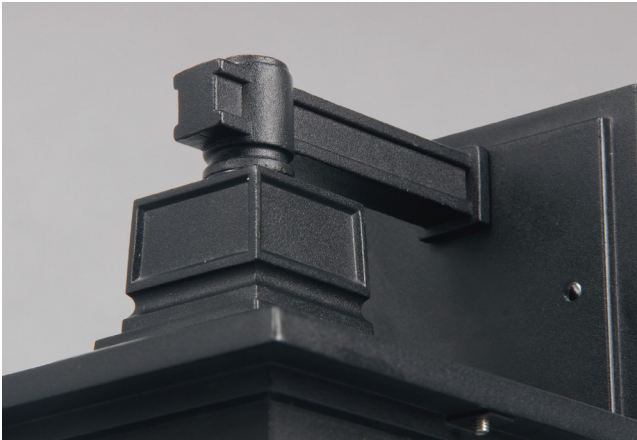

## Lamp Accessories

A9047

IP65

Item Code	Socket	Dimensions in mm			kg
		A	B	C	
A9047	E27*(Max Size Φ95mm)	151	180	278	1.0

### Dimensions in mm

**Description:**  
Lamp Accessories

**Main material:**  
Die-cast aluminum lamp body+glass lamp shade

**Specification**  
Durable lamp body, integrated die-casting forming, with a hard texture but wear resistance. The lampshade has clear light transmission, and the light effect is soft without dark areas. IP65

**Applications**

- . Suitable for villa
- . Courtyard
- . Community
- . Balcony
- . Garden path

**1**

**Turn off the power**

**2**

**Drill holes in the wall insert expansion screws**

**3**

**To install the hanging board**