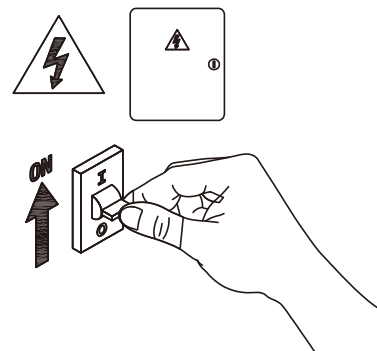

### Dimensions in mm

**Description:**  
Lamp Accessories

**Main material:**  
Die-cast aluminum lamp body+glass lamp shade

**Specification**  
Durable lamp body, integrated die-casting forming, with a hard texture but wear resistance. The lampshade has clear light transmission, and the light effect is soft without dark areas. IP65

**Applications**

- . Suitable for villa
- . Courtyard
- . Community
- . Balcony
- . Garden path

**1**

**Turn off the power**

**2**

**Drill holes in the wall insert expansion screws**

**3**

**To install the hanging board**

**4**

**Connecting the power cord**

**5**

**Tighten the screw cap**

**6**

**Tighten the bulb**

**7**

**Installation completed**

**8**

**Turn on power**