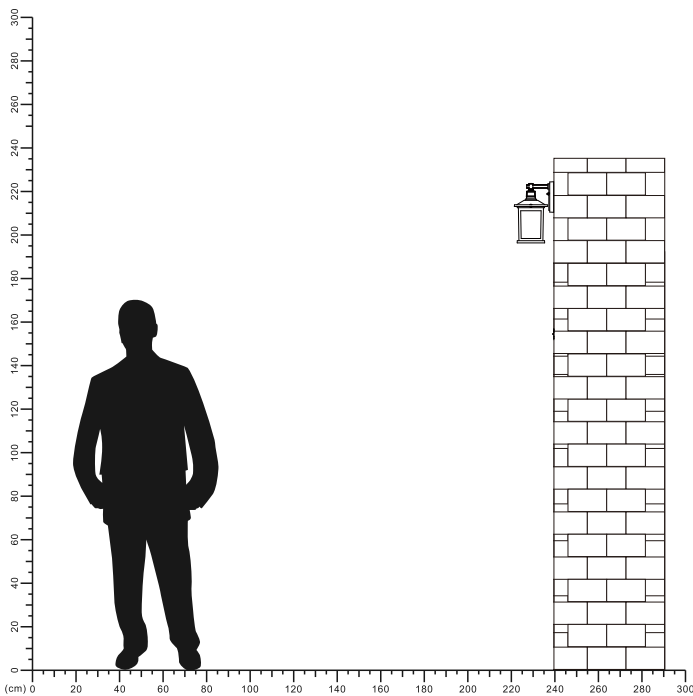

## Lamp Accessories

A9047

IP65

Item Code	Socket	Dimensions in mm			kg
		A	B	C	
A9047	E27*(Max Size Φ95mm)	151	180	278	1.0

### Dimensions in mm

**Description:**  
Lamp Accessories

**Main material:**  
Die-cast aluminum lamp body+glass lamp shade

**Specification**  
Durable lamp body, integrated die-casting forming, with a hard texture but wear resistance. The lampshade has clear light transmission, and the light effect is soft without dark areas. IP65

**Applications**

- . Suitable for villa
- . Courtyard
- . Community
- . Balcony
- . Garden path

**1**

**Turn off the power**

**2**

**Drill holes in the wall insert expansion screws**

**3**

**To install the hanging board**