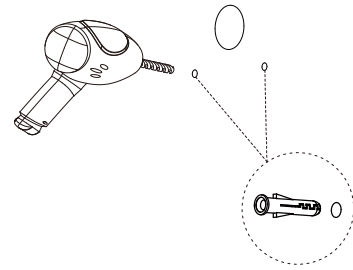

### Dimensions in mm

**Description:**  
Lamp Accessories

**Main material:**  
Die-cast aluminum lamp body+glass lamp shade

**Specification**  
Durable lamp body, integrated die-casting forming, with a hard texture but wear resistance. The lampshade has clear light transmission, and the light effect is soft without dark areas. IP65

**Applications**

- . Suitable for villa
- . Courtyard
- . Community
- . Balcony
- . Garden path

**1**

**Turn off the power**

**2**

**Drill holes in the wall insert expansion screws**

**3**

**To install the hanging board**

**4**

**Connecting the power cord**

**5**

**Tighten the screw cap**

**6**

**Tighten the bulb**

**7**

**Installation completed**