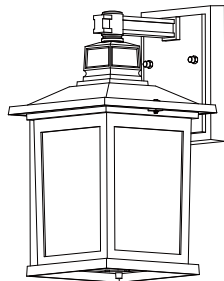

### Dimensions in mm

**Description:**  
Lamp Accessories

**Main material:**  
Die-cast aluminum lamp body+glass lamp shade

**Specification**  
Durable lamp body, integrated die-casting forming, with a hard texture but wear resistance. The lampshade has clear light transmission, and the light effect is soft without dark areas. IP65

**Applications**

- . Suitable for villa
- . Courtyard
- . Community
- . Balcony
- . Garden path

**1**

**Turn off the power**

**2**

**Drill holes in the wall insert expansion screws**

**3**

**To install the hanging board**

**4**

**Connecting the power cord**

**5**

**Tighten the screw cap**

**6**

**Tighten the bulb**

**7**

**Installation completed**