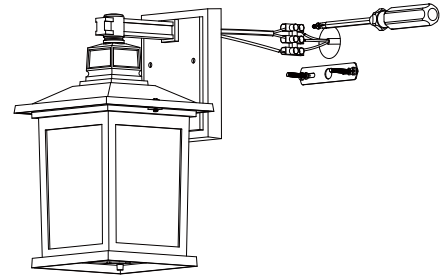

### Dimensions in mm

**Description:**  
Lamp Accessories

**Main material:**  
Die-cast aluminum lamp body+glass lamp shade

**Specification**  
Durable lamp body, integrated die-casting forming, with a hard texture but wear resistance. The lampshade has clear light transmission, and the light effect is soft without dark areas. IP65

**Applications**

- . Suitable for villa
- . Courtyard
- . Community
- . Balcony
- . Garden path

**1**

**Turn off the power**

**2**

**Drill holes in the wall insert expansion screws**

**3**

**To install the hanging board**

**4**

**Connecting the power cord**

**5**

**Tighten the screw cap**

**6**

**Tighten the bulb**

**7**

**Installation completed**