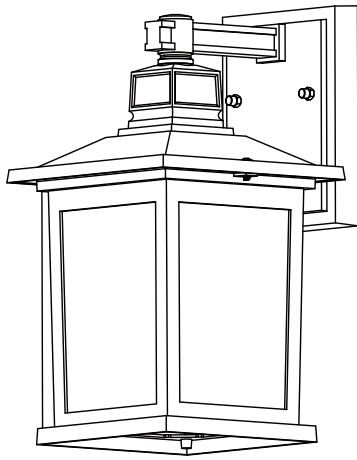

## Lamp Accessories

A9047

IP65

Item Code	Socket	Dimensions in mm			kg
		A	B	C	
A9047	E27*(Max Size Φ95mm)	151	180	278	1.0

### Dimensions in mm

**Description:**  
Lamp Accessories

**Main material:**  
Die-cast aluminum lamp body+glass lamp shade

**Specification**  
Durable lamp body, integrated die-casting forming, with a hard texture but wear resistance. The lampshade has clear light transmission, and the light effect is soft without dark areas. IP65

**Applications**

- . Suitable for villa
- . Courtyard
- . Community
- . Balcony
- . Garden path

**1**

**Turn off the power**

**2**

**Drill holes in the wall insert expansion screws**

**3**

**To install the hanging board**