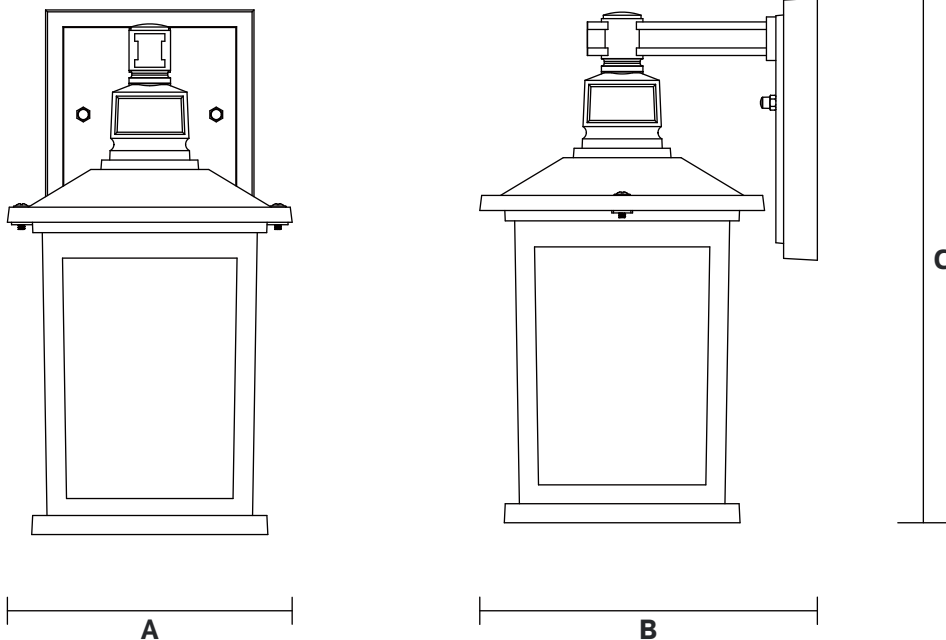

## Lamp Accessories

A9047

IP65

Item Code	Socket	Dimensions in mm			kg
		A	B	C	
A9047	E27*(Max Size Φ95mm)	151	180	278	1.0

### Dimensions in mm

**Description:**  
Lamp Accessories

**Main material:**  
Die-cast aluminum lamp body+glass lamp shade

**Specification**  
Durable lamp body, integrated die-casting forming, with a hard texture but wear resistance. The lampshade has clear light transmission, and the light effect is soft without dark areas. IP65

**Applications**

- . Suitable for villa
- . Courtyard
- . Community
- . Balcony
- . Garden path

**1**

**Turn off the power**

**2**

**Drill holes in the wall insert expansion screws**

**3**

**To install the hanging board**