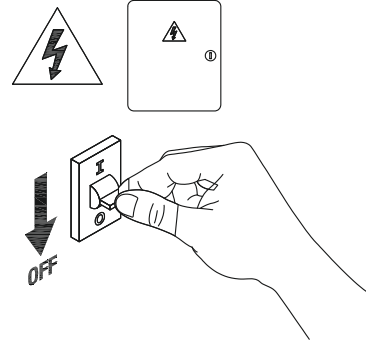

1

Turn off The Power

2

Drill 2 holes on your ceiling

3

Install base plate