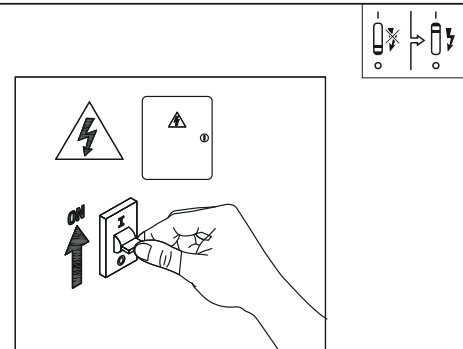

### Dimensions in mm

**Description:**  
LED Ceiling Lamp

**Main material:**  
Crystal+Stainless steel

**Specification**

Special tree branch shape appearance, simple but full of personality and creative, randomly match the scene.  
IP20

**4**

**connect the cable**

**5**

**Install the ceiling lamp on the base plate**

**6**

**Installation completed**

**7**

**Turn on the power**