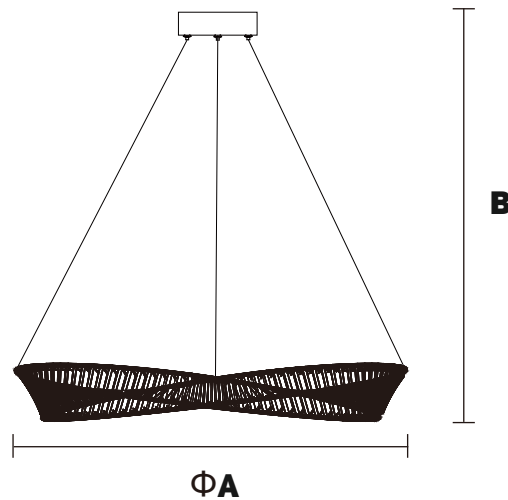

## LED Ceiling Lamp

CL-006-1 Series

IP20

Item Code	P (W)	CCT (K)	Dimensions in mm		kg
			A	B	
CL-006-1-500	15W	3000K/4000K/6500K	Φ600	1500	2.19
CL-006-1-800	24W	3000K/4000K/6500K	Φ800	1500	3.25
CL-006-1-1200	45W	3000K/4000K/6500K	Φ1200	1500	4.68

### Dimensions in mm

**Description:**  
LED Ceiling Lamp

**Main material:**  
Crystal+Stainless steel

**Specification**

Special tree branch shape appearance, simple but full of personality and creative, randomly match the scene.  
IP20