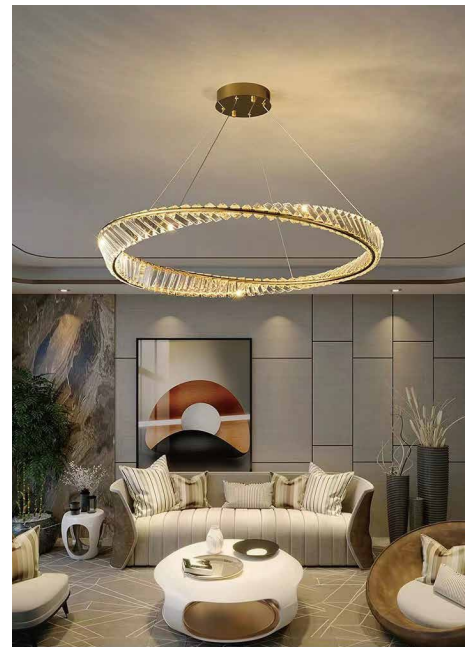

Applications

- . Hotel
- . Drawing room
- . Corridor