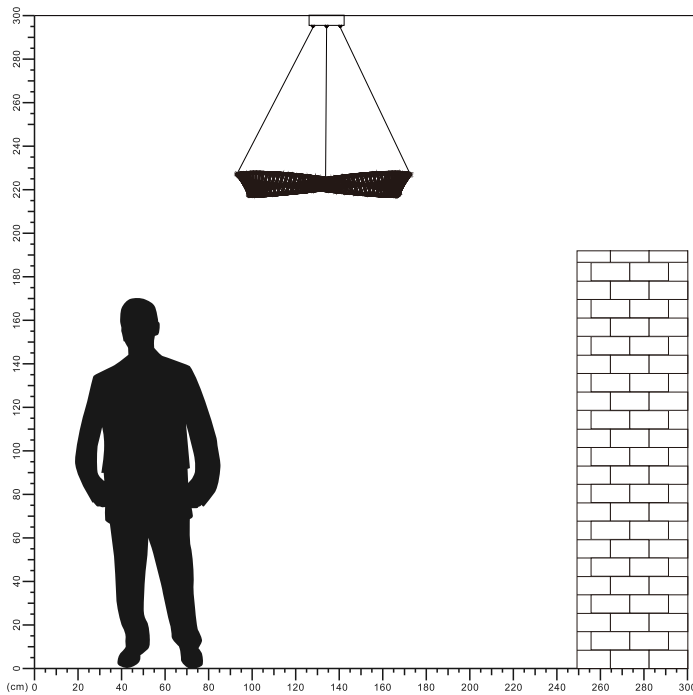

Applications

- . Hotel
- . Drawing room
- . Corridor