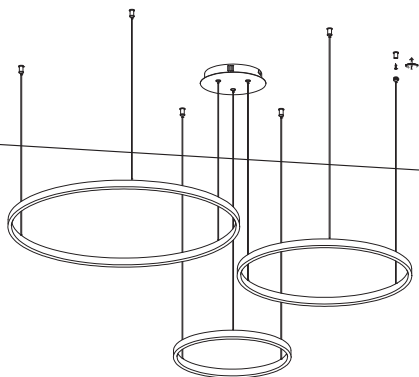

### IP20

Specifications	Watt	CCT	Dimensions in mm				kg
			A	B	C	D	
CL-864	65	3000K/4000K/6500K	800	400	600	1200	2.75

### Dimensions in mm

**Light Off**

**Light On**

## Installation instruction

**1**

Fixing ceiling screw

**2**

**3**

Fixing ceiling screw

**4**

Installation is completed