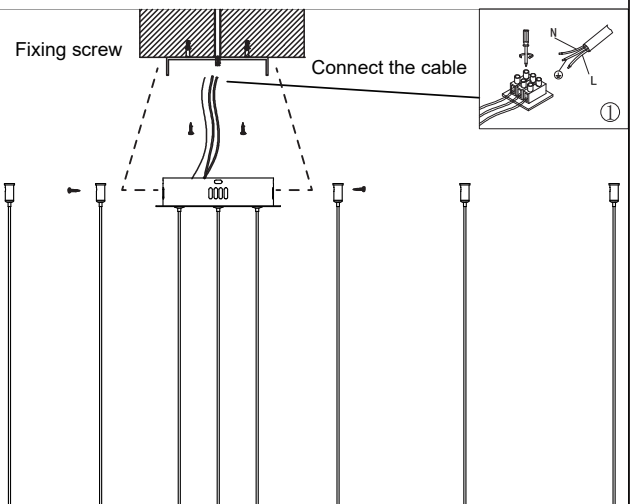

### IP20

Specifications	Watt	CCT	Dimensions in mm				kg
			A	B	C	D	
CL-864	65	3000K/4000K/6500K	800	400	600	1200	2.75

### Dimensions in mm

**Light Off**

**Light On**

## Installation instruction

**1**

Fixing ceiling screw

**2**

**3**

Fixing ceiling screw

**4**

Installation is completed