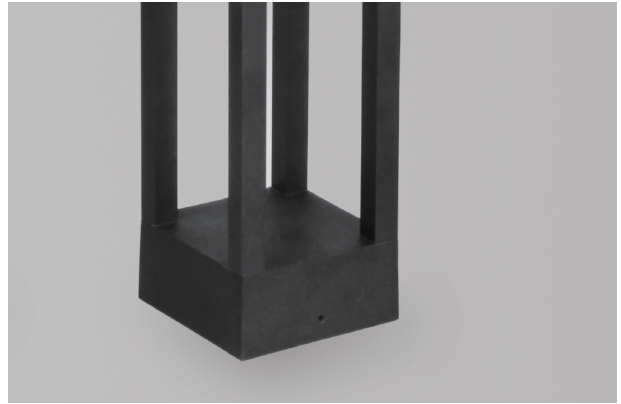

## LED Outdoor Lawn Lamp

CP7007-GX53 Series

IP65

Item Code	Socket	Dimensions in mm		kg
		A	B	
CP7007-1-GX53	GX53	□110	317	0.6
CP7007-2-GX53	GX53	□110	617	1.2

**Description:**  
LED Outdoor Lawn Lamp

**Main material:**  
Die-cast aluminum + iron

**Specification**  
Aviation aluminum shell, no corrosion, no rust, Glass lens, natural light without light spot, The base is firmly fixed and will not fall over  
IP 65

**Applications**  

- . Park
- . Square
- . Corridor

Glass lens, natural light without light spot.

Aviation aluminum shell, no corrosion, no rust.

The base is firmly fixed and will not fall over

	 <p><b>1</b> Turn off the power</p>
	 <p><b>3</b> Connect the cable and fix the lamp body to the ground</p>
<p><b>2</b> Drill Four screw holes on the ground</p>	<p><b>4</b> Remove the screws to open the top cover</p>
	 <p><b>5</b> Install GX53 light source and close top cover</p>
 <p><b>5</b> Fixing the lamp body and installation completed</p>	 <p><b>6</b> Turn on the power</p>