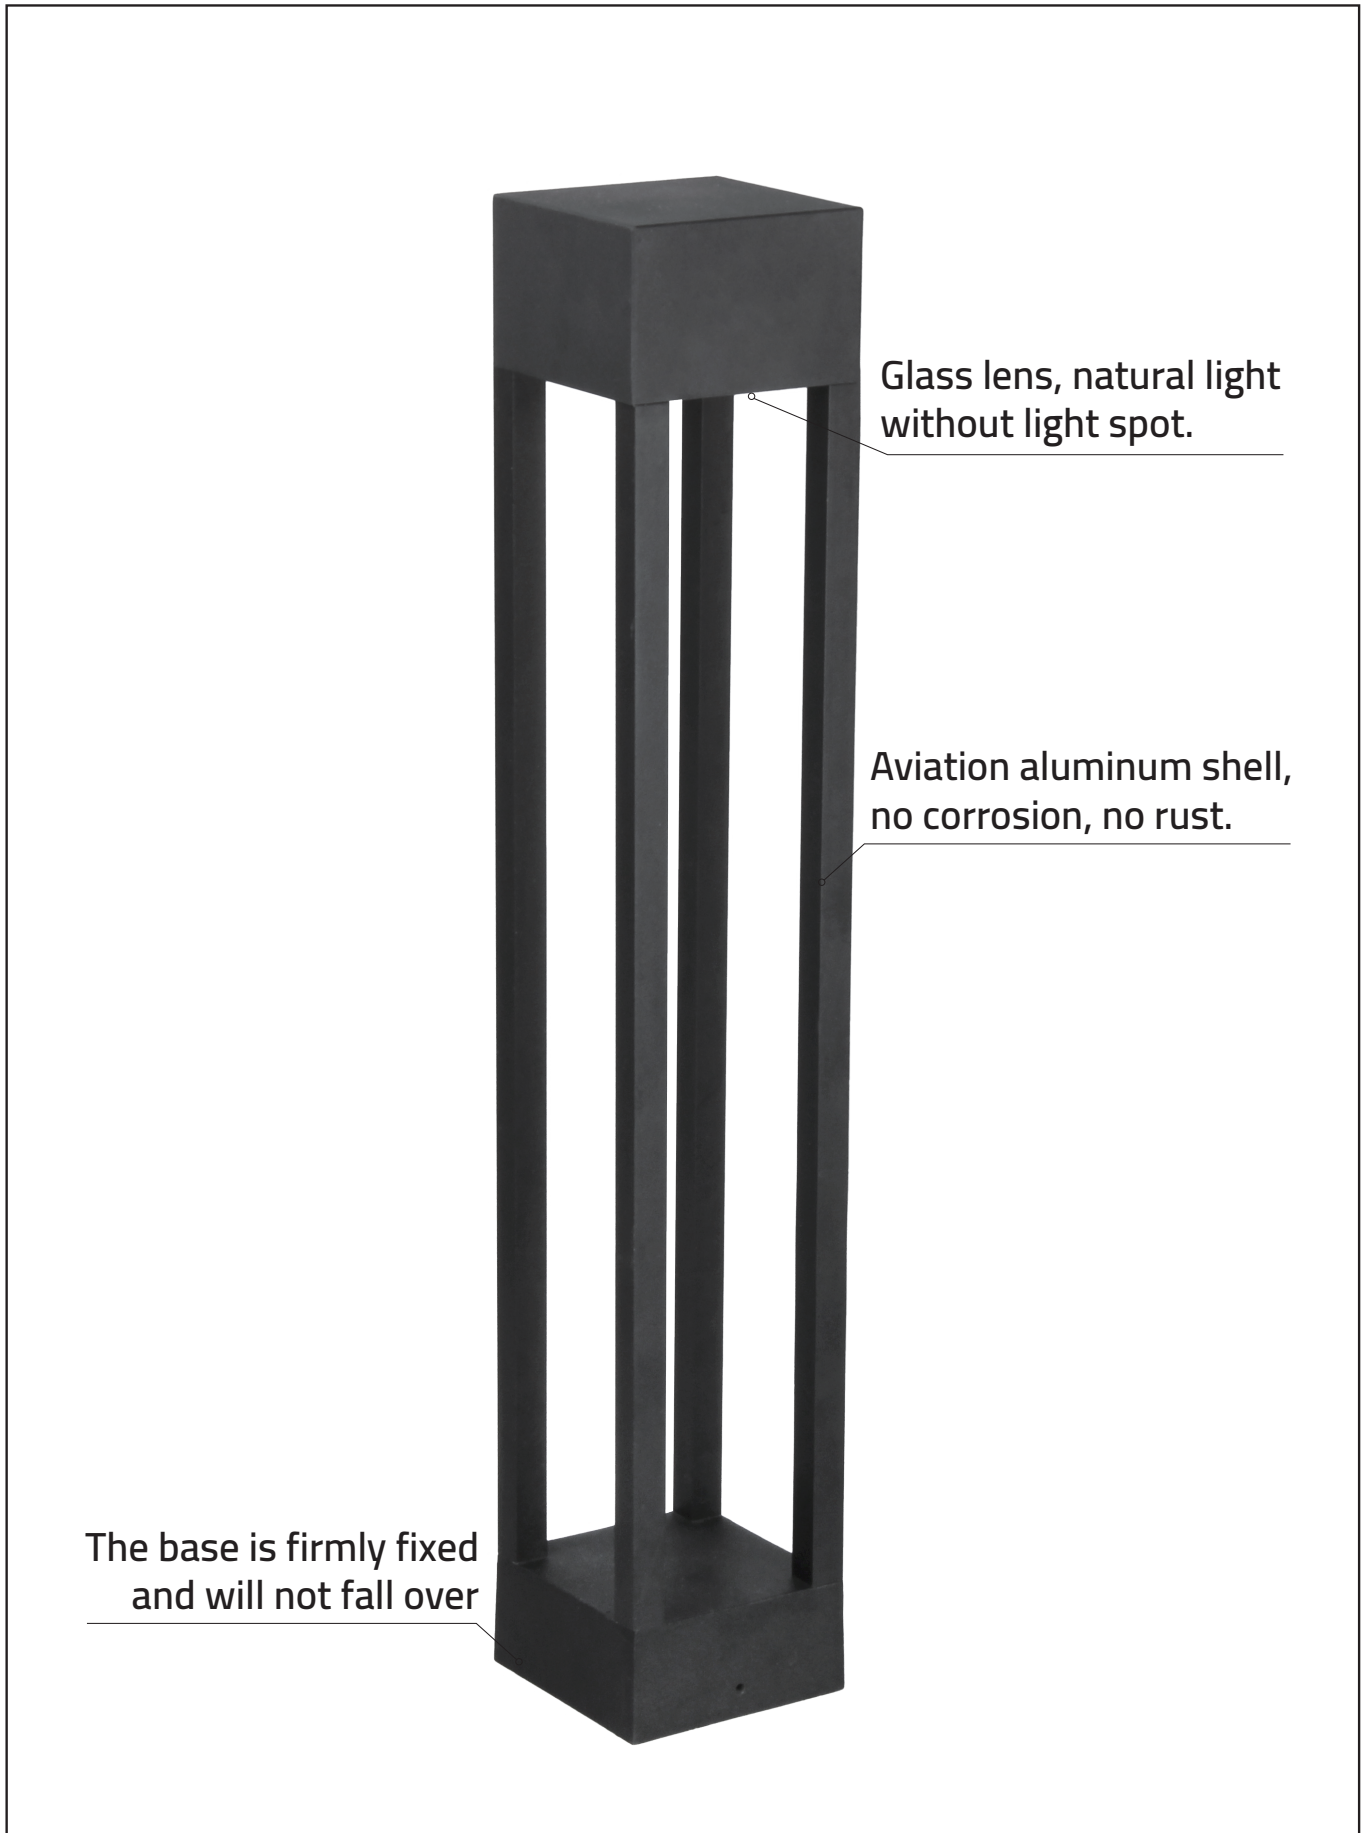

## LED Outdoor Lawn Lamp

CP7007-GX53 Series

IP65

Item Code	Socket	Dimensions in mm		kg
		A	B	
CP7007-1-GX53	GX53	□110	317	0.6
CP7007-2-GX53	GX53	□110	617	1.2

**Description:**  
LED Outdoor Lawn Lamp

**Main material:**  
Die-cast aluminum + iron

**Specification**  
Aviation aluminum shell, no corrosion, no rust, Glass lens, natural light without light spot, The base is firmly fixed and will not fall over  
IP 65

**Applications**  

- . Park
- . Square
- . Corridor

Glass lens, natural light without light spot.

Aviation aluminum shell, no corrosion, no rust.

The base is firmly fixed and will not fall over

	 <p><b>1</b> Turn off the power</p>
	 <p><b>3</b> Connect the cable and fix the lamp body to the ground</p>
<p><b>2</b> Drill Four screw holes on the ground</p>	<p><b>4</b> Remove the screws to open the top cover</p>
	 <p><b>5</b> Install GX53 light source and close top cover</p>
 <p><b>5</b> Fixing the lamp body and installation completed</p>	 <p><b>6</b> Turn on the power</p>