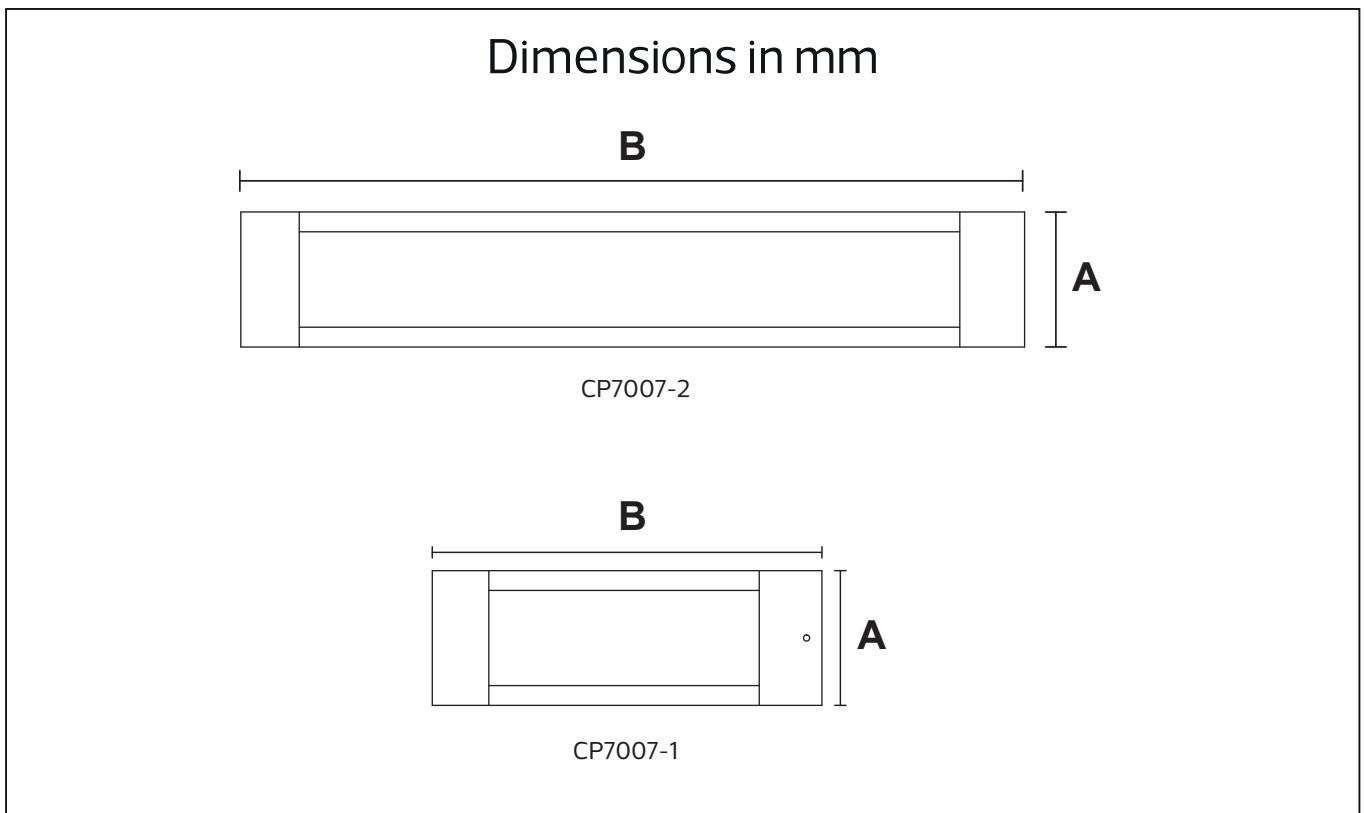

## LED Outdoor Lawn Lamp

CP7007-GX53 Series

IP65

Item Code	Socket	Dimensions in mm		kg
		A	B	
CP7007-1-GX53	GX53	□110	317	0.6
CP7007-2-GX53	GX53	□110	617	1.2

**Description:**  
LED Outdoor Lawn Lamp

**Main material:**  
Die-cast aluminum + iron

Glass lens, natural light without light spot.

Aviation aluminum shell, no corrosion, no rust.

The base is firmly fixed and will not fall over

	 <p><b>1</b> Turn off the power</p>
	 <p><b>3</b> Connect the cable and fix the lamp body to the ground</p>
<p><b>2</b> Drill Four screw holes on the ground</p>	<p><b>4</b> Remove the screws to open the top cover</p>
	 <p><b>5</b> Install GX53 light source and close top cover</p>
 <p><b>5</b> Fixing the lamp body and installation completed</p>	 <p><b>6</b> Turn on the power</p>