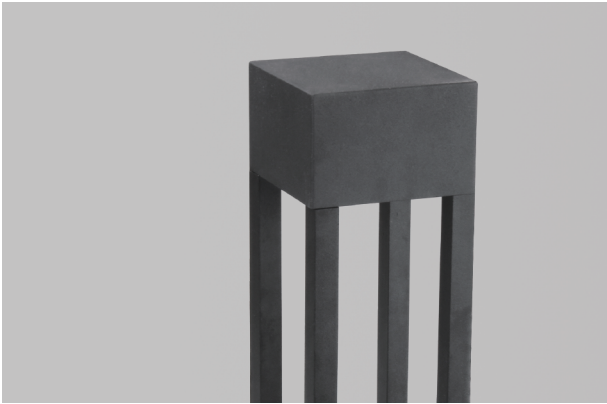

## LED Outdoor Lawn Lamp

CP7007-GX53 Series

IP65

Item Code	Socket	Dimensions in mm		kg
		A	B	
CP7007-1-GX53	GX53	□110	317	0.6
CP7007-2-GX53	GX53	□110	617	1.2

**Description:**  
LED Outdoor Lawn Lamp

**Main material:**  
Die-cast aluminum + iron

**Specification**  
Aviation aluminum shell, no corrosion, no rust, Glass lens, natural light without light spot, The base is firmly fixed and will not fall over  
IP 65

**Applications**  

- . Park
- . Square
- . Corridor

Glass lens, natural light without light spot.

Aviation aluminum shell, no corrosion, no rust.

The base is firmly fixed and will not fall over

	 <p><b>1</b> Turn off the power</p>
	 <p><b>3</b> Connect the cable and fix the lamp body to the ground</p>
<p><b>2</b> Drill Four screw holes on the ground</p>	<p><b>4</b> Remove the screws to open the top cover</p>
	 <p><b>5</b> Install GX53 light source and close top cover</p>
 <p><b>5</b> Fixing the lamp body and installation completed</p>	 <p><b>6</b> Turn on the power</p>