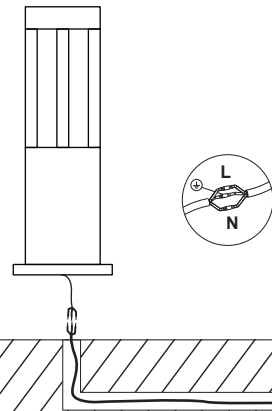

LED driver is included

IP 65

**Applications**

- . Park
- . Square
- . Corridor

Surface dusting treatment, die cast aluminum shell, more durable.

The base is firmly fixed and will not fall over

**1**

**2**

Turn off the power

**3**

Drill three screw holes on the ground

**4**

Connect the cable.

**5**

Installation completed.

**6**