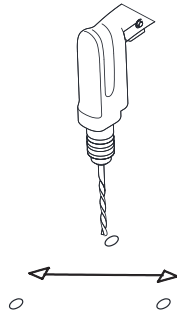

LED driver is included

IP 65

**Applications**

- . Park
- . Square
- . Corridor

Surface dusting treatment, die cast aluminum shell, more durable.

The base is firmly fixed and will not fall over

**1**

**2**

Turn off the power

**3**

Drill three screw holes on the ground

**4**

Connect the cable.

**5**

Installation completed.

**6**