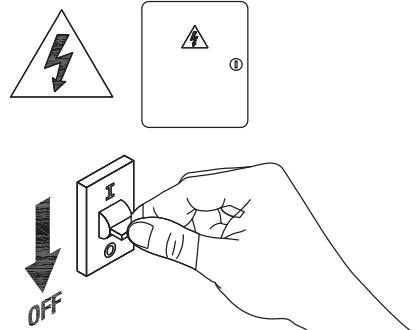

LED driver is included

IP 65

**Applications**

- . Park
- . Square
- . Corridor

Surface dusting treatment, die cast aluminum shell, more durable.

The base is firmly fixed and will not fall over

**1**

**2**

Turn off the power

**3**

Drill three screw holes on the ground

**4**

Connect the cable.

**5**

Installation completed.

**6**