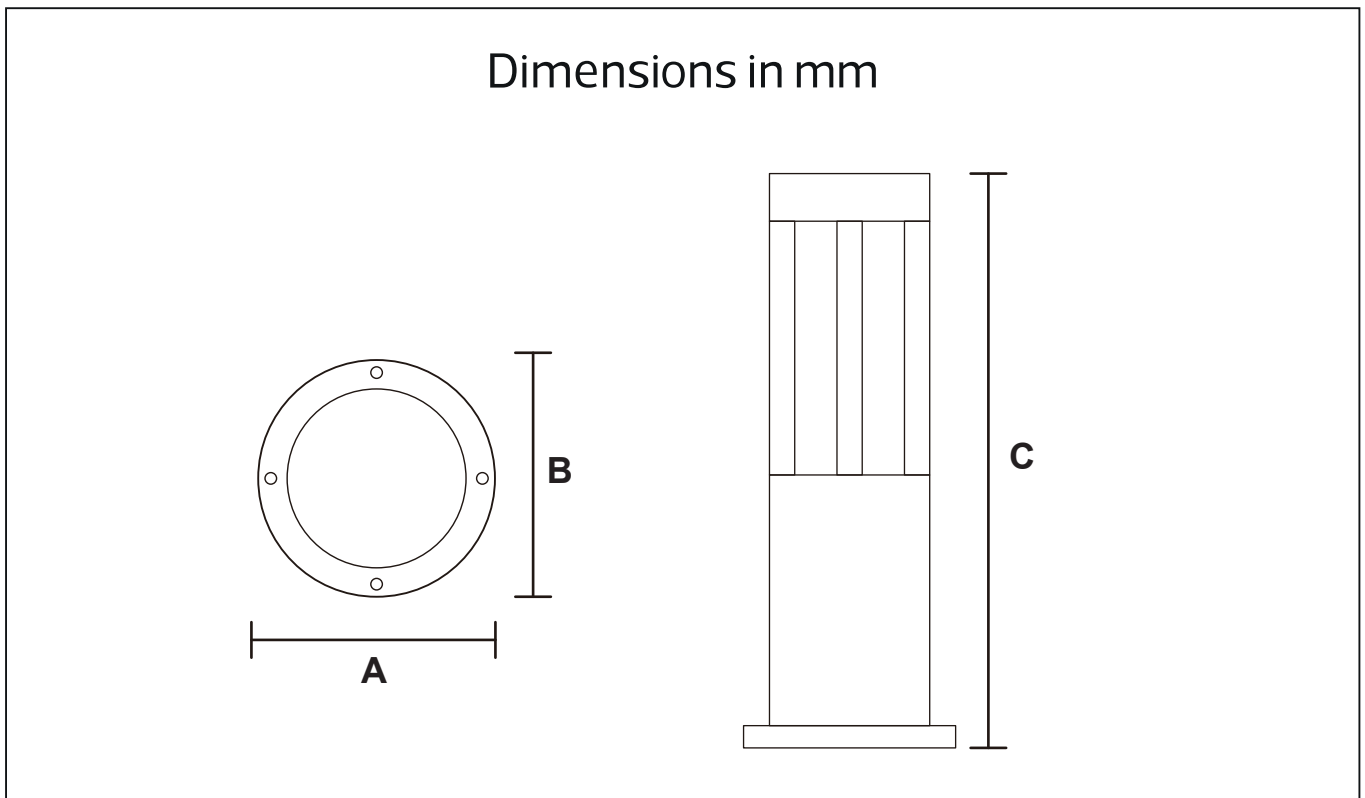

## LED Outdoor Lawn Lamp

CP7015 Series

IP65

| Item Code | Dimensions in mm |     |     | kg  |
|-----------|------------------|-----|-----|-----|
|           | A                | B   | C   |     |
| CP7015-1  | 108              | 108 | 300 | 2.7 |
| CP7015-2  | 108              | 108 | 600 | 3.7 |