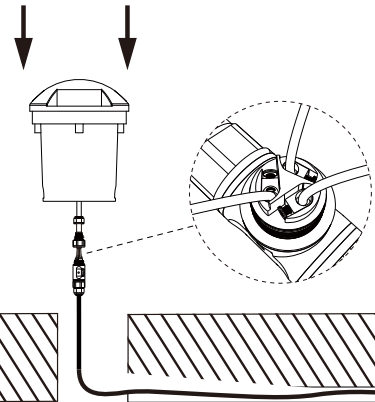

### Dimensions in mm

Item Code:CP7025-1

Item Code:CP7025-2

Item Code:CP7025-8

**Description:**  
LED OUTDOOR BURIED LAMP

**Main material:**  
Aluminum+Engineering plastics

**Specification**  
Energy saving, up to 85% energy saving comparing to standard halogen and incandescent lamps  
High quality light, high color rendering, less heat, no UV or IR radiation  
Build-in LED Driver  
IP67

**Applications**  

- . Park
- . Square
- . Tourist attraction
- . Corridor

**1**

**Turn off The Power**

**2**

**Opening holes on the ground**

**3**

**Connect the cable**

**4**

**Installation completed**

**5**

**Turn on the power**