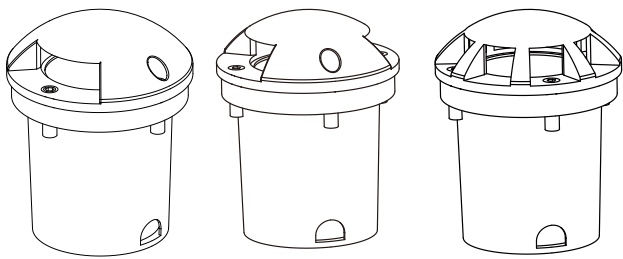

## LED OUTDOOR BURIED LAMP

CP7025 Series  
IP67

Item Code	P (W)	CCT(K)	Beam angle	Output (lm)	lm/w	Hole Size (mm)	Dimensions in mm A B		kg
CP7025-1	3	3000	36°	30	10	Φ75	91	Φ72	0.27
CP7025-2	3	3000	36°	30	10	Φ75	91	Φ72	0.27
CP7025-8	3	3000	36°	30	10	Φ75	91	Φ72	0.27

### Dimensions in mm

Item Code:CP7025-1

Item Code:CP7025-2

Item Code:CP7025-8

**Description:**  
LED OUTDOOR BURIED LAMP

**Main material:**  
Aluminum+Engineering plastics

**Specification**  
Energy saving, up to 85% energy saving comparing to standard halogen and incandescent lamps  
High quality light, high color rendering, less heat, no UV or IR radiation  
Build-in LED Driver  
IP67

**Applications**  

- . Park
- . Square
- . Tourist attraction
- . Corridor

**1**

**Turn off The Power**

**2**

**Opening holes on the ground**

**3**

**Connect the cable**