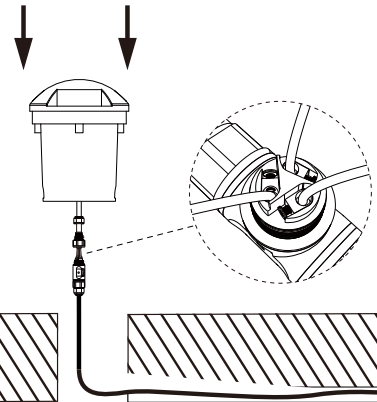

### Dimensions in mm

Item Code:CP7025-1

Item Code:CP7025-2

Item Code:CP7025-8

**Description:**  
LED OUTDOOR BURIED LAMP

**Main material:**  
Aluminum+Engineering plastics

**Specification**  
Energy saving, up to 85% energy saving comparing to standard halogen and incandescent lamps  
High quality light, high color rendering, less heat, no UV or IR radiation  
Build-in LED Driver  
IP67

**Applications**  

- . Park
- . Square
- . Tourist attraction
- . Corridor

**1**

**Turn off The Power**

**2**

**Opening holes on the ground**

**3**

**Connect the cable**

**4**

**Installation completed**

**5**

**Turn on the power**