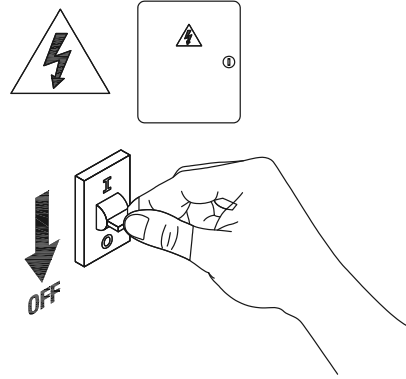

### Dimensions in mm

Item Code:CP7025-1

Item Code:CP7025-2

Item Code:CP7025-8

**Description:**  
LED OUTDOOR BURIED LAMP

**Main material:**  
Aluminum+Engineering plastics

**Specification**  
Energy saving, up to 85% energy saving comparing to standard halogen and incandescent lamps  
High quality light, high color rendering, less heat, no UV or IR radiation  
Build-in LED Driver  
IP67

**Applications**  

- . Park
- . Square
- . Tourist attraction
- . Corridor

**1**

**Turn off The Power**

**2**

**Opening holes on the ground**

**3**

**Connect the cable**