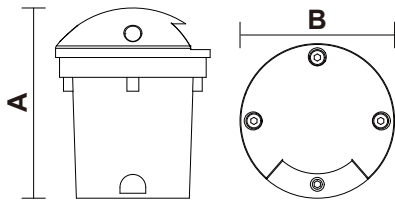

Dimensions in mm

Item Code:CP7025-1