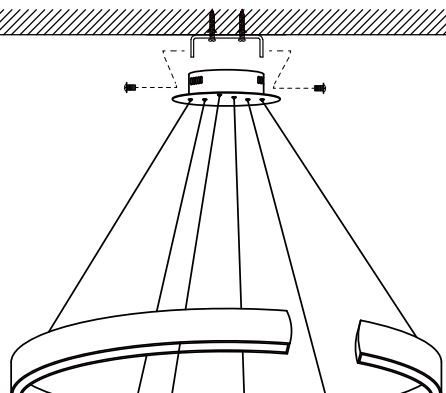

### Dimensions in mm

**Description:**

LED Ceiling Lamp

**Main material:**

Aluminum+Silica gel

**Specification**

Energy saving, up to 85% energy saving comparing to standard halogen and incandescent lamps  
High quality light, high color rendering, less heat, no UV or IR radiation  
LED driver is included  
IP20

**Applications**

- . Shopping mall
- . Room
- . Exhibition hall

**1**

Turn off The Power

**2**

Drill 2 holes on your ceiling

**3**

Install the base