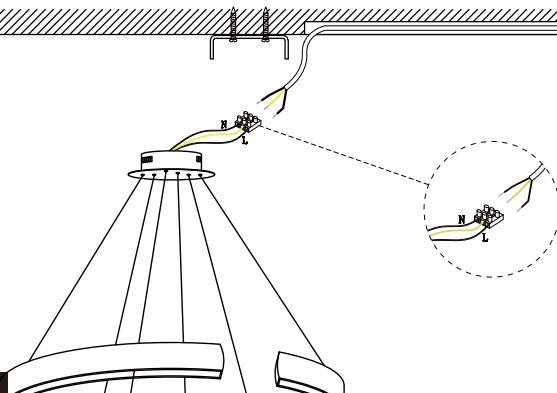

### Dimensions in mm

**Description:**

LED Ceiling Lamp

**Main material:**

Aluminum+Silica gel

**Specification**

Energy saving, up to 85% energy saving comparing to standard halogen and incandescent lamps  
High quality light, high color rendering, less heat, no UV or IR radiation  
LED driver is included  
IP20

**Applications**

- . Shopping mall
- . Room
- . Exhibition hall

**1**

Turn off The Power

**2**

Drill 2 holes on your ceiling

**3**

Install the base

**4**

connect the cable

**5**

Fixing the screw

**6**

Installation completed

**7**

Turn on the power