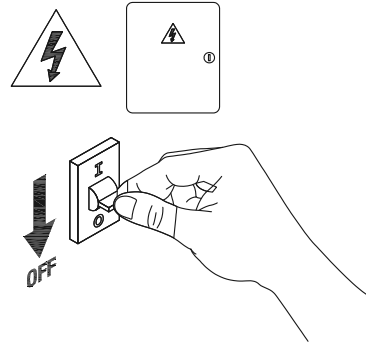

### Dimensions in mm

**Description:**

LED Ceiling Lamp

**Main material:**

Aluminum+Silica gel

**Specification**

Energy saving, up to 85% energy saving comparing to standard halogen and incandescent lamps  
High quality light, high color rendering, less heat, no UV or IR radiation  
LED driver is included  
IP20

**Applications**

- . Shopping mall
- . Room
- . Exhibition hall

**1**

Turn off The Power

**2**

Drill 2 holes on your ceiling

**3**

Install the base

**4**

connect the cable

**5**

Fixing the screw

**6**

Installation completed

**7**

Turn on the power