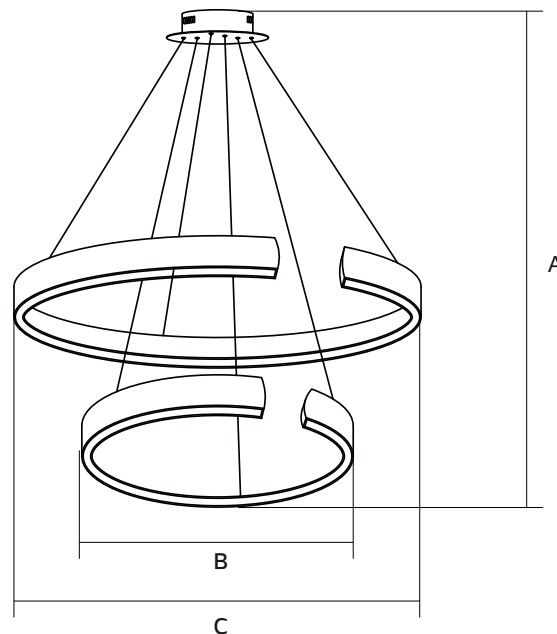

## LED Ceiling Lamp

D401 Series

IP20

Item Code	P (W)	LM/W	CCT(K)	Total Lumen	Color	Dimensions in mm			kg
						A	B	C	
D401-6+8-copper	45	20	3000	900	Copper	1500	Φ600	Φ800	2.6
D401-6+8-black	45	20	3000	900	Black	1500	Φ600	Φ800	2.6
D401-8+10-copper	55	20	3000	1100	Copper	1500	Φ800	Φ1000	3.0
D401-8+10-black	55	20	3000	1100	Black	1500	Φ800	Φ1000	3.0

### Dimensions in mm

**Description:**

LED Ceiling Lamp

**Main material:**

Aluminum+Silica gel

**Specification**

Energy saving, up to 85% energy saving comparing to standard halogen and incandescent lamps  
High quality light, high color rendering, less heat, no UV or IR radiation  
LED driver is included  
IP20