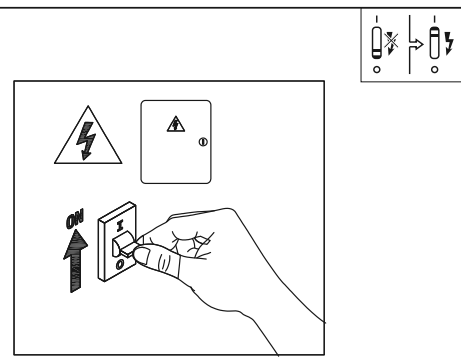

### Dimensions in mm

**Description:**

LED Ceiling Lamp

**Main material:**

Aluminum+Silica gel

**Specification**

Energy saving, up to 85% energy saving comparing to standard halogen and incandescent lamps  
High quality light, high color rendering, less heat, no UV or IR radiation  
LED driver is included  
IP20

**Applications**

- . Shopping mall
- . Room
- . Exhibition hall

**1**

Turn off The Power

**2**

Drill 2 holes on your ceiling

**3**

Install the base

**4**

connect the cable

**5**

Fixing the screw

**6**

Installation completed

**7**

Turn on the power