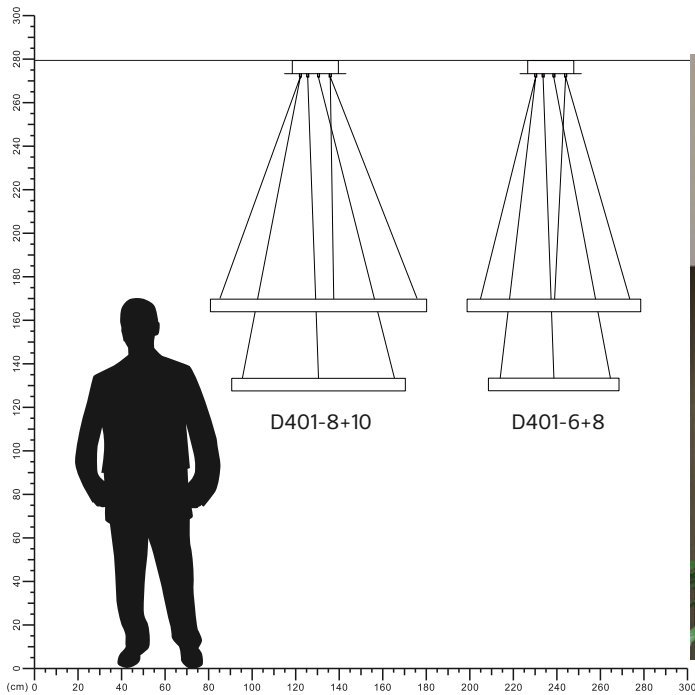

Applications

- . Shopping mall
- . Room
- . Exhibition hall