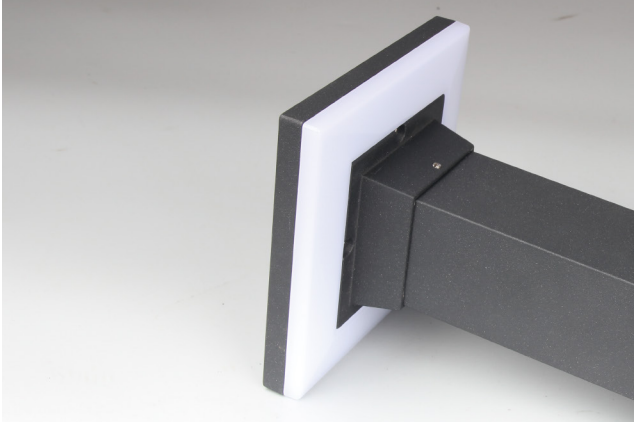

LED OUTDOOR LAWN LAMP

F27089 Series
IP65

Item Code	P (W)	CCT (K)	Beam angle	Output (lm)	lm/w	Dimensions in mm		kg
						A	B	
F27089-22	10	3000	120°	650	65	150	220	0.91
F27089-80	10	3000	120°	650	65	150	800	1.82

Dimensions in mm

Description:
LED OUTDOOR LAWN LAMP

Main material:
Aluminum+Engineering plastics

Specification
Energy saving, up to 85% energy saving comparing to standard halogen and incandescent lamps
High quality light, high color rendering, less heat, no UV or IR radiation
Build-in LED Driver
IP65