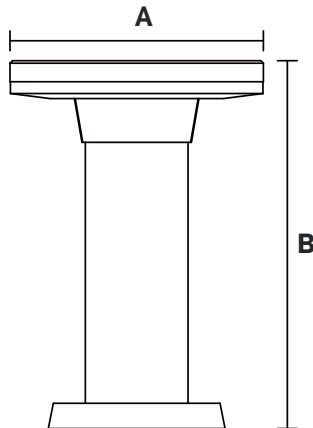

LED OUTDOOR LAWN LAMP

F27089 Series
IP65

Item Code	P (W)	CCT (K)	Beam angle	Output (lm)	lm/w	Dimensions in mm		kg
						A	B	
F27089-22	10	3000	120°	650	65	150	220	0.91
F27089-80	10	3000	120°	650	65	150	800	1.82

Dimensions in mm

Description:
LED OUTDOOR LAWN LAMP

Main material:
Aluminum+Engineering plastics

Specification
Energy saving, up to 85% energy saving comparing to standard halogen and incandescent lamps
High quality light, high color rendering, less heat, no UV or IR radiation
Build-in LED Driver
IP65