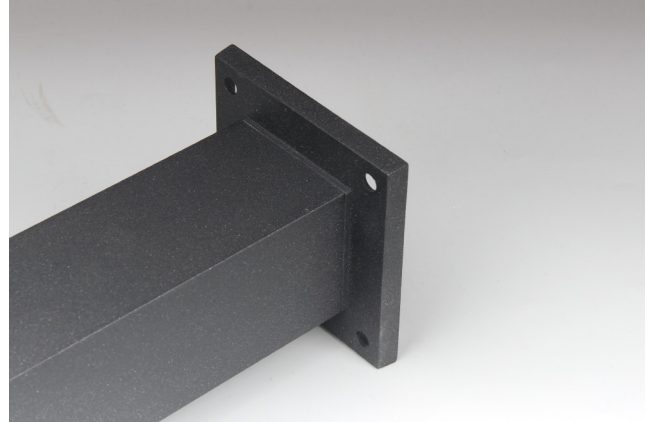

LED OUTDOOR LAWN LAMP

F27089 Series
IP65

Item Code	P (W)	CCT (K)	Beam angle	Output (lm)	lm/w	Dimensions in mm		kg
						A	B	
F27089-22	10	3000	120°	650	65	150	220	0.91
F27089-80	10	3000	120°	650	65	150	800	1.82

Dimensions in mm

Description:
LED OUTDOOR LAWN LAMP

Main material:
Aluminum+Engineering plastics

Specification
Energy saving, up to 85% energy saving comparing to standard halogen and incandescent lamps
High quality light, high color rendering, less heat, no UV or IR radiation
Build-in LED Driver
IP65