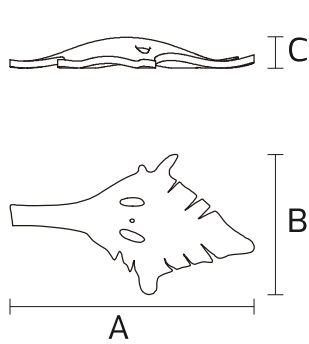

Glass Accessories

FY-130 Series FY-180 Series
YM-280 Series

| Item Code | Photo | Material | Colour | Dimensions in mm | | | kg |
|--------------------|-------|----------------|-------------|------------------|-----|----|------|
| | | | | A | B | C | |
| FY-130-Amber | | Handmade glass | Amber | 163 | 127 | 35 | 0.14 |
| FY-130-Light Amber | | Handmade glass | Light Amber | 163 | 127 | 35 | 0.14 |
| FY-130-Clear | | Handmade glass | Clear | 163 | 127 | 35 | 0.14 |
| FY-180-Amber | | Handmade glass | Amber | 200 | 160 | 45 | 0.24 |
| FY-180-Light Amber | | Handmade glass | Light Amber | 200 | 160 | 45 | 0.24 |
| FY-180-Clear | | Handmade glass | Clear | 200 | 160 | 45 | 0.24 |
| YM-280-Amber | | Handmade glass | Amber | 300 | 75 | 43 | 0.34 |
| YM-280-Light Amber | | Handmade glass | Light Amber | 300 | 75 | 43 | 0.34 |
| YM-280-Clear | | Handmade glass | Clear | 300 | 75 | 43 | 0.34 |

Dimensions in mm

Item Code:FY-130 Series

Item Code:FY-180 Series

Item Code:YM-280 Series

Description:
Glass Accessories

Main material:
Glass

Specification

Special tree branch shape appearance, simple but full of personality and creative, randomly match the scene.