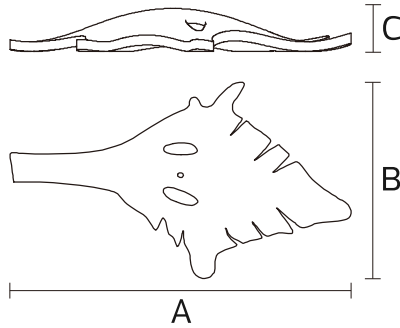

Glass Accessories

FY-130 Series FY-180 Series
YM-280 Series

| Item Code | Photo | Material | Colour | Dimensions in mm | | | kg |
|--------------------|-------|----------------|-------------|------------------|-----|----|------|
| | | | | A | B | C | |
| FY-130-Amber | | Handmade glass | Amber | 163 | 127 | 35 | 0.14 |
| FY-130-Light Amber | | Handmade glass | Light Amber | 163 | 127 | 35 | 0.14 |
| FY-130-Clear | | Handmade glass | Clear | 163 | 127 | 35 | 0.14 |
| FY-180-Amber | | Handmade glass | Amber | 200 | 160 | 45 | 0.24 |
| FY-180-Light Amber | | Handmade glass | Light Amber | 200 | 160 | 45 | 0.24 |
| FY-180-Clear | | Handmade glass | Clear | 200 | 160 | 45 | 0.24 |
| YM-280-Amber | | Handmade glass | Amber | 300 | 75 | 43 | 0.34 |
| YM-280-Light Amber | | Handmade glass | Light Amber | 300 | 75 | 43 | 0.34 |
| YM-280-Clear | | Handmade glass | Clear | 300 | 75 | 43 | 0.34 |

Dimensions in mm

Item Code:FY-130 Series

Item Code:FY-180 Series

Item Code:YM-280 Series

Description:
Glass Accessories

Main material:
Glass

Specification

Special tree branch shape appearance, simple but full of personality and creative, randomly match the scene.