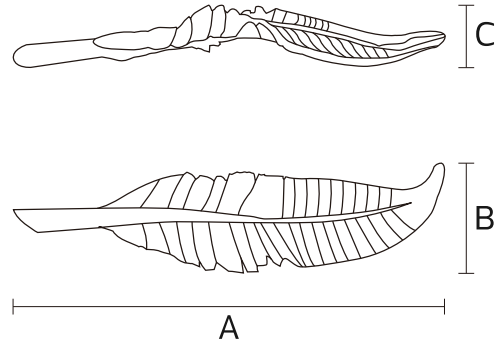

Glass Accessories

FY-130 Series FY-180 Series
YM-280 Series

| Item Code | Photo | Material | Colour | Dimensions in mm | | | kg |
|--------------------|-------|----------------|-------------|------------------|-----|----|------|
| | | | | A | B | C | |
| FY-130-Amber | | Handmade glass | Amber | 163 | 127 | 35 | 0.14 |
| FY-130-Light Amber | | Handmade glass | Light Amber | 163 | 127 | 35 | 0.14 |
| FY-130-Clear | | Handmade glass | Clear | 163 | 127 | 35 | 0.14 |
| FY-180-Amber | | Handmade glass | Amber | 200 | 160 | 45 | 0.24 |
| FY-180-Light Amber | | Handmade glass | Light Amber | 200 | 160 | 45 | 0.24 |
| FY-180-Clear | | Handmade glass | Clear | 200 | 160 | 45 | 0.24 |
| YM-280-Amber | | Handmade glass | Amber | 300 | 75 | 43 | 0.34 |
| YM-280-Light Amber | | Handmade glass | Light Amber | 300 | 75 | 43 | 0.34 |
| YM-280-Clear | | Handmade glass | Clear | 300 | 75 | 43 | 0.34 |

Dimensions in mm

Item Code:FY-130 Series

Item Code:FY-180 Series

Item Code:YM-280 Series

Description:
Glass Accessories

Main material:
Glass

Specification

Special tree branch shape appearance, simple but full of personality and creative, randomly match the scene.