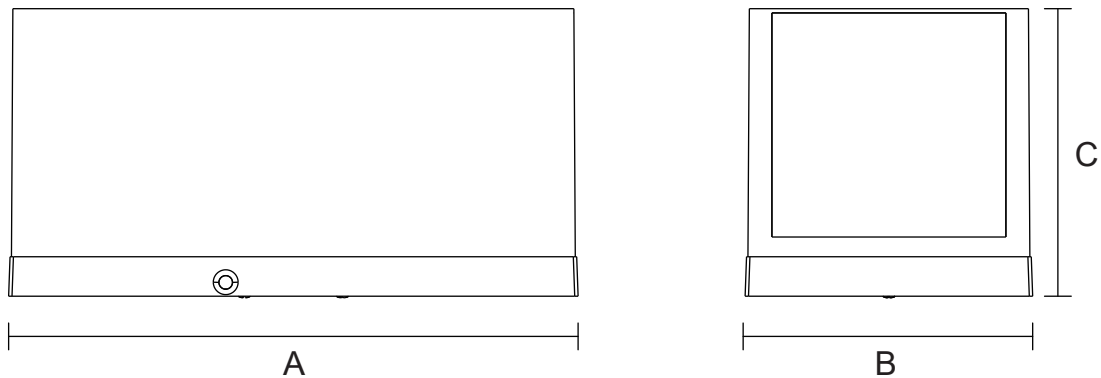

## LAMP ACCESSORIES

GMD-F809-2  
IP65

Item Code	Socket	Dimensions in mm			kg
		A	B	C	
GMD-F809-2	GU10*2	200	100	100	0.75

Dimensions in mm

**Description:**  
LAMP ACCESSORIES

**Main material:**  
Aluminum

**Specification**  
Die-cast aluminum can prevent rust,  
strong sealing silicone strips,  
good light transmittance glass lenses  
IP65

**Applications**  
. Park  
. Square  
. Tourist attraction  
. Corridor

	 <p><b>1</b> Turn off The Power</p>
 <p><b>2</b> Drill two screw holes on the wall</p>	 <p><b>3</b> Fixing the base</p>
 <p><b>4</b> Install the GU10 light source and fixing the cover</p>	 <p><b>5</b> Connect the cable</p>
 <p><b>6</b> Fixing the lampbody and complete the installation</p>	 <p><b>7</b> Turn on the power</p>