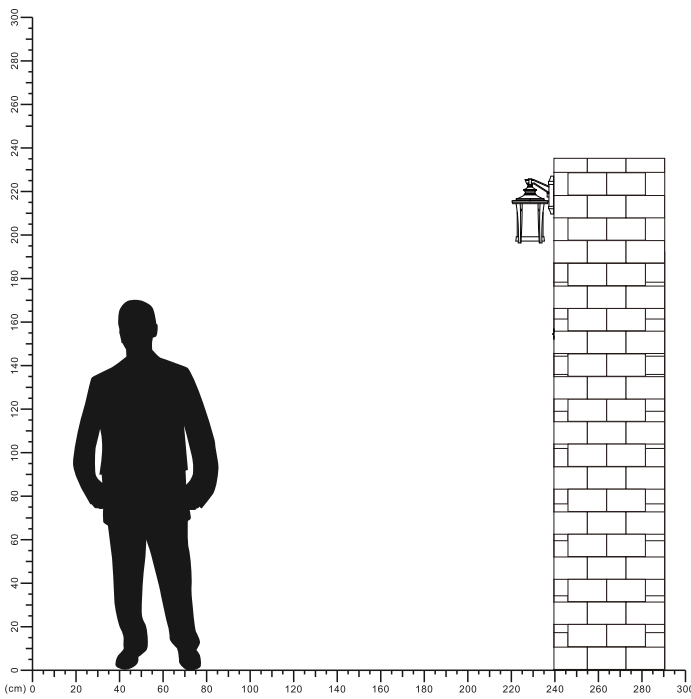

## Lamp Accessories

H067  
IP65

Item Code	Socket	Dimensions in mm			kg
		A	B	C	
H067	E27*1(Max Size Φ95mm)	167	193	310	1.0

### Dimensions in mm

**Description:**  
Lamp Accessories

**Main material:**  
Die-cast aluminum lamp body+glass lamp shade

**Specification**  
Durable lamp body, integrated die-casting forming, with a hard texture but wear resistance. The lampshade has clear light transmission, and the light effect is soft without dark areas. IP65

**Applications**

- . Suitable for villa
- . Courtyard
- . Community
- . Balcony
- . Garden path

 <p><b>1</b></p>	 <p><b>2</b> Turn off the power</p>
 <p><b>3</b> Drill holes in the wall insert expansion screws</p>	 <p><b>4</b> Connecting the power cord</p>
 <p><b>5</b> To install the base plate fixed lamp body</p>	 <p><b>6</b> Tighten the bulb</p>
 <p><b>7</b> Installation completed</p>	 <p><b>8</b> Turn on power</p>