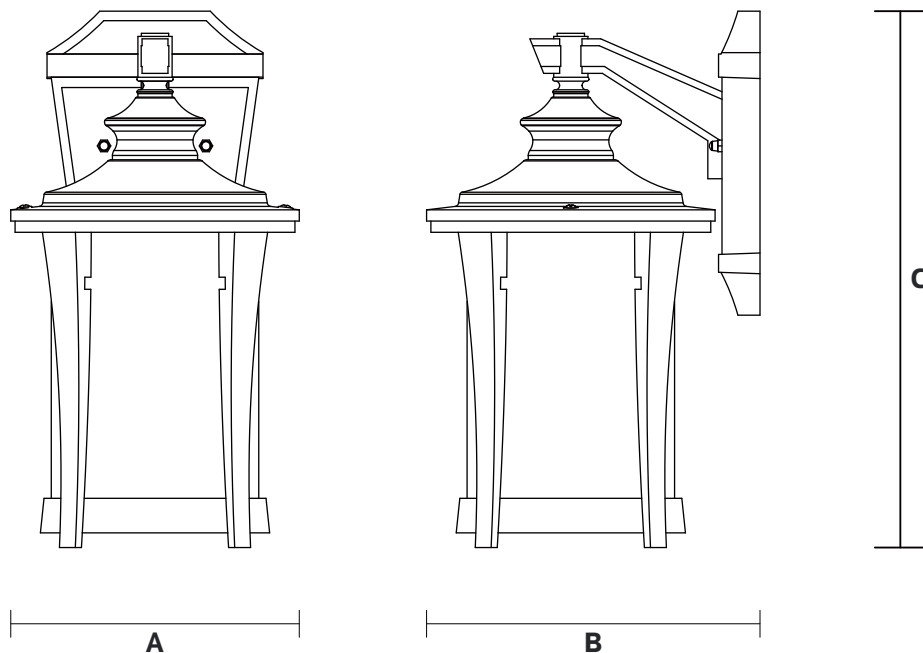

## Lamp Accessories

H067  
IP65

Item Code	Socket	Dimensions in mm			kg
		A	B	C	
H067	E27*1(Max Size Φ95mm)	167	193	310	1.0

### Dimensions in mm

**Description:**  
Lamp Accessories

**Main material:**  
Die-cast aluminum lamp body+glass lamp shade

**Specification**  
Durable lamp body, integrated die-casting forming, with a hard texture but wear resistance. The lampshade has clear light transmission, and the light effect is soft without dark areas. IP65

**Applications**

- . Suitable for villa
- . Courtyard
- . Community
- . Balcony
- . Garden path

 <p><b>1</b></p>	 <p><b>2</b> Turn off the power</p>
 <p><b>3</b> Drill holes in the wall insert expansion screws</p>	 <p><b>4</b> Connecting the power cord</p>
 <p><b>5</b> To install the base plate fixed lamp body</p>	 <p><b>6</b> Tighten the bulb</p>
 <p><b>7</b> Installation completed</p>	 <p><b>8</b> Turn on power</p>