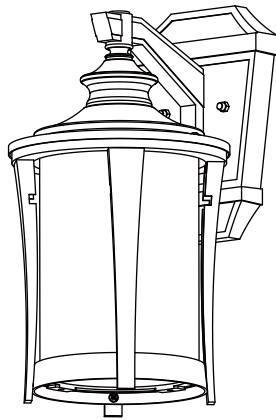

## Lamp Accessories

H067  
IP65

Item Code	Socket	Dimensions in mm			kg
		A	B	C	
H067	E27*1(Max Size Φ95mm)	167	193	310	1.0

### Dimensions in mm

**Description:**  
Lamp Accessories

**Main material:**  
Die-cast aluminum lamp body+glass lamp shade

**Specification**  
Durable lamp body, integrated die-casting forming, with a hard texture but wear resistance. The lampshade has clear light transmission, and the light effect is soft without dark areas. IP65

**Applications**

- . Suitable for villa
- . Courtyard
- . Community
- . Balcony
- . Garden path

 <p><b>1</b></p>	 <p><b>2</b> Turn off the power</p>
 <p><b>3</b> Drill holes in the wall insert expansion screws</p>	 <p><b>4</b> Connecting the power cord</p>
 <p><b>5</b> To install the base plate fixed lamp body</p>	 <p><b>6</b> Tighten the bulb</p>
 <p><b>7</b> Installation completed</p>	 <p><b>8</b> Turn on power</p>