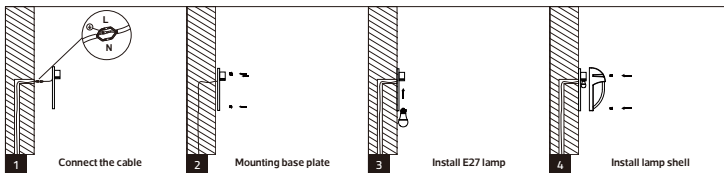

NOORCO

LAMP ACCESSORIES

Warning

- Please read the product instructions carefully before installation. Keep this installation instruction manual for future reference.
- Please save this installation manual for future reference. Installation of stationary products and connection of cables shall comply with local national electrical codes.
- For safety reasons, the product must be grounded to prevent damage from electrical leakage.
- All installation procedures must be performed by qualified electrician personnel.
- This product belongs to the lamp holder shell, need to buy additional lamps in line with the lamp holder for use. If the shell is damaged and the waterproof grade cannot reach IP65, please cut off the power immediately and stop using it to avoid injury.

Product Installation and Wiring Diagram

Product Specifications and Dimensions

Model No:	ME001-1
Item Code:	HL-6078S
Input:	AC100-240V 50/60Hz
Socket:	E27*1
Power:	Max 40W
IP rated:	IP65

IP65

ta:50°C

Customer Service Center: 8004300030