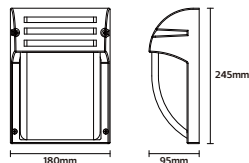

NOORCO

LAMP ACCESSORIES

Warning

- Please read the product instructions carefully before installation. Keep this installation instruction manual for future reference.
- Please save this installation manual for future reference. Installation of stationary products and connection of cables shall comply with local national electrical codes.
- For safety reasons, the product must be grounded to prevent damage from electrical leakage.
- All installation procedures must be performed by qualified electrician personnel.
- This product belongs to the lamp holder shell, need to buy additional lamps in line with the lamp holder for use. If the shell is damaged and the waterproof grade cannot reach IP65, please cut off the power immediately and stop using it to avoid injury.

Product Installation and Wiring Diagram

Product Specifications and Dimensions

Model No:	ME001-1
Item Code:	HL-6078S
Input:	AC100-240V 50/60Hz
Socket:	E27*1
Power:	Max 40W
IP rated:	IP65

IP65

ta:50°C

Customer Service Center: 8004300030