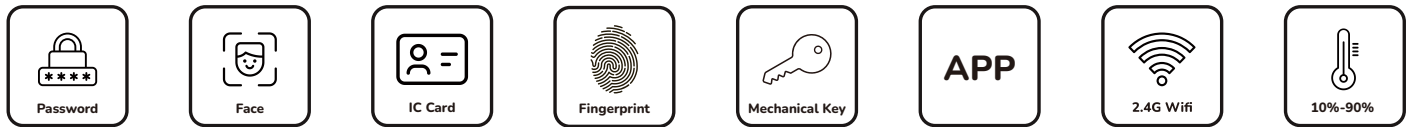

huem

Slim Smart Door Lock

AXON

MODEL NUMBER

HU-DL106-W-BK

IP56

Full Black

| Item Code | Power | Low Power Alarm | Emergency Supply | Quiescent Current | Keypad | Backlight | IP Rating | Color |
|---------------|-------------------|-----------------|-------------------|------------------------------|--|-----------|-----------|-------|
| HU-DL106-W-BK | DC7.4V 3200mAh | <6.9V | 5V (TYPEC USB) | <110uA (Excluding Camera) | Capacitive touch 13 keys (0-9,*#,lock door key) | White | IP56 | Black |