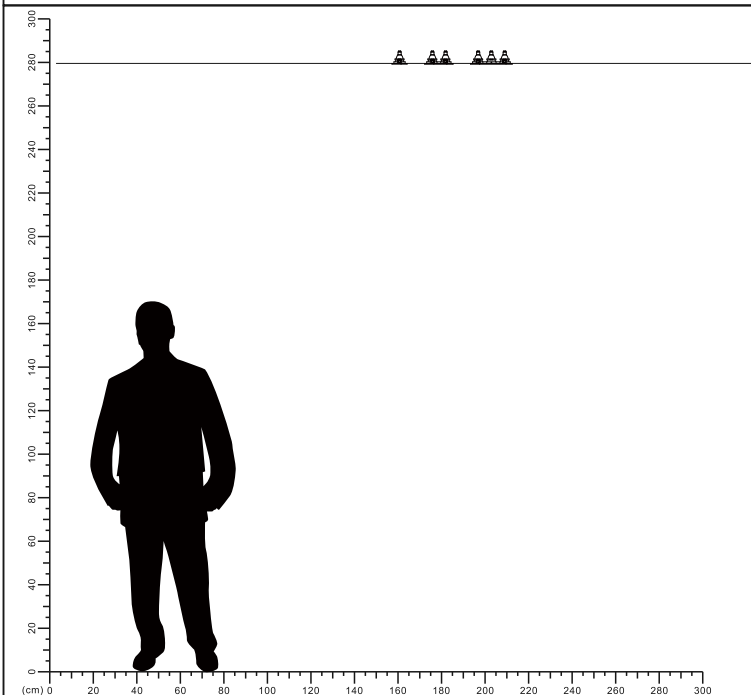

Applications

- . Shoping mall
- . Office buildings
- . Exhibition hall