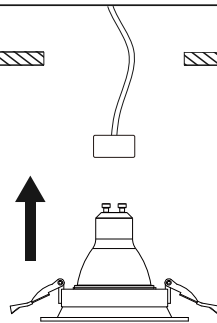

HV-BG102-FRAME-Anti Series

Lamp Frame

Item Code	Lamp Type	Materials	Color	Dimensions in mm			Hole Size (mm)	kg
				A	B	C		
HV-BG102-FRAME-1-Anti	MR16	Iron	Black/White	124	124	40	100*100	0.10
HV-BG102-FRAME-2-Anti	MR16	Iron	Black/White	222	124	43	100*200	0.18
HV-BG102-FRAME-3-Anti	MR16	Iron	Black/White	300	124	43	100*280	0.30

Dimensions in mm

HV-BG102-FRAME-1-Anti

HV-BG102-FRAME-2-Anti

HV-BG102-FRAME-3-Anti

Description:

Lamp Frame

Main material:

Iron + PC

Applications

- . Shoping mall
- . Office buildings
- . Exhibition hall

1

Turn off The Power

2

Cut a hole in the ceiling

3

Snap the LED cup into the outer ring

4

Snap the LED cup into the Lamp cup base

5

Buckle automatically fall down

6

installaion is complete

7

Turn on the power