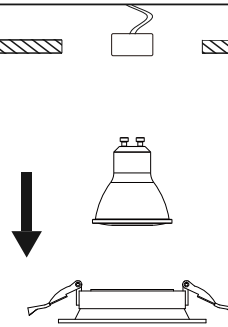

HV-BG102-FRAME-Anti Series

Lamp Frame

Item Code	Lamp Type	Materials	Color	Dimensions in mm			Hole Size (mm)	kg
				A	B	C		
HV-BG102-FRAME-1-Anti	MR16	Iron	Black/White	124	124	40	100*100	0.10
HV-BG102-FRAME-2-Anti	MR16	Iron	Black/White	222	124	43	100*200	0.18
HV-BG102-FRAME-3-Anti	MR16	Iron	Black/White	300	124	43	100*280	0.30

Dimensions in mm

HV-BG102-FRAME-1-Anti

HV-BG102-FRAME-2-Anti

HV-BG102-FRAME-3-Anti

Description:

Lamp Frame

Main material:

Iron + PC

Applications

- . Shoping mall
- . Office buildings
- . Exhibition hall

1

Turn off The Power

2

Cut a hole in the ceiling

3

Snap the LED cup into the outer ring

4

Snap the LED cup into the Lamp cup base

5

Buckle automatically fall down

6

installaion is complete

7

Turn on the power