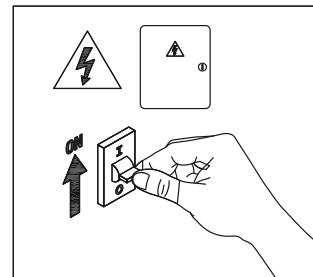

Applications

- . Shoping mall
- . Office buildings
- . Exhibition hall

1

Turn off The Power

2

Cut a hole in the ceiling

3

Snap the LED cup into the outer ring

4

Snap the LED cup into the Lamp cup base

5

Buckle automatically fall down

6

installaion is complete

7

Turn on the power