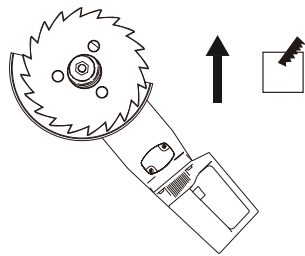

HV-BG102-FRAME-Anti Series

Lamp Frame

Item Code	Lamp Type	Materials	Color	Dimensions in mm			Hole Size (mm)	kg
				A	B	C		
HV-BG102-FRAME-1-Anti	MR16	Iron	Black/White	124	124	40	100*100	0.10
HV-BG102-FRAME-2-Anti	MR16	Iron	Black/White	222	124	43	100*200	0.18
HV-BG102-FRAME-3-Anti	MR16	Iron	Black/White	300	124	43	100*280	0.30

Dimensions in mm

HV-BG102-FRAME-1-Anti

HV-BG102-FRAME-2-Anti

HV-BG102-FRAME-3-Anti

Description:

Lamp Frame

Main material:

Iron + PC

Applications

- . Shoping mall
- . Office buildings
- . Exhibition hall

1

Turn off The Power

2

Cut a hole in the ceiling

3

Snap the LED cup into the outer ring

4

Snap the LED cup into the Lamp cup base

5

Buckle automatically fall down

6

installaion is complete

7

Turn on the power