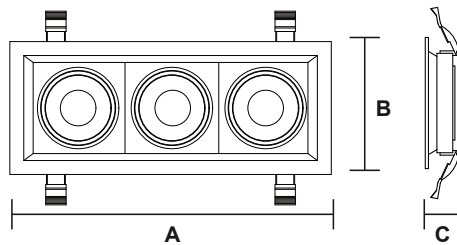

HV-BG102-FRAME-Anti Series

Lamp Frame

Item Code	Lamp Type	Materials	Color	Dimensions in mm			Hole Size (mm)	kg
				A	B	C		
HV-BG102-FRAME-1-Anti	MR16	Iron	Black/White	124	124	40	100*100	0.10
HV-BG102-FRAME-2-Anti	MR16	Iron	Black/White	222	124	43	100*200	0.18
HV-BG102-FRAME-3-Anti	MR16	Iron	Black/White	300	124	43	100*280	0.30

Dimensions in mm

HV-BG102-FRAME-1-Anti

HV-BG102-FRAME-2-Anti

HV-BG102-FRAME-3-Anti

Description:

Lamp Frame

Main material:

Iron + PC

4

Snap the LED cup into the Lamp cup base

5

Buckle automatically fall down

6

installaion is complete

7

Turn on the power