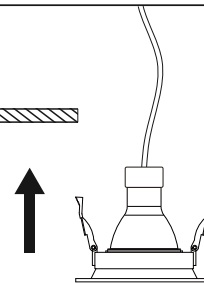

HV-BG102-FRAME-Anti Series

Lamp Frame

Item Code	Lamp Type	Materials	Color	Dimensions in mm			Hole Size (mm)	kg
				A	B	C		
HV-BG102-FRAME-1-Anti	MR16	Iron	Black/White	124	124	40	100*100	0.10
HV-BG102-FRAME-2-Anti	MR16	Iron	Black/White	222	124	43	100*200	0.18
HV-BG102-FRAME-3-Anti	MR16	Iron	Black/White	300	124	43	100*280	0.30

Dimensions in mm

HV-BG102-FRAME-1-Anti

HV-BG102-FRAME-2-Anti

HV-BG102-FRAME-3-Anti

Description:

Lamp Frame

Main material:

Iron + PC

Applications

- . Shoping mall
- . Office buildings
- . Exhibition hall

1

Turn off The Power

2

Cut a hole in the ceiling

3

Snap the LED cup into the outer ring

4

Snap the LED cup into the Lamp cup base

5

Buckle automatically fall down

6

installaion is complete

7

Turn on the power