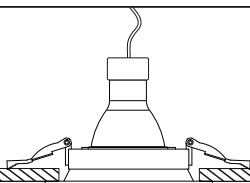

5

Buckle automatically fall down