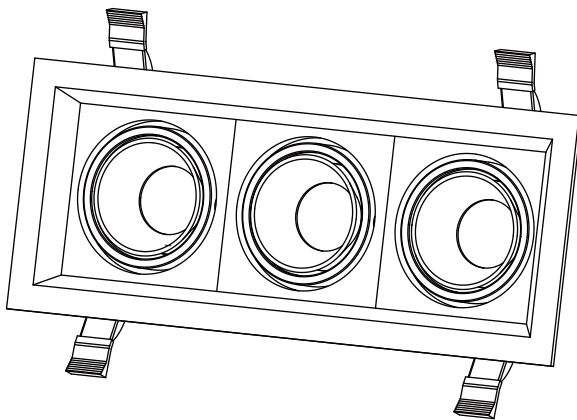

HV-BG102-FRAME-Anti Series

Lamp Frame

Item Code	Lamp Type	Materials	Color	Dimensions in mm			Hole Size (mm)	kg
				A	B	C		
HV-BG102-FRAME-1-Anti	MR16	Iron	Black/White	124	124	40	100*100	0.10
HV-BG102-FRAME-2-Anti	MR16	Iron	Black/White	222	124	43	100*200	0.18
HV-BG102-FRAME-3-Anti	MR16	Iron	Black/White	300	124	43	100*280	0.30

Dimensions in mm

HV-BG102-FRAME-1-Anti

HV-BG102-FRAME-2-Anti

HV-BG102-FRAME-3-Anti

Description:

Lamp Frame

Main material:

Iron + PC

Applications

- . Shoping mall
- . Office buildings
- . Exhibition hall

1

Turn off The Power

2

Cut a hole in the ceiling

3

Snap the LED cup into the outer ring

4

Snap the LED cup into the Lamp cup base

5

Buckle automatically fall down

6

installaion is complete

7

Turn on the power