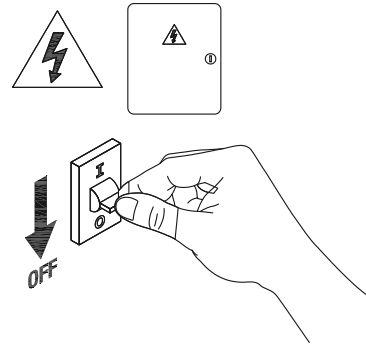

Applications

- . Shoping mall
- . Office buildings
- . Exhibition hall

1

Turn off The Power

2

Cut a hole in the ceiling

3

Snap the LED cup into the outer ring

4

Snap the LED cup into the Lamp cup base

5

Buckle automatically fall down

6

installaion is complete

7

Turn on the power