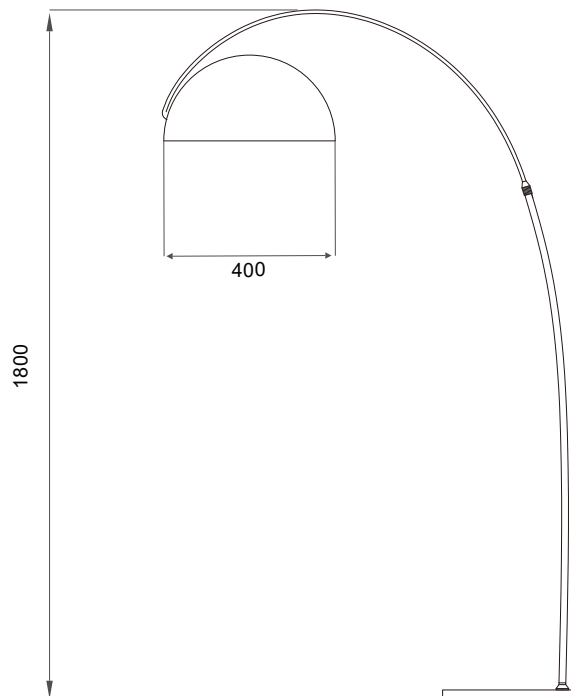

Lamp Accessories

L-0182

IP20

Item Code	Color	Socket	kg
L-0182	Black	E27*1(Max Size:Φ100mm)	5.8

Dimensions in mm

Description:

Lamp Accessories

Main material: