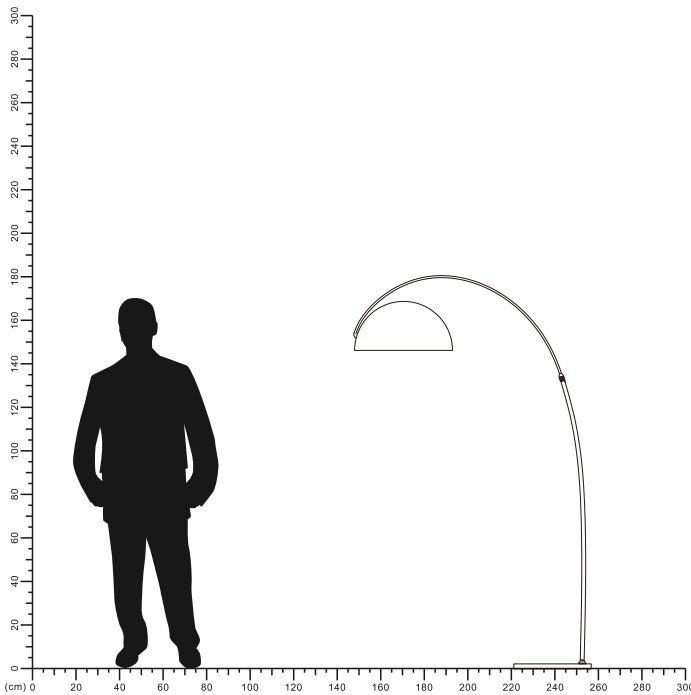

Applications

- . Villas
- . Room
- .Study room