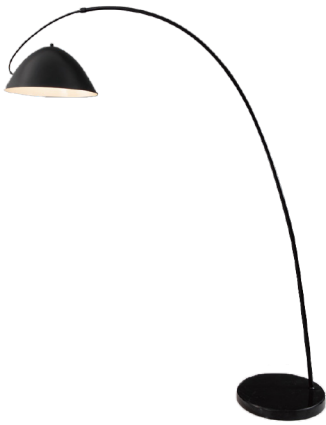

Lamp Accessories

L-0182

IP20

Item Code	Color	Socket	kg
L-0182	Black	E27*1(Max Size:Φ100mm)	5.8

Dimensions in mm

Description:

Lamp Accessories

Main material:

Iron

Specification

Protection from corrosion: Iron surfaces are prone to rust and corrosion when exposed to moisture and other environmental factors. Spray painting provides a protective layer that helps prevent corrosion and prolongs the lifespan of the material.
IP 20