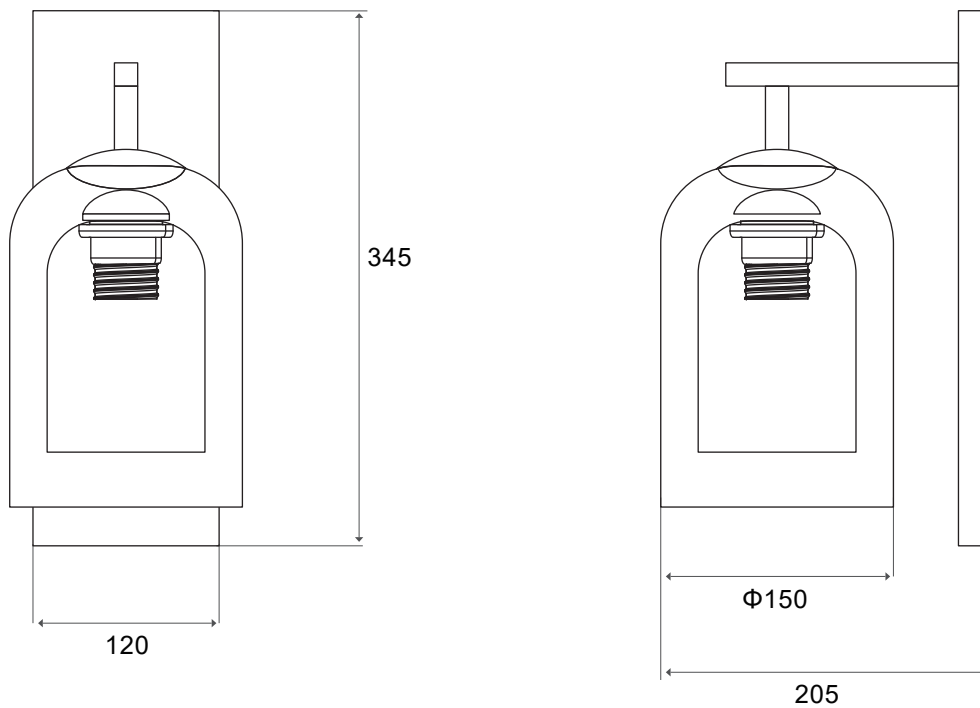

Lamp Accessories

LH-3038

IP20

Item Code

Socket

LH-3038

E27*1(Max Size:95mm)

1.3

Dimensions in mm

Description:

Lamp Accessories

Main material:

Die-cast aluminum+ glass

Specification

Stable lamp body under stress, Die cast aluminum molding, antioxidant, High transmittance of 98%, beautiful and practical, detachable IP 20