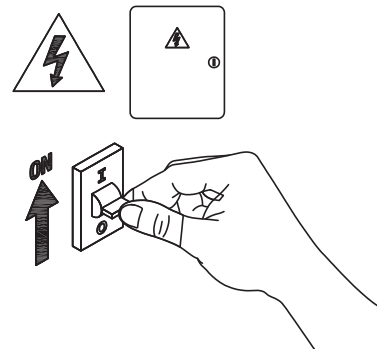

Dimensions in mm

Description:

Lamp Accessories

Main material:

Die-cast aluminum+ glass

Specification

Stable lamp body under stress, Die cast aluminum molding, antioxidant, High transmittance of 98%, beautiful and practical, detachable IP 20

Applications

- . Villas
- . Parks
- . Communities

1

Turn off the power

2

Drill two screw holes on the wall

3

Install the base plate

4

Connect Cable

5

Install E27 bulb

6

Installation completed

7

Turn on power