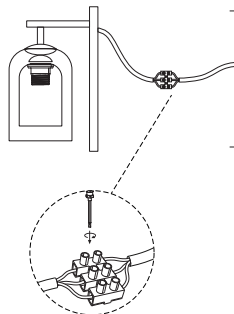

Lamp Accessories

LH-3038

IP20

Item Code

Socket

LH-3038

E27*1(Max Size:95mm)

1.3

Dimensions in mm

Description:

Lamp Accessories

Main material:

Die-cast aluminum+ glass

Specification

Stable lamp body under stress, Die cast aluminum molding, antioxidant, High transmittance of 98%, beautiful and practical, detachable IP 20

Applications

- . Villas
- . Parks
- . Communities

1

Turn off the power

2

Drill two screw holes on the wall

3

Install the base plate

4

Connect Cable

5

Install E27 bulb

6

Installation completed

7

Turn on power