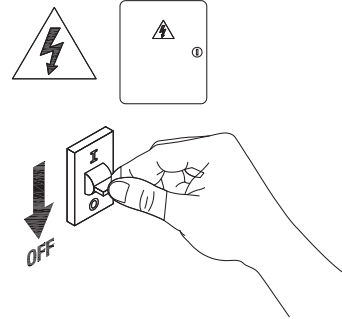

Dimensions in mm

Description:

Lamp Accessories

Main material:

Die-cast aluminum+ glass

Specification

Stable lamp body under stress, Die cast aluminum molding, antioxidant, High transmittance of 98%, beautiful and practical, detachable IP 20

Applications

- . Villas
- . Parks
- . Communities

1

Turn off the power

2

Drill two screw holes on the wall

3

Install the base plate

4

Connect Cable

5

Install E27 bulb

6

Installation completed

7

Turn on power