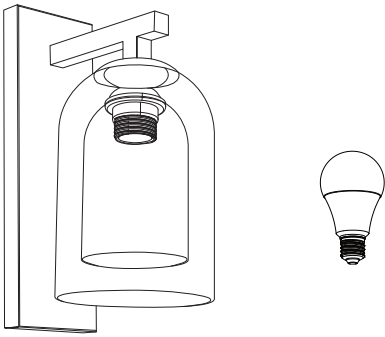

Lamp Accessories

LH-3038

IP20

Item Code

Socket

LH-3038

E27*1(Max Size:95mm)

1.3

Dimensions in mm

Description:

Lamp Accessories

Main material:

Die-cast aluminum+ glass

Specification

Stable lamp body under stress, Die cast aluminum molding, antioxidant, High transmittance of 98%, beautiful and practical, detachable IP 20

Applications

- . Villas
- . Parks
- . Communities

1

Turn off the power

2

Drill two screw holes on the wall

3

Install the base plate