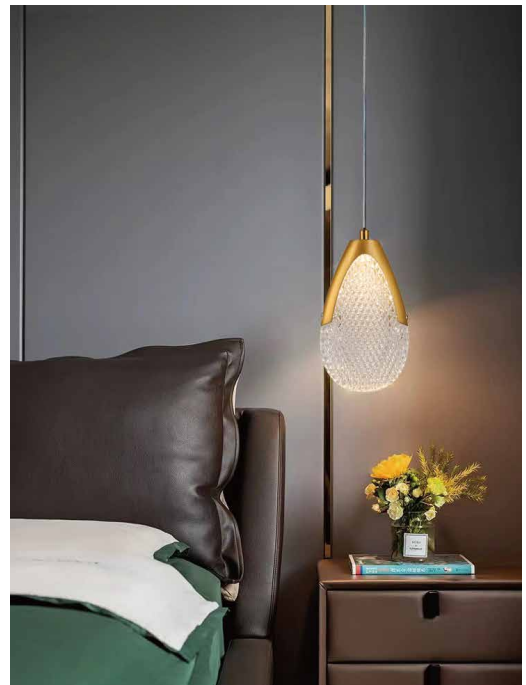

LED Ceiling Lamp

MD2994-L

IP20

Item Code	P (W)	CCT (K)	Dimensions in mm		kg
			A	B	
MD2994-L	8W	3000K	Φ100	1000	2.1

Dimensions in mm

Description:
LED Ceiling Lamp

Main material:
Acrylic+Aluminum

Specification

Special tree branch shape appearance, simple but full of personality and creative, randomly match the scene.
IP20

Applications

- . Hotel
- . Drawing room
- . Corridor

	 <p>1</p> <p>Turn off The Power</p>
 <p>2</p> <p>Drill 2 holes on your ceiling</p>	 <p>3</p> <p>Install base plate</p>
 <p>4</p> <p>connect the cable</p>	 <p>5</p> <p>Install the ceiling lamp on the base plate</p>
 <p>6</p> <p>Installation completed</p>	 <p>7</p> <p>Turn on the power</p>