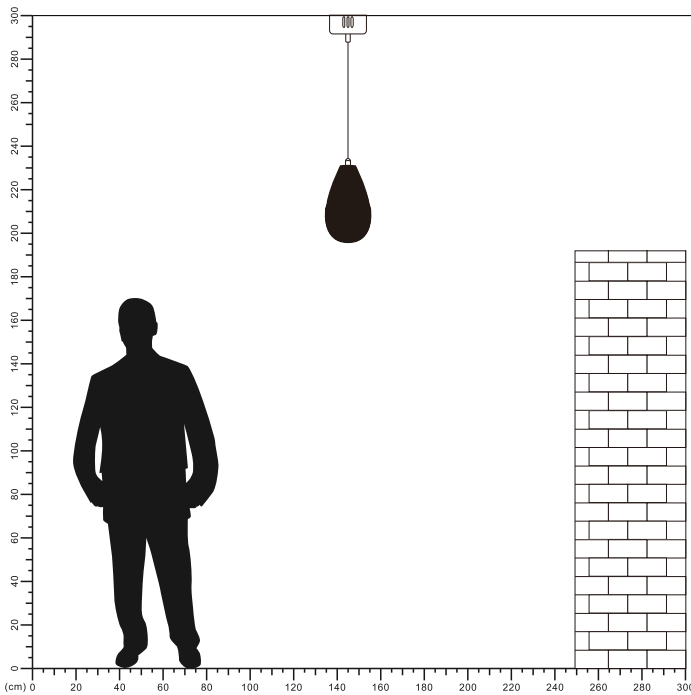

LED Ceiling Lamp

MD2994-L

IP20

Item Code	P (W)	CCT (K)	Dimensions in mm		kg
			A	B	
MD2994-L	8W	3000K	Φ100	1000	2.1

Dimensions in mm

Description:
LED Ceiling Lamp

Main material:
Acrylic+Aluminum

Specification

Special tree branch shape appearance, simple but full of personality and creative, randomly match the scene.
IP20

Applications

- . Hotel
- . Drawing room
- . Corridor

	 <p>1</p> <p>Turn off The Power</p>
 <p>2</p> <p>Drill 2 holes on your ceiling</p>	 <p>3</p> <p>Install base plate</p>
 <p>4</p> <p>connect the cable</p>	 <p>5</p> <p>Install the ceiling lamp on the base plate</p>
 <p>6</p> <p>Installation completed</p>	 <p>7</p> <p>Turn on the power</p>