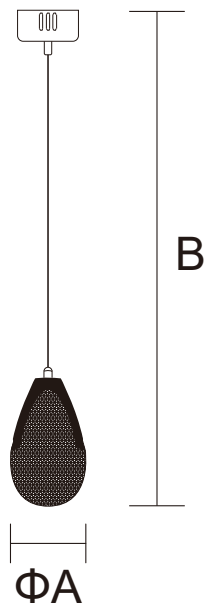

LED Ceiling Lamp

MD2994-L

IP20

Item Code	P (W)	CCT (K)	Dimensions in mm		kg
			A	B	
MD2994-L	8W	3000K	Φ100	1000	2.1

Dimensions in mm

Description:
LED Ceiling Lamp

Main material:
Acrylic+Aluminum

Specification

Special tree branch shape appearance, simple but full of personality and creative, randomly match the scene.
IP20

Applications

- . Hotel
- . Drawing room
- . Corridor

	 <p>1</p> <p>Turn off The Power</p>
 <p>2</p> <p>Drill 2 holes on your ceiling</p>	 <p>3</p> <p>Install base plate</p>
 <p>4</p> <p>connect the cable</p>	 <p>5</p> <p>Install the ceiling lamp on the base plate</p>
 <p>6</p> <p>Installation completed</p>	 <p>7</p> <p>Turn on the power</p>