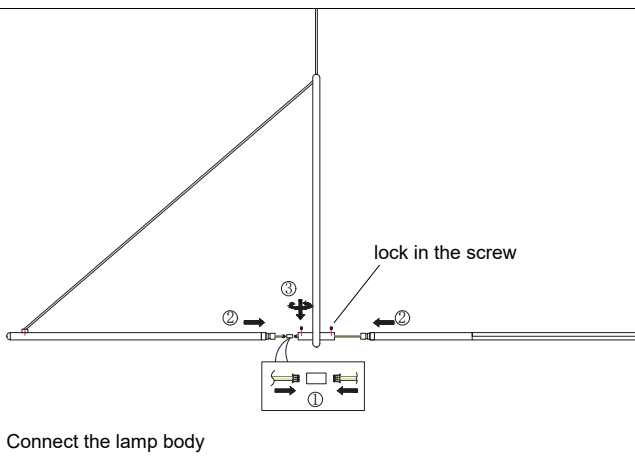

Installation instruction

1

2