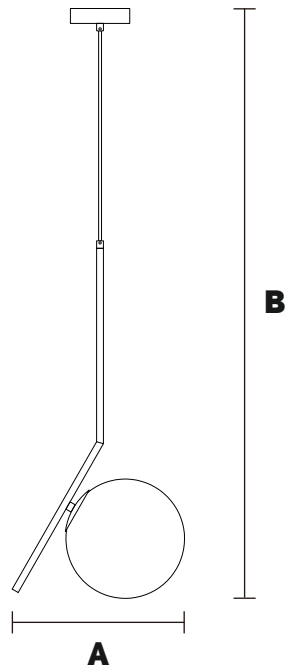

## LED Ceiling Lamp

MD6089L

IP20

Item Code	Cap Type	Dimensions in mm		kg
		A	B	
MD6089L	E27*1(Max Size: Ø46mm)	280	1500	1.26

### Dimensions in mm

**Description:**  
LED Ceiling Lamp

**Main material:**  
Glass+Iron

**Specification**

Special tree branch shape appearance, simple but full of personality and creative, randomly match the scene.  
IP20