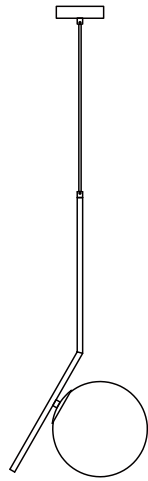

## LED Ceiling Lamp

MD6089L

IP20

Item Code	Cap Type	Dimensions in mm		kg
		A	B	
MD6089L	E27*1(Max Size: Ø46mm)	280	1500	1.26

### Dimensions in mm

**Description:**  
LED Ceiling Lamp

**Main material:**  
Glass+Iron

**Specification**

Special tree branch shape appearance, simple but full of personality and creative, randomly match the scene.  
IP20