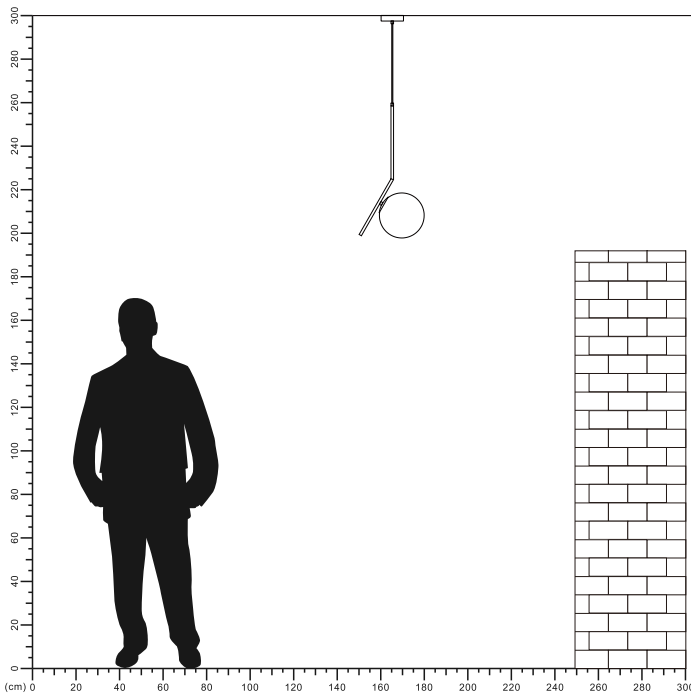

Applications

- . Hotel
- . Drawing room
- . Corridor