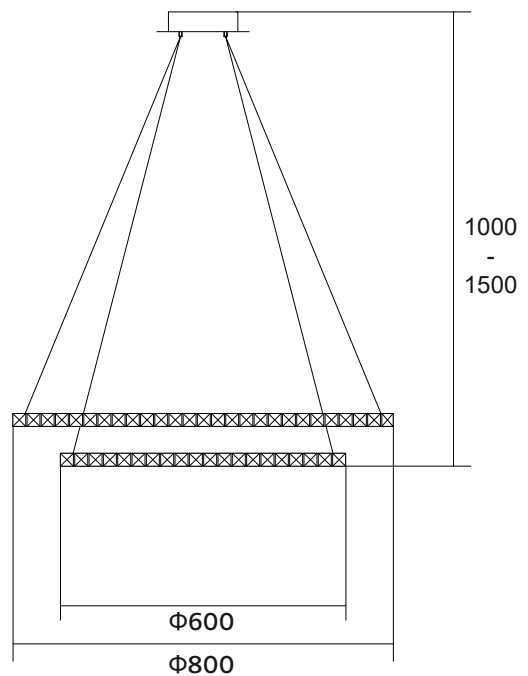

LED Ceiling Lamp

ME2023A / ME2024A

IP20

Item Code	P (W)	CCT(K)	Color	kg
ME2023A	45	3000/4000/6500	Silver	8.13
ME2024A	38	3000/4000/6500	Silver	6.50

Dimensions in mm

ME2023A

ME2024A

Description:

LED Ceiling Lamp

Main material:

Glass

Specification

Energy saving, up to 85% energy saving comparing to standard halogen and incandescent lamps High quality light, high color rendering, less heat, no UV or IR radiation LED driver is included IP20