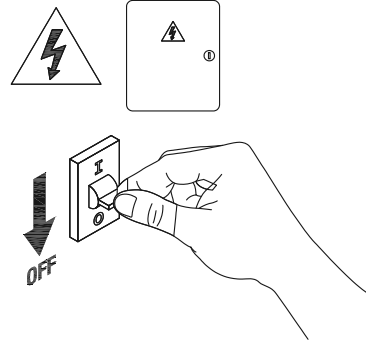

LED Ceiling Lamp

Main material:

Glass

Specification

Energy saving, up to 85% energy saving comparing to standard halogen and incandescent lamps High quality light, high color rendering, less heat, no UV or IR radiation LED driver is included IP20

Applications

- . Shopping mall
- . Room
- . Exhibition hall

1

Turn off The Power

2

Drill 2 holes on your ceiling

3

Install base plate