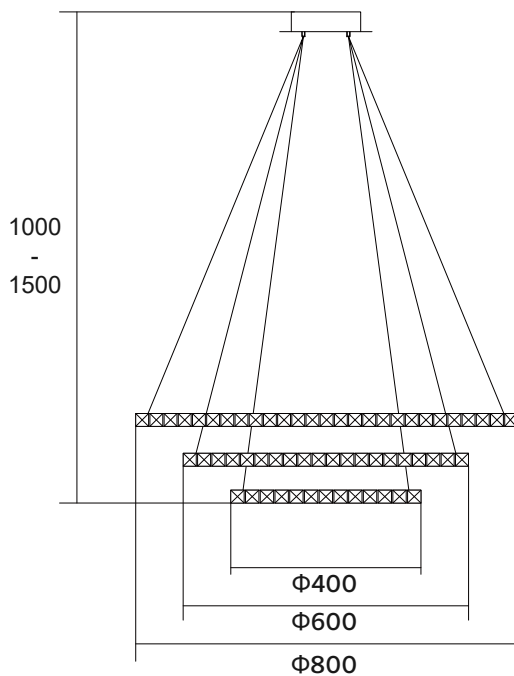

LED Ceiling Lamp

ME2023A / ME2024A

IP20

Item Code	P (W)	CCT(K)	Color	kg
ME2023A	45	3000/4000/6500	Silver	8.13
ME2024A	38	3000/4000/6500	Silver	6.50

Dimensions in mm

ME2023A

ME2024A

Description:

LED Ceiling Lamp

Main material:

Glass

Specification

Energy saving, up to 85% energy saving comparing to standard halogen and incandescent lamps High quality light, high color rendering, less heat, no UV or IR radiation LED driver is included IP20