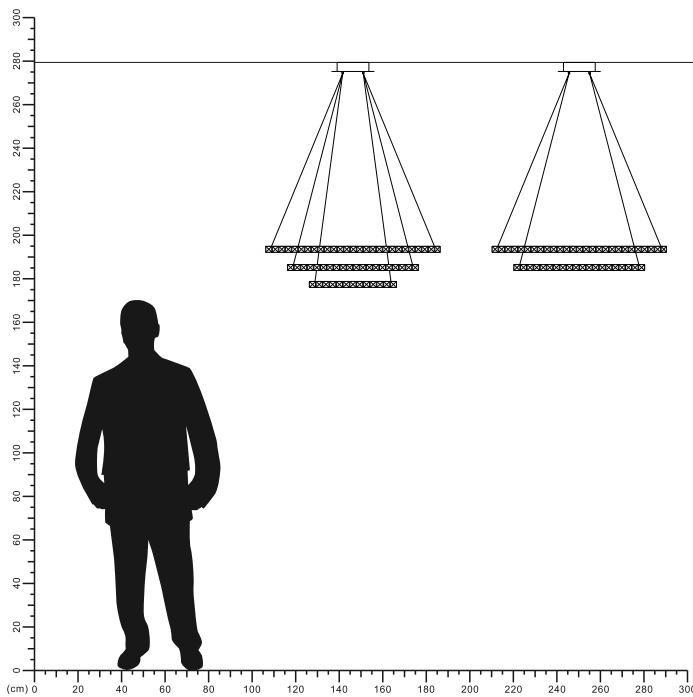

Applications

- . Shopping mall
- . Room
- . Exhibition hall