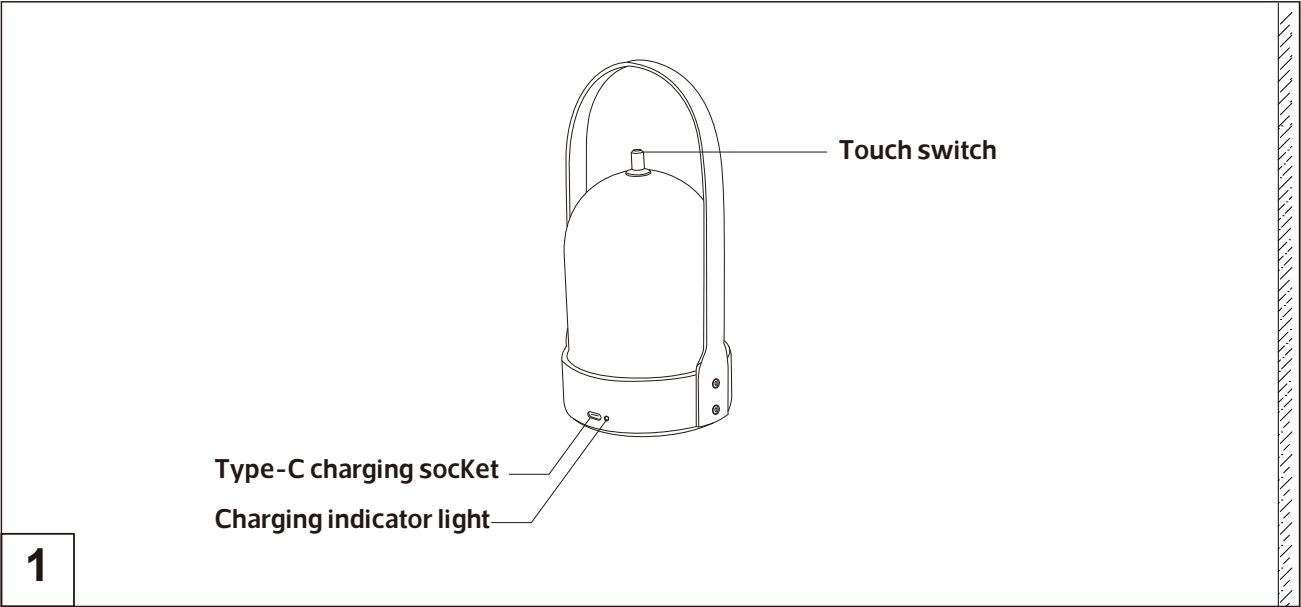

LED Desktop Lamp

ME2029A-GD

IP20

Item Code	P(W)	Battery Capacity	CCT(K)	Output (lm)	lm/w	Dimensions in mm			kg
						A	B	C	
ME2029A-GD	2	3.7V 4000mA	3000	200	100	115	Φ110	230	0.65

Dimensions in mm

Description:
LED Desktop Lamp

Applications
. Study
. Bedroom

1

1. Insert one end of the USB cable into the Type-C charging jack of the product, and then plug the other end of the USB cable into the 5V2A power interface;
2. The complete charging time of the lamp is 4.5 hours;
3. When the lamp is turned on at 100% brightness, it can operate for 7 hours

- Green light indicates full capacity
- Red light indicates charging

2

Touch switch dimming sequence:

1. On/15% brightness 
- ↓
2. On/50% brightness 
- ↓
3. On/100% brightness 
- ↓
4. Turn off the lights