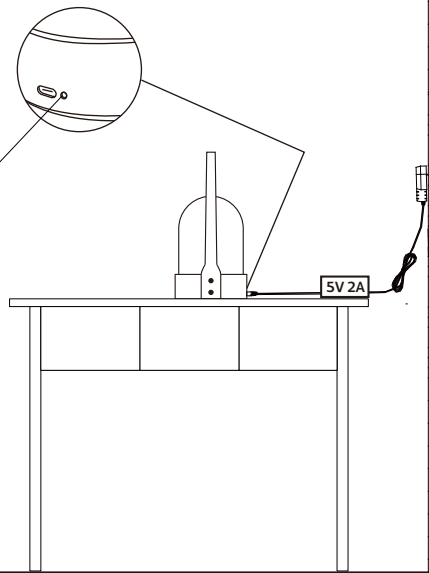

1

1. Insert one end of the USB cable into the Type-C charging jack of the product, and then plug the other end of the USB cable into the 5V2A power interface;
2. The complete charging time of the lamp is 4.5 hours;
3. When the lamp is turned on at 100% brightness, it can operate for 7 hours

- Green light indicates full capacity
- Red light indicates charging

2

Touch switch dimming sequence:

1. On/15% brightness
2. ↓
2. On/50% brightness
4. ↓
3. On/100% brightness
6. ↓
4. Turn off the lights