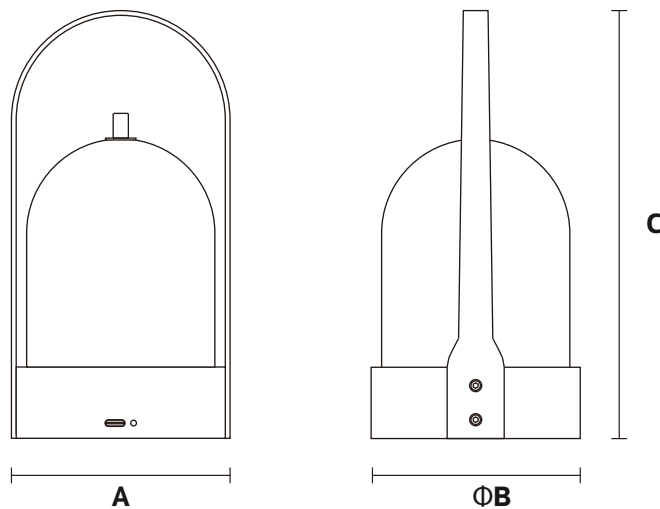

LED Desktop Lamp

ME2029A-GD

IP20

Item Code	P(W)	Battery Capacity	CCT(K)	Output (lm)	lm/w	Dimensions in mm			kg
						A	B	C	
ME2029A-GD	2	3.7V 4000mA	3000	200	100	115	Φ110	230	0.65

Dimensions in mm

Description:
LED Desktop Lamp