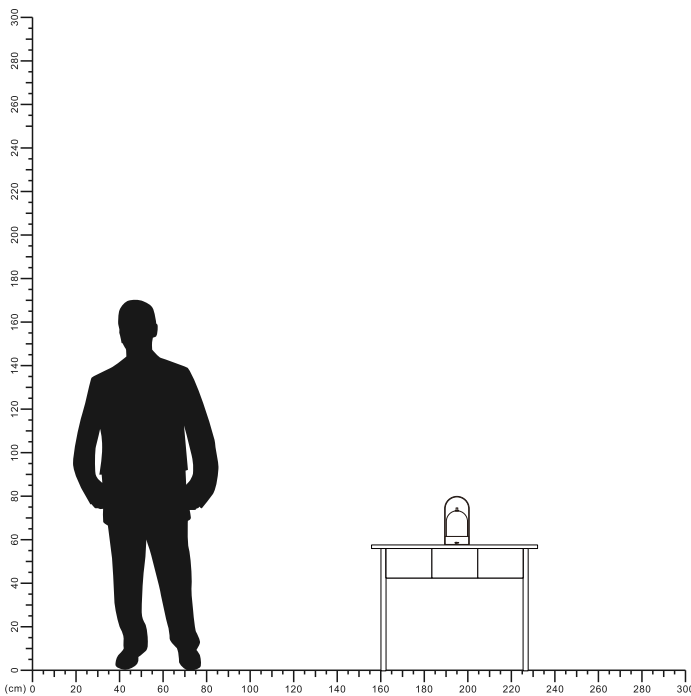

Description:
LED Desktop Lamp

Main material:
Copper+PC

Specification
Our desk lamp utilizes advanced LED technology, emitting a soft and non-glaring light that effectively protects your eyes, ensuring they stay comfortable and bright even during extended use.

Applications
. Study
. Bedroom