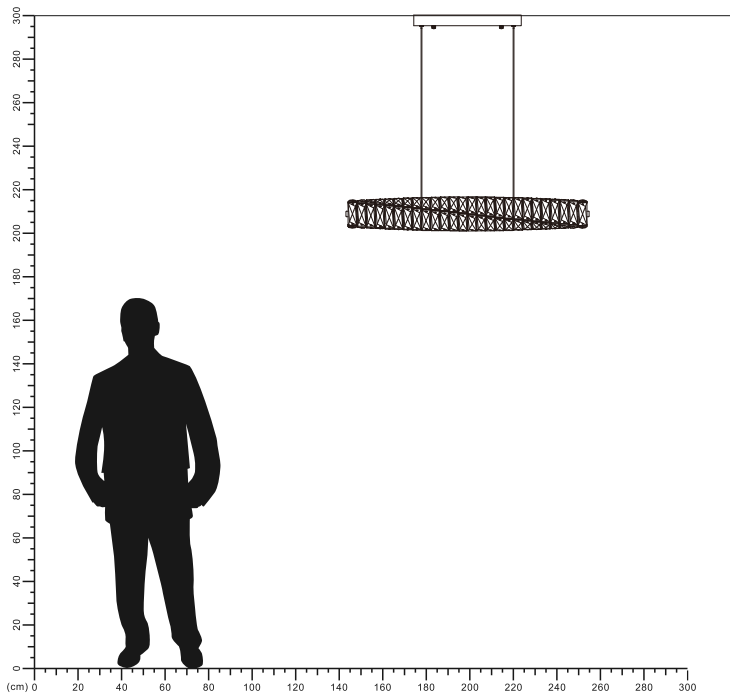

Description:
Crystal chandelier

Main material:
Aluminum+Crystal

Specification
Energy saving, up to 85% energy saving comparing to standard halogen and incandescent lamps High quality light, high color rendering, less heat, no UV or IR radiation LED driver is included IP20

Applications
. Hotel
. Drawing room
. Dar