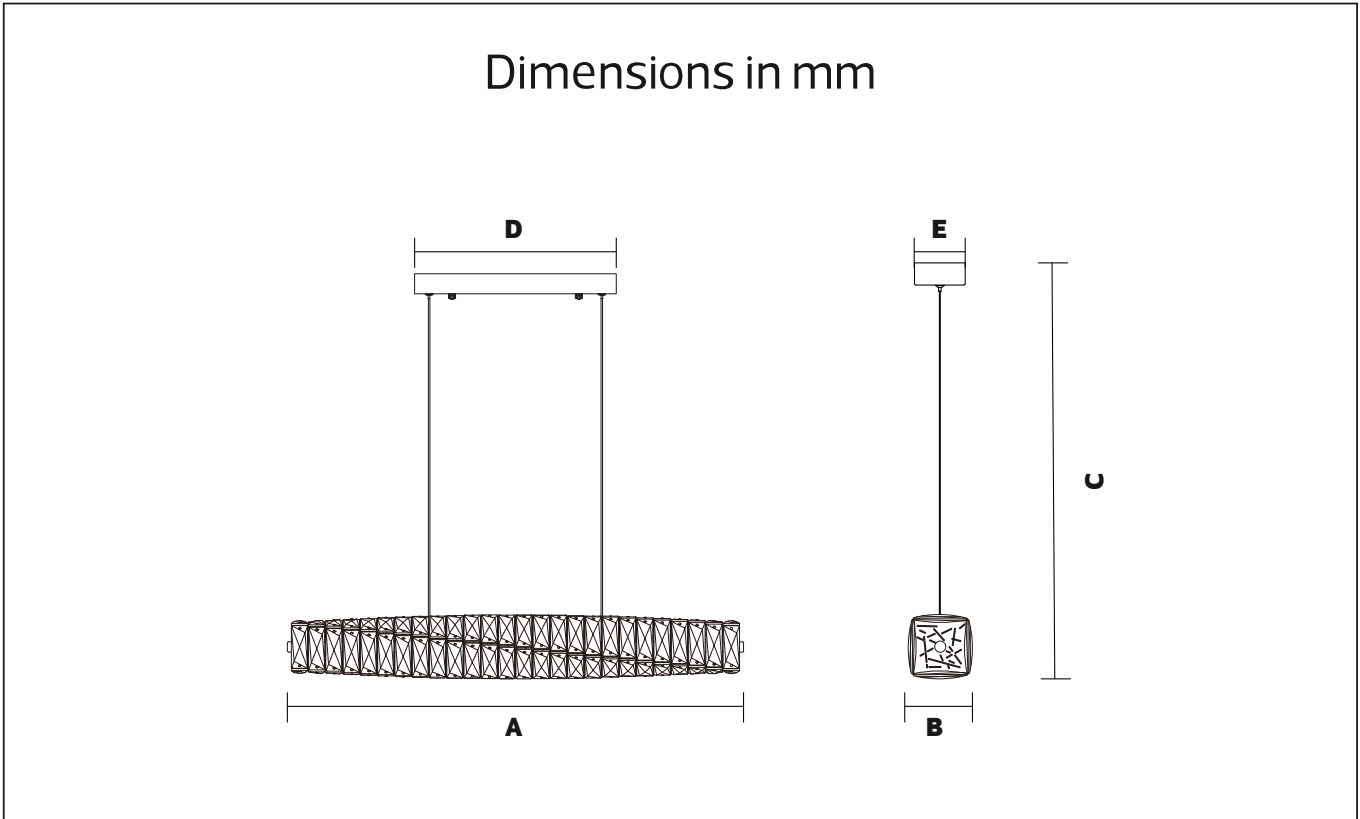

Crystal chandelier

ME2030B-80 ME2031B-100
IP20

Item Code	P (W)	CCT (K)	Output (lm)	lm/w	PF	Dimensions in mm					kg
						A	B	C	D	E	
ME2030B-80	25	3000	2250	90	≥0.9	800	90	1000	350	60	5.06
ME2031B-100	36	3000	3060	85	≥0.9	1000	90	1000	500	60	6.53

Description:
Crystal chandelier

Main material:
Aluminum+Crystal

Specification
Energy saving, up to 85% energy saving comparing to standard halogen and incandescent lamps High quality light, high color rendering, less heat, no UV or IR radiation LED driver is included IP20