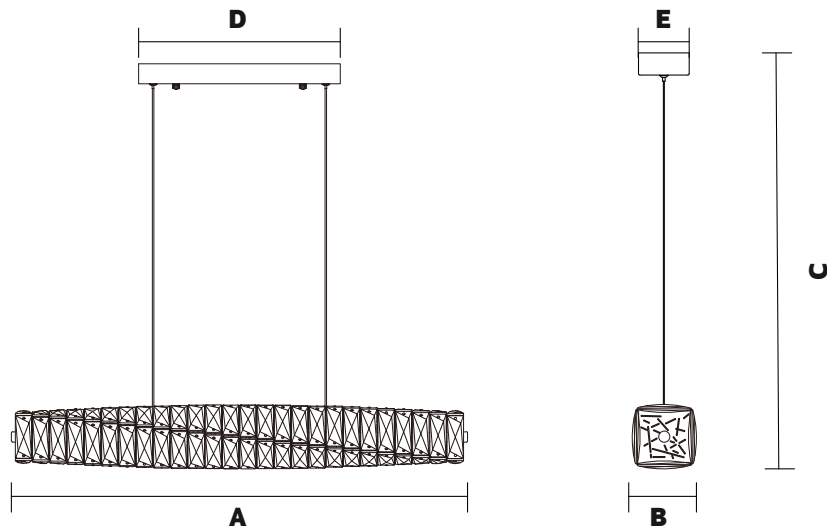

Crystal chandelier

ME2030B-80 ME2031B-100 ME2032B-120
IP20

Item Code	P (W)	CCT (K)	Output (lm)	lm/w	PF	Dimensions in mm					kg
						A	B	C	D	E	
ME2030B-80	25	3000	2250	90	≥0.9	800	90	1000	350	60	5.06
ME2031B-100	36	3000	3060	85	≥0.9	1000	90	1000	500	60	6.53
ME2032B-120	45	3000	3825	85	≥0.9	1200	90	1000	500	60	7.9

Dimensions in mm

Description:
Crystal chandelier

Main material:
Aluminum+Crystal

Specification
Energy saving, up to 85% energy saving comparing to standard halogen and incandescent lamps High quality light, high color rendering, less heat, no UV or IR radiation LED driver is included IP20