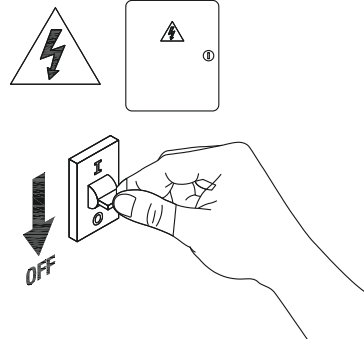

1

Turn off The Power

2

Drill 2 holes on your ceiling

3

Install base plate

4

connect the cable

5

Install the ceiling lamp on the base plate

6

Installation completed

7

Turn on the power