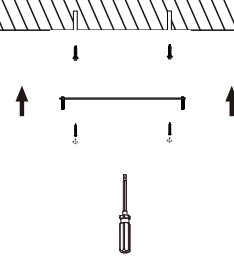

1

Turn off The Power