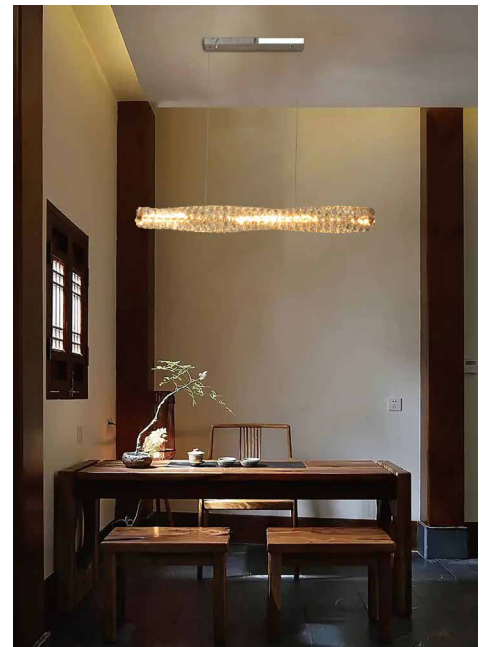

Description:
Crystal chandelier

Main material:
Aluminum+Crystal

Specification
Energy saving, up to 85% energy saving comparing to standard halogen and incandescent lamps High quality light, high color rendering, less heat, no UV or IR radiation LED driver is included IP20

Applications
. Hotel
. Drawing room
. Dar