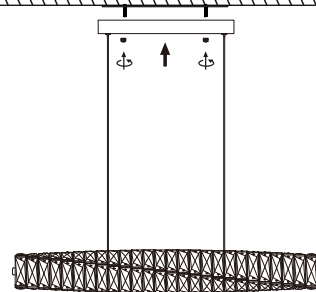

Dimensions in mm

Description:
Crystal chandelier

Main material:
Aluminum+Crystal

Specification
Energy saving, up to 85% energy saving comparing to standard halogen and incandescent lamps High quality light, high color rendering, less heat, no UV or IR radiation LED driver is included IP20

Applications
. Hotel
. Drawing room
. Dar

1

Turn off The Power

2

Drill 2 holes on your ceiling

3

Install base plate

4

connect the cable

5

Install the ceiling lamp on the base plate

6

Installation completed

7

Turn on the power