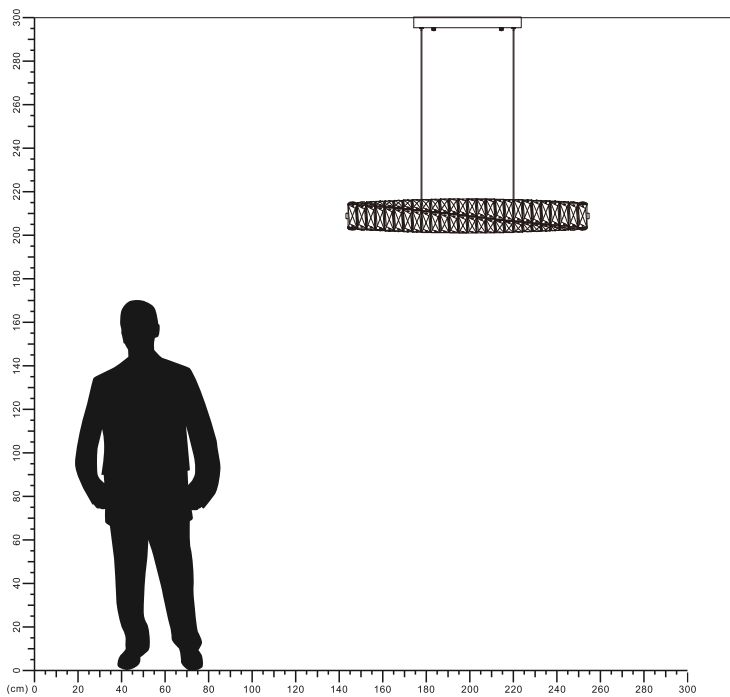

Description:
Crystal chandelier

Main material:
Aluminum+Crystal

Specification
Energy saving, up to 85% energy saving comparing to standard halogen and incandescent lamps High quality light, high color rendering, less heat, no UV or IR radiation LED driver is included IP20

Applications
. Hotel
. Drawing room
. Dar