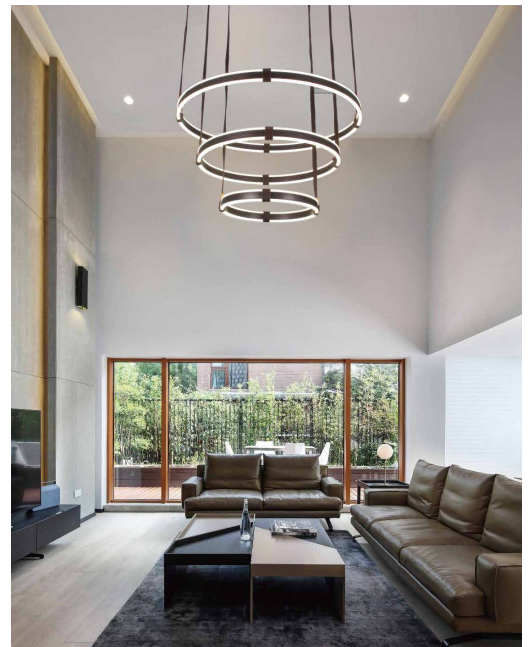

Description:
LED Ceiling Lamp

Main material:
Aluminum+Acrylic

Specification
Energy saving, up to 85% energy saving comparing to standard halogen and incandescent lamps High quality light, high color rendering, less heat, no UV or IR radiation LED driver is included IP20

Applications
. Hotel
. Drawing room
. Dar