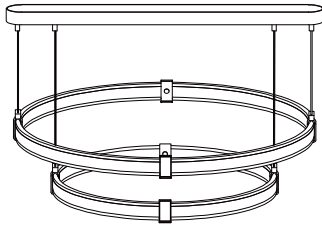

1

Turn off The Power

2

Drill 2 holes on your ceiling