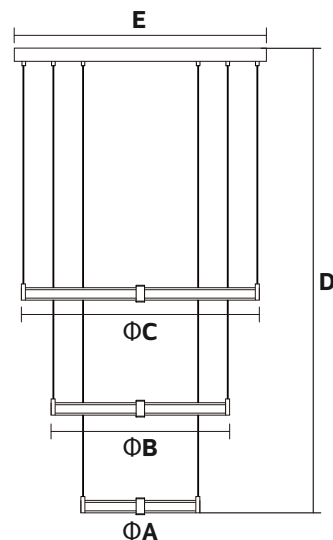

## LED Ceiling Lamp

ME2035B, ME2036B, ME2037B, ME2038B  
IP20

| Item Code | P (W) | CCT (K) | Color | Dimensions in mm |      |      |      |     | kg   |
|-----------|-------|---------|-------|------------------|------|------|------|-----|------|
|           |       |         |       | A                | B    | C    | D    | E   |      |
| ME2038B   | 45    | 3000    | Brown | Φ600             | 1000 | 650  | \    |     | 2.13 |
| ME2037B   | 65    | 3000    | Brown | Φ600             | Φ800 | 1200 | 850  |     | 4.24 |
| ME2036B   | 110   | 3000    | Brown | Φ600             | Φ800 | 1200 | 850  |     | 4.24 |
| ME2035B   | 140   | 3000    | Brown | Φ400             | Φ600 | Φ800 | 1500 | 850 | 5.23 |

### Dimensions in mm

Item Code: ME2038B

Item Code: ME2036B

Item Code: ME2037B

Item Code: ME2035B

**Description:**  
LED Ceiling Lamp

**Main material:**  
Aluminum+Acrylic

**Specification**  
Energy saving, up to 85% energy saving comparing to standard halogen and incandescent lamps High quality light, high color rendering, less heat, no UV or IR radiation LED driver is included IP20