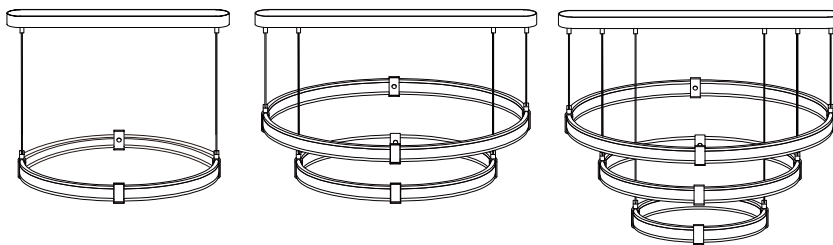

## LED Ceiling Lamp

ME2035B, ME2036B, ME2037B, ME2038B  
IP20

| Item Code | P (W) | CCT (K) | Color | Dimensions in mm |      |      |      |     | kg   |
|-----------|-------|---------|-------|------------------|------|------|------|-----|------|
|           |       |         |       | A                | B    | C    | D    | E   |      |
| ME2038B   | 45    | 3000    | Brown | Φ600             | 1000 | 650  | \    |     | 2.13 |
| ME2037B   | 65    | 3000    | Brown | Φ600             | Φ800 | 1200 | 850  |     | 4.24 |
| ME2036B   | 110   | 3000    | Brown | Φ600             | Φ800 | 1200 | 850  |     | 4.24 |
| ME2035B   | 140   | 3000    | Brown | Φ400             | Φ600 | Φ800 | 1500 | 850 | 5.23 |

### Dimensions in mm

Item Code: ME2038B

Item Code: ME2036B

Item Code: ME2037B

Item Code: ME2035B

**Description:**  
LED Ceiling Lamp

**Main material:**  
Aluminum+Acrylic

**Specification**  
Energy saving, up to 85% energy saving comparing to standard halogen and incandescent lamps High quality light, high color rendering, less heat, no UV or IR radiation LED driver is included IP20