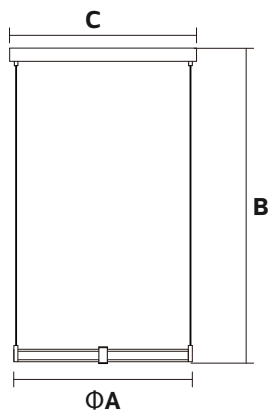

## LED Ceiling Lamp

ME2035B, ME2036B, ME2037B, ME2038B  
IP20

| Item Code | P (W) | CCT (K) | Color | Dimensions in mm |      |      |      |     | kg   |
|-----------|-------|---------|-------|------------------|------|------|------|-----|------|
|           |       |         |       | A                | B    | C    | D    | E   |      |
| ME2038B   | 45    | 3000    | Brown | Φ600             | 1000 | 650  | \    |     | 2.13 |
| ME2037B   | 65    | 3000    | Brown | Φ600             | Φ800 | 1200 | 850  |     | 4.24 |
| ME2036B   | 110   | 3000    | Brown | Φ600             | Φ800 | 1200 | 850  |     | 4.24 |
| ME2035B   | 140   | 3000    | Brown | Φ400             | Φ600 | Φ800 | 1500 | 850 | 5.23 |

### Dimensions in mm

Item Code: ME2038B

Item Code: ME2036B

Item Code: ME2037B

Item Code: ME2035B

**Description:**  
LED Ceiling Lamp

**Main material:**  
Aluminum+Acrylic

**Specification**  
Energy saving, up to 85% energy saving comparing to standard halogen and incandescent lamps High quality light, high color rendering, less heat, no UV or IR radiation LED driver is included IP20