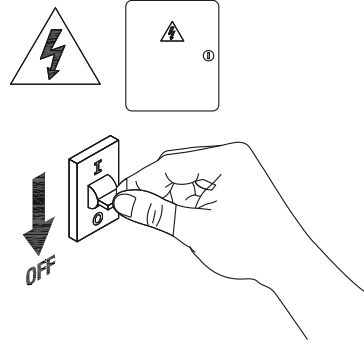

### Dimensions in mm

Item Code: ME2038B

Item Code: ME2036B

Item Code: ME2037B

Item Code: ME2035B

**Description:**  
LED Ceiling Lamp

**Main material:**  
Aluminum+Acrylic

**Specification**  
Energy saving, up to 85% energy saving comparing to standard halogen and incandescent lamps High quality light, high color rendering, less heat, no UV or IR radiation LED driver is included IP20

**Applications**  
. Hotel  
. Drawing room  
. Dar

**1**

**Turn off The Power**

**2**

**Drill 2 holes on your ceiling**

**3**

**Install base plate**

**4**