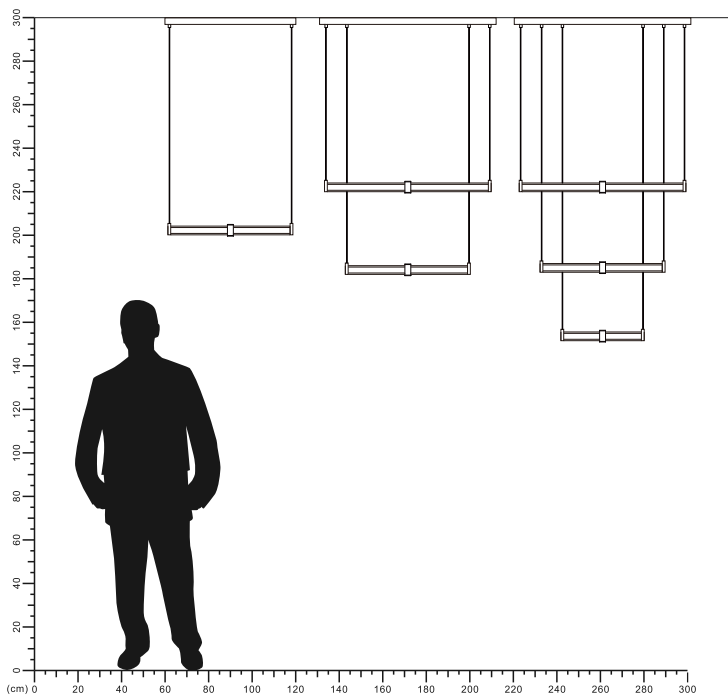

Description:
LED Ceiling Lamp

Main material:
Aluminum+Acrylic

Specification
Energy saving, up to 85% energy saving comparing to standard halogen and incandescent lamps High quality light, high color rendering, less heat, no UV or IR radiation LED driver is included IP20

Applications
. Hotel
. Drawing room
. Dar