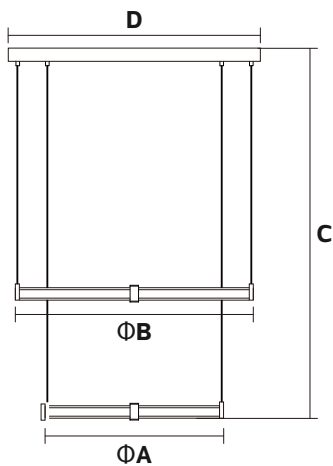

## LED Ceiling Lamp

ME2035B, ME2036B, ME2037B, ME2038B  
IP20

| Item Code | P (W) | CCT (K) | Color | Dimensions in mm |      |      |      |     | kg   |
|-----------|-------|---------|-------|------------------|------|------|------|-----|------|
|           |       |         |       | A                | B    | C    | D    | E   |      |
| ME2038B   | 45    | 3000    | Brown | Φ600             | 1000 | 650  | \    |     | 2.13 |
| ME2037B   | 65    | 3000    | Brown | Φ600             | Φ800 | 1200 | 850  |     | 4.24 |
| ME2036B   | 110   | 3000    | Brown | Φ600             | Φ800 | 1200 | 850  |     | 4.24 |
| ME2035B   | 140   | 3000    | Brown | Φ400             | Φ600 | Φ800 | 1500 | 850 | 5.23 |

### Dimensions in mm

Item Code: ME2038B

Item Code: ME2036B

Item Code: ME2037B

Item Code: ME2035B

**Description:**  
LED Ceiling Lamp

**Main material:**  
Aluminum+Acrylic

**Specification**  
Energy saving, up to 85% energy saving comparing to standard halogen and incandescent lamps High quality light, high color rendering, less heat, no UV or IR radiation LED driver is included IP20