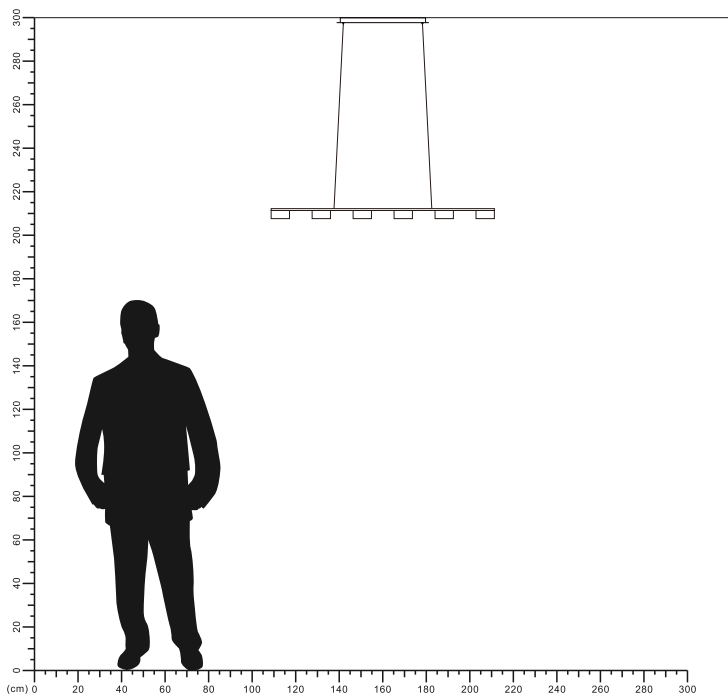

Description:
LED Ceiling Lamp

Main material:
Aluminum+Acrylic

Specification
Energy saving, up to 85% energy saving comparing to standard halogen and incandescent lamps High quality light, high color rendering, less heat, no UV or IR radiation LED driver is included IP20

Applications
. Hotel
. Drawing room
. Dar