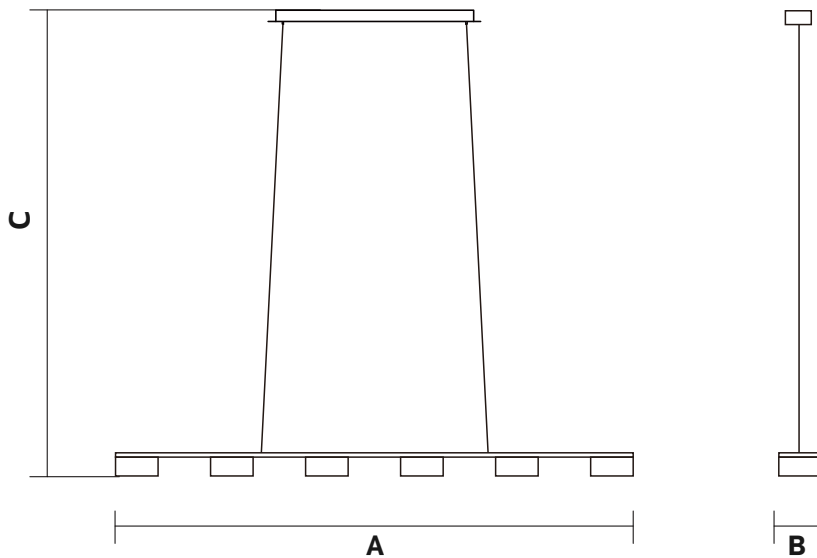

## LED Ceiling Lamp

ME2046A-BK

IP20

Item Code	P (W)	CCT(K)	Color	Dimensions in mm			kg
				A	B	C	
ME2046A-BK	30	3000	Black	1200	80	1000	3.67

### Dimensions in mm

**Description:**  
LED Ceiling Lamp

**Main material:**  
Aluminum+Acrylic

**Specification**  
Energy saving, up to 85% energy saving comparing to standard halogen and incandescent lamps High quality light, high color rendering, less heat, no UV or IR radiation LED driver is included IP20