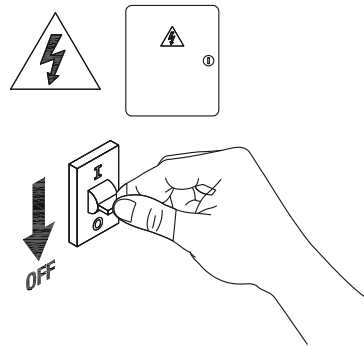

### Dimensions in mm

**Description:**  
LED Ceiling Lamp

**Main material:**  
Aluminum+Acrylic

**Specification**  
Energy saving, up to 85% energy saving comparing to standard halogen and incandescent lamps High quality light, high color rendering, less heat, no UV or IR radiation LED driver is included IP20

**Applications**  
. Hotel  
. Drawing room  
. Dar

**1**

**Turn off The Power**

**2**

**Drill 2 holes on your ceiling**

**3**

**Install base plate**

**4**