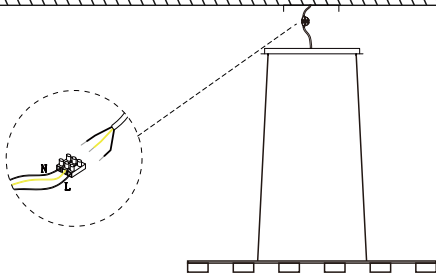

### Dimensions in mm

**Description:**  
LED Ceiling Lamp

**Main material:**  
Aluminum+Acrylic

**Specification**  
Energy saving, up to 85% energy saving comparing to standard halogen and incandescent lamps High quality light, high color rendering, less heat, no UV or IR radiation LED driver is included IP20

**Applications**  
. Hotel  
. Drawing room  
. Dar

**1**

**Turn off The Power**

**2**

**Drill 2 holes on your ceiling**

**3**

**Install base plate**

**4**