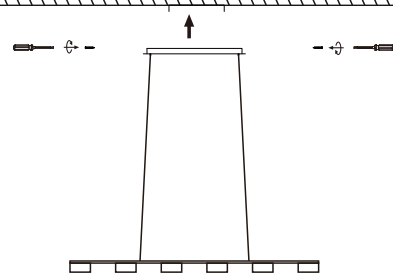

1

Turn off The Power

2

Drill 2 holes on your ceiling

3

Install base plate

4

connect the cable

5

Install the ceiling lamp on the base plate

6

Installation completed

7

Turn on the power