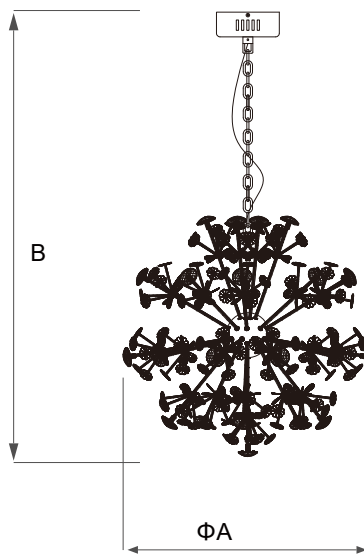

## LED Ceiling Lamp

ME2064A

IP20

Item Code	P (W)	CCT (K)	Dimensions in mm		kg
			A	B	
ME2064A	31W	3000	Φ530	1200	6.2

### Dimensions in mm

**Description:**  
LED Ceiling Lamp

**Main material:**  
Crystal+Aluminum

**Specification**

Special tree branch shape appearance, simple but full of personality and creative, randomly match the scene.  
IP20