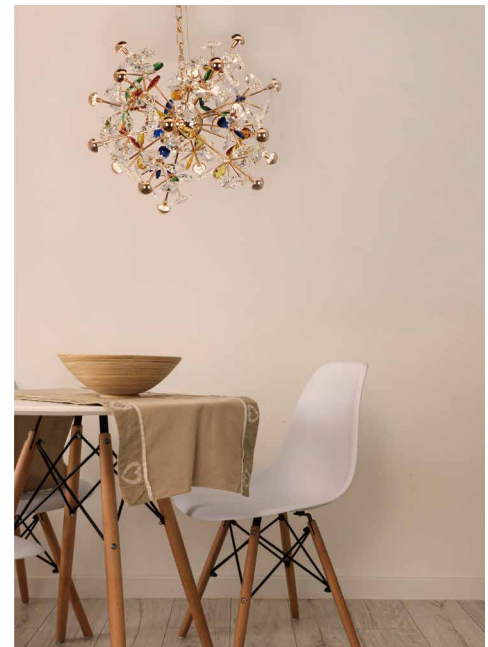

Applications

- . Hotel
- . Drawing room
- . Corridor