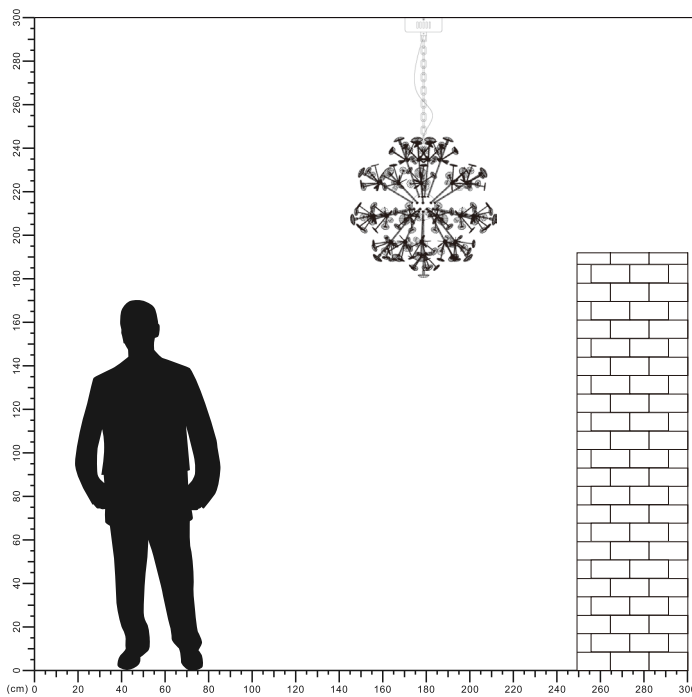

Applications

- . Hotel
- . Drawing room
- . Corridor