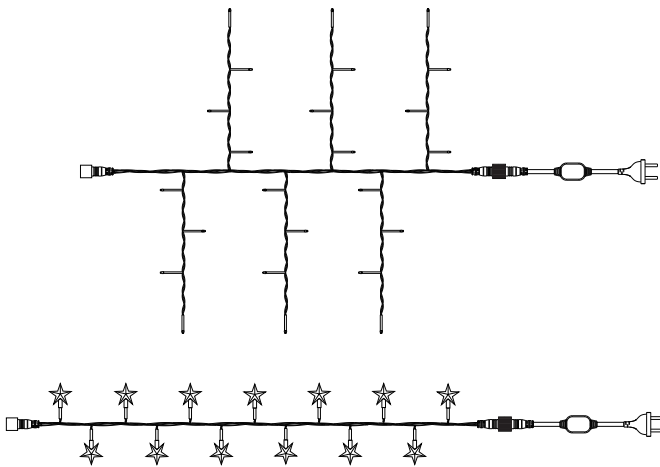

## LED SOFT ROPE Lamp

NR-2.5M/10M-4.5W

IP54

Item Code	P (W)	Length	CCT (K)	Beam angle	kg
NR-2.5M-4.5W-3000K-IP54	4.5	2.5M	3000	360°	0.35
NR-10M-4.5W-3000K-IP54	4.5	10M	3000	360°	0.44

### Dimensions in mm

NR-10M-4.5W-3000K-IP54

### Dimensions in mm

NR-2.5M-4.5W-3000K-IP54

**Description:**  
LED SOFT ROPE Lamp

**Main material:**  
PVC

**Specification**  
Energy saving, up to 85% energy saving comparing to standard halogen and incandescent lamps  
High quality light, high color rendering, less heat, no UV or IR radiation  
Build-in LED Driver  
IP54