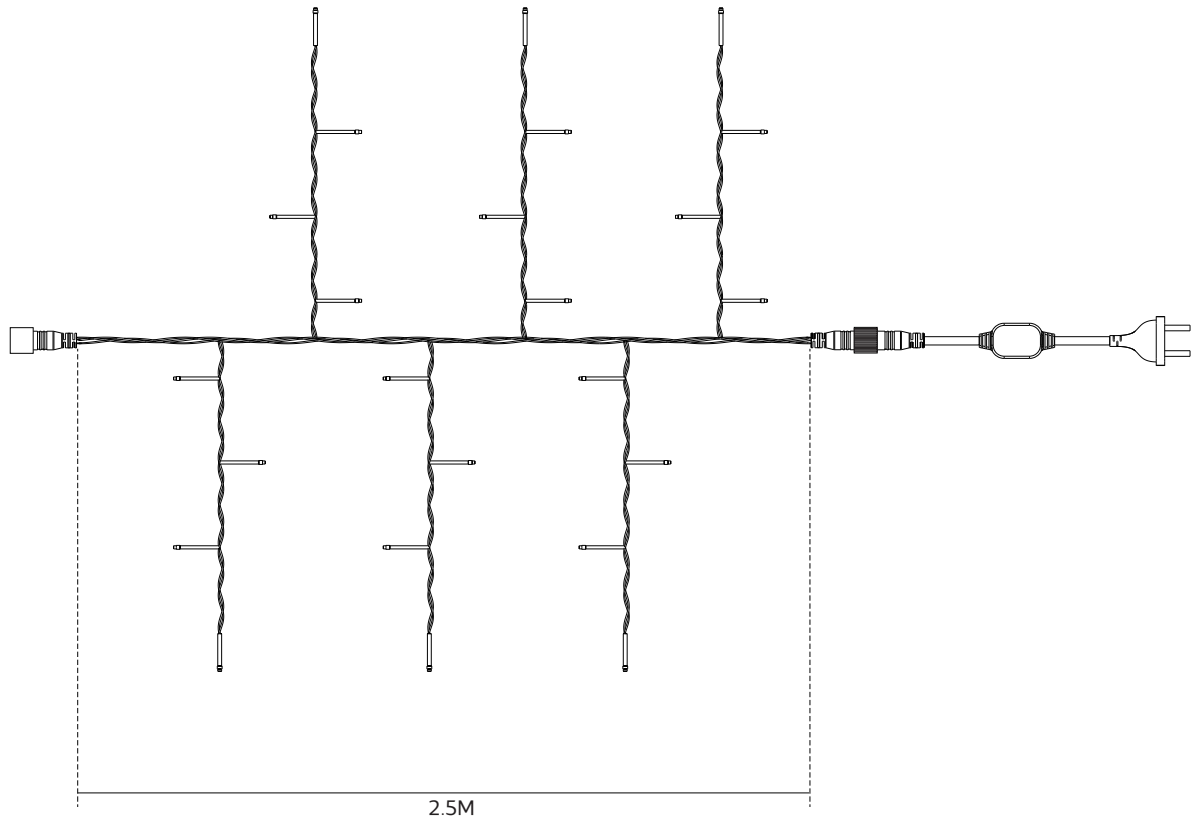

## LED SOFT ROPE Lamp

NR-2.5M/10M-4.5W

IP54

Item Code	P (W)	Length	CCT (K)	Beam angle	kg
NR-2.5M-4.5W-3000K-IP54	4.5	2.5M	3000	360°	0.35
NR-10M-4.5W-3000K-IP54	4.5	10M	3000	360°	0.44

### Dimensions in mm

NR-10M-4.5W-3000K-IP54

### Dimensions in mm

NR-2.5M-4.5W-3000K-IP54

**Description:**  
LED SOFT ROPE Lamp

**Main material:**  
PVC

**Specification**  
Energy saving, up to 85% energy saving comparing to standard halogen and incandescent lamps  
High quality light, high color rendering, less heat, no UV or IR radiation  
Build-in LED Driver  
IP54