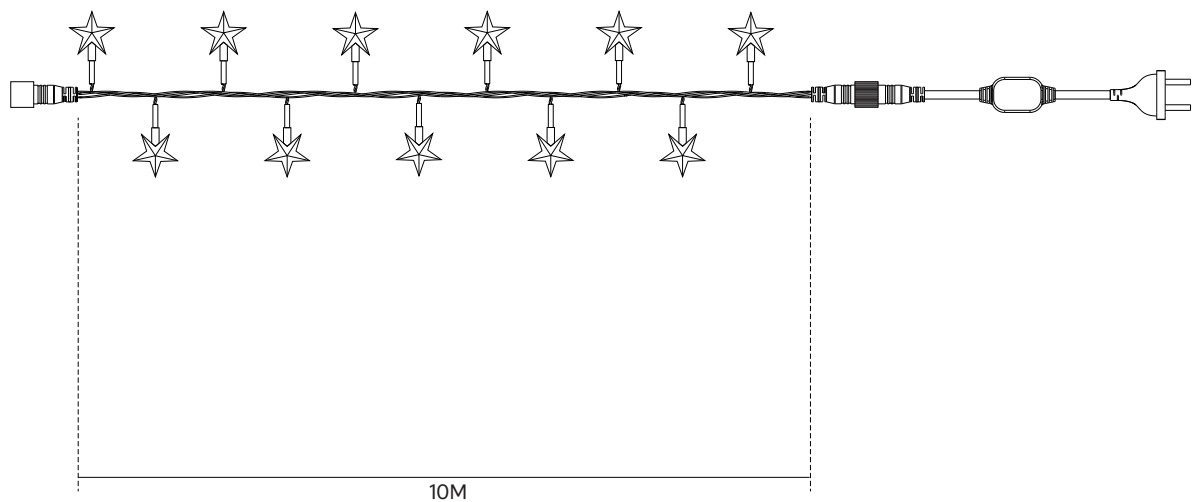

## LED SOFT ROPE Lamp

NR-2.5M/10M-4.5W

IP54

Item Code	P (W)	Length	CCT (K)	Beam angle	kg
NR-2.5M-4.5W-3000K-IP54	4.5	2.5M	3000	360°	0.35
NR-10M-4.5W-3000K-IP54	4.5	10M	3000	360°	0.44

### Dimensions in mm

NR-10M-4.5W-3000K-IP54

### Dimensions in mm

NR-2.5M-4.5W-3000K-IP54

**Description:**  
LED SOFT ROPE Lamp

**Main material:**  
PVC

**Specification**  
Energy saving, up to 85% energy saving comparing to standard halogen and incandescent lamps  
High quality light, high color rendering, less heat, no UV or IR radiation  
Build-in LED Driver  
IP54