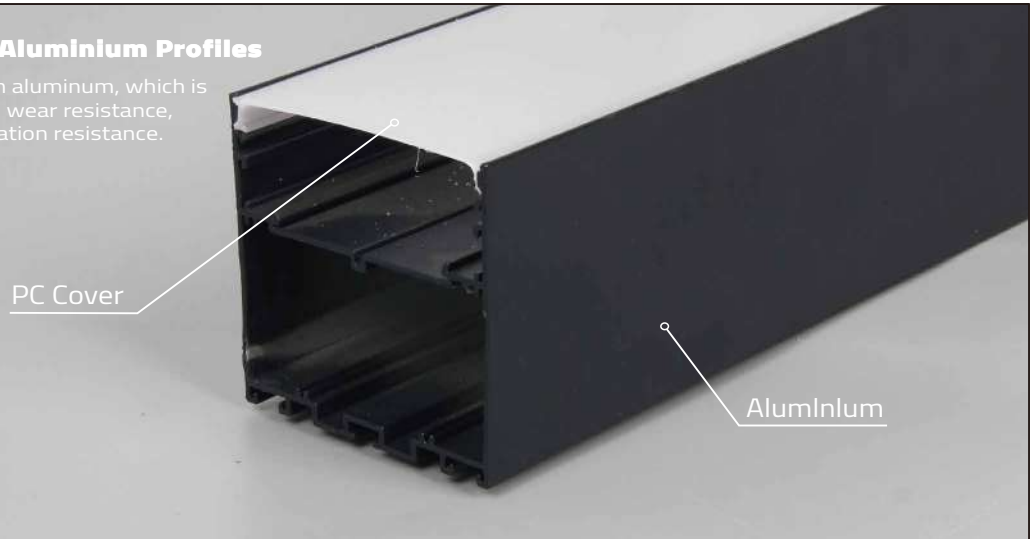

Aluminum Profile

PXG-7676 Series
IP20

Item Code	Thickness (mm)	Frame Color	Material	Dimensions in mm				kg
				A	B	C	D	
PXG-7676-WH	1	White	Aluminum	4000	80	78	50	5.04
PXG-7676-BK	1	Black	Aluminum	4000	80	78	50	5.04
NR-7676-PC	1	Milky white	PC	4000	10	76	\	0.56
NR-7676-ACS-WH	\	White	Aluminum	□77.5	2	\	\	0.04
NR-7676-ACS-BK	\	Black	Aluminum	□77.5	2	\	\	0.04
NR-7676-L-WH	1	White	Aluminum	500	500	78	50	1.05
NR-7676-L-BK	1	Black	Aluminum	500	500	78	50	1.05

The profile is made of aviation aluminum, which is easy to process and has good wear resistance, corrosion resistance and oxidation resistance.

Description:
Aluminum Profile

Main material:
Engineering plastics+Aluminum

Specification
Simple and elegant, beautiful, with the use of strip light can make the whole room atmosphere upgrade grade IP20

Applications
•The Wall
•The ceiling

 <p>1 Turn off The Power</p>	 <p>2 Drill 2 holes on your ceiling</p>
 <p>3 Fix screw</p>	 <p>4 install the strip light into the aluminum profile, then put the cap install to the both side, finally install the PC cover.</p>
 <p>5 Fixing the lamp body</p>	 <p>6 Connecting the cables and fixing the aluminum fixing pendant to the ceiling base</p>
 <p>7 Installation completed</p>	 <p>8 Turn on the power</p>