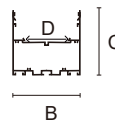

Aluminum Profile

PXG-7676 Series
IP20

Item Code	Thickness (mm)	Frame Color	Material	Dimensions in mm				kg
				A	B	C	D	
PXG-7676-WH	1	White	Aluminum	4000	80	78	50	5.04
PXG-7676-BK	1	Black	Aluminum	4000	80	78	50	5.04
NR-7676-PC	1	Milky white	PC	4000	10	76	\	0.56
NR-7676-ACS-WH	\	White	Aluminum	□77.5	2	\	\	0.04
NR-7676-ACS-BK	\	Black	Aluminum	□77.5	2	\	\	0.04
NR-7676-L-WH	1	White	Aluminum	500	500	78	50	1.05
NR-7676-L-BK	1	Black	Aluminum	500	500	78	50	1.05

Dimensions in mm

Item Code:NR-7676-ACS Series

Item Code:NR-7676-PC

A

Item Code:PXG-7676 Series

A

Item Code:NR-7676-L- Series

High Quality Aviation Aluminium Profiles