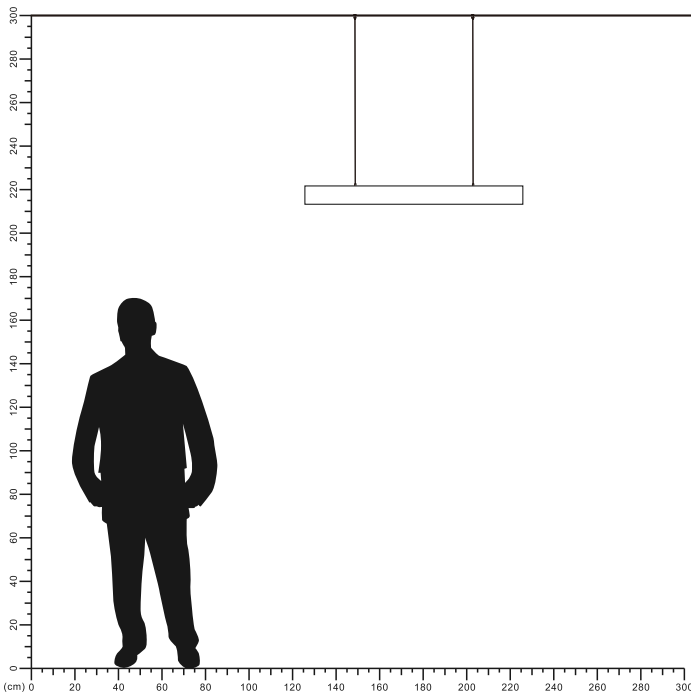

High Quality Aviation Aluminium Profiles

The profile is made of aviation aluminum, which is easy to process and has good wear resistance, corrosion resistance and oxidation resistance.

Description:
Aluminum Profile

Main material:
Engineering plastics+Aluminum

Specification
Simple and elegant, beautiful, with the use of strip light can make the whole room atmosphere upgrade grade IP20

Applications
•The Wall
•The ceiling