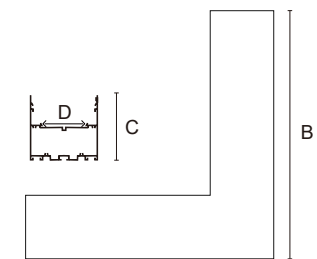

Aluminum Profile

PXG-7676 Series
IP20

Item Code	Thickness (mm)	Frame Color	Material	Dimensions in mm				kg
				A	B	C	D	
PXG-7676-WH	1	White	Aluminum	4000	80	78	50	5.04
PXG-7676-BK	1	Black	Aluminum	4000	80	78	50	5.04
NR-7676-PC	1	Milky white	PC	4000	10	76	\	0.56
NR-7676-ACS-WH	\	White	Aluminum	□77.5	2	\	\	0.04
NR-7676-ACS-BK	\	Black	Aluminum	□77.5	2	\	\	0.04
NR-7676-L-WH	1	White	Aluminum	500	500	78	50	1.05
NR-7676-L-BK	1	Black	Aluminum	500	500	78	50	1.05

Dimensions in mm

Item Code:NR-7676-ACS Series

Item Code:NR-7676-PC

A

Item Code:PXG-7676 Series

A

Item Code:NR-7676-L- Series

High Quality Aviation Aluminium Profiles