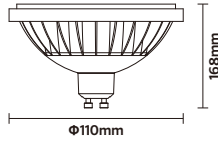

ta:40°C

Customer Service Center: 8004300030

Made in China
صنع في الصين