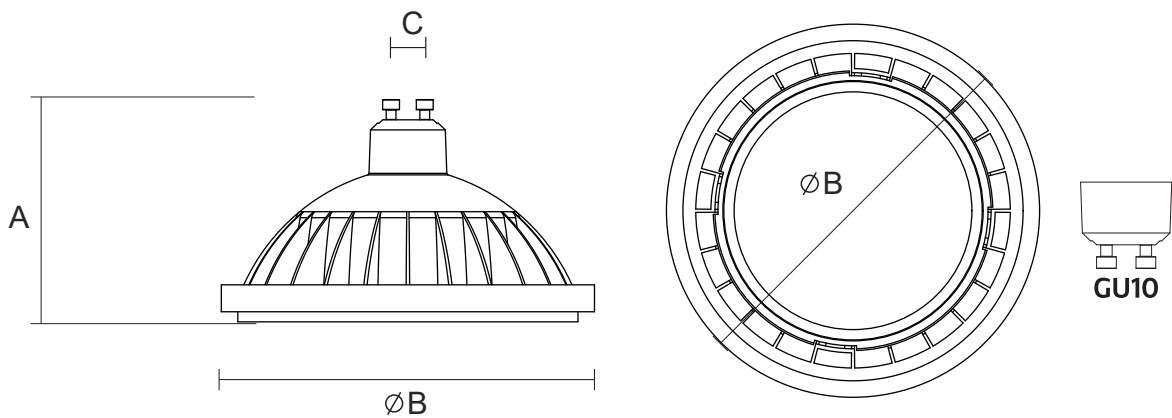

LED AR111 GU10

NR-AR111-GU10-7

Item Code	P(W)	Beam Angle	Ra	Output (lm)	lm/W	Lamp Base	Dimensions in mm			kg
							A	B	C	
NR-AR111-GU10-7	7	100°	≥80	616	88	GU10	168	110	10	0.09

Dimensions in mm

Soft light design

Ventilation convection heat dissipation design

Description:
NR-AR111-GU10-7
IP20

Main material:
 Engineering plastic + High quality SMD LED

Specification:
 Energy saving, upto 85% energy saving comparing to standard halogen and incandescent lamps Long life, up to 20,000 hours
 High quality light, high color rendering, less heat, no UV or IR radiation