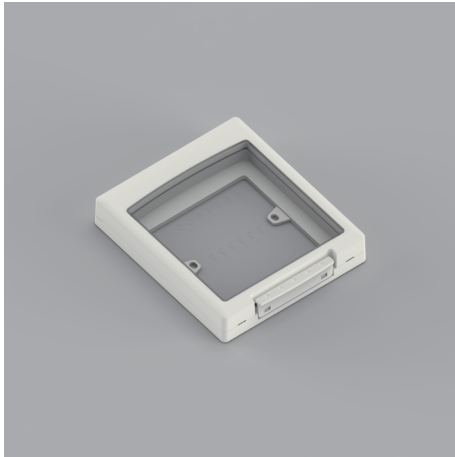

Switch Waterproof Box

NR-BC-IP65 Series
IP65

Item Code	Color	Match Size (mm)	Dimensions in mm			
			A	B	C	
NR-BC-IP65-BK	Black	86*86	106	22	122	0.08
NR-BC-IP65-WH	White	86*86	106	22	122	0.08
NR-BC-IP65-GR	Gray	86*86	106	22	122	0.08

Dimensions in mm

A

B

Description:
Switch Waterproof Box

Main material:
Engineering plastic +Silicone material

- Applications**
- . Shower room
 - . Kitchen
 - . Veranda