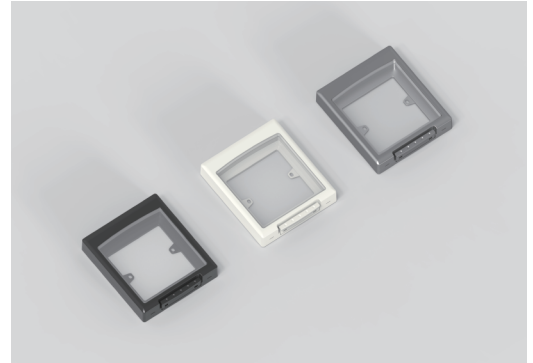

Switch Waterproof Box

NR-BC-IP65 Series
IP65

Item Code	Color	Match Size (mm)	Dimensions in mm			
			A	B	C	
NR-BC-IP65-BK	Black	86*86	106	22	122	0.08
NR-BC-IP65-WH	White	86*86	106	22	122	0.08
NR-BC-IP65-GR	Gray	86*86	106	22	122	0.08

Dimensions in mm

A

B

Description:
Switch Waterproof Box

Main material:
Engineering plastic +Silicone material

- Applications**
- . Shower room
 - . Kitchen
 - . Veranda