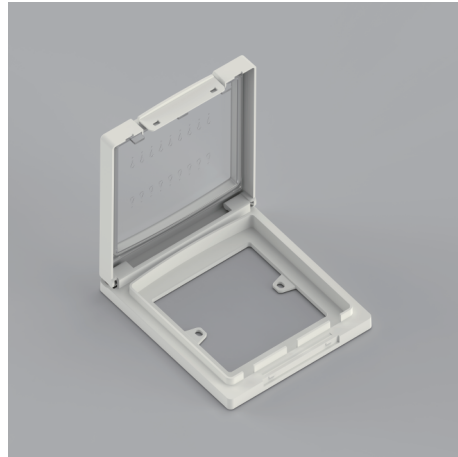

Switch Waterproof Box

NR-BC-IP65 Series
IP65

Item Code	Color	Match Size (mm)	Dimensions in mm			
			A	B	C	
NR-BC-IP65-BK	Black	86*86	106	22	122	0.08
NR-BC-IP65-WH	White	86*86	106	22	122	0.08
NR-BC-IP65-GR	Gray	86*86	106	22	122	0.08

Dimensions in mm

A

B

Description:
Switch Waterproof Box

Main material:
Engineering plastic +Silicone material

- Applications**
- . Shower room
 - . Kitchen
 - . Veranda