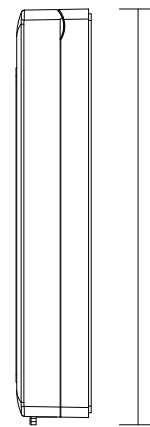

Switch Waterproof Box

NR-BC-IP65 Series
IP65

Item Code	Color	Match Size (mm)	Dimensions in mm			
			A	B	C	
NR-BC-IP65-BK	Black	86*86	106	22	122	0.08
NR-BC-IP65-WH	White	86*86	106	22	122	0.08
NR-BC-IP65-GR	Gray	86*86	106	22	122	0.08

Dimensions in mm

A

B

Description:
Switch Waterproof Box

Main material:
Engineering plastic +Silicone material

- Applications**
- . Shower room
 - . Kitchen
 - . Veranda