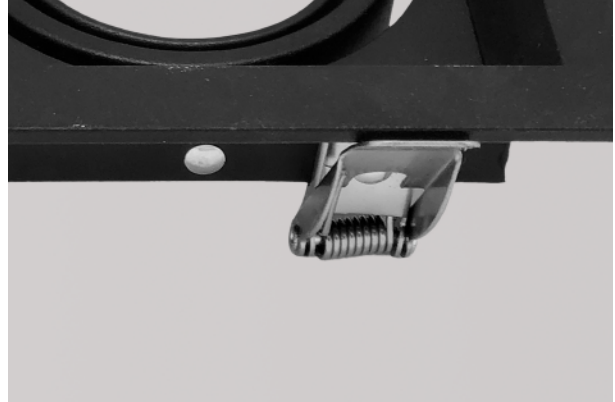

Lamp Frame

NR-BG102-FRAME Series
IP20

Item Code	Match Lamp	Color	Dimensions in mm			Hole Size (mm)	kg
			A	B	C		
NR-BG102-FRAME-1	GU10	Black/White	124	124	40	100*100	0.10
NR-BG102-FRAME-2	GU10	Black/White	222	124	43	100*200	0.18
NR-BG102-FRAME-3	GU10	Black/White	300	124	43	100*280	0.30

Dimensions in mm

NR-BG102-FRAME-1

NR-BG102-FRAME-2

NR-BG102-FRAME-3

Description:
NR-BG102-FRAME Series

Main material:
Die-cast aluminum + iron

- Applications**
- . Shopping mall
 - . Office buildings
 - . Exhibition hall