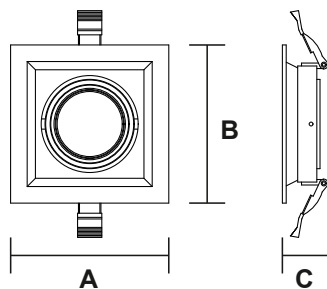

Lamp Frame

NR-BG102-FRAME Series
IP20

Item Code	Match Lamp	Color	Dimensions in mm			Hole Size (mm)	kg
			A	B	C		
NR-BG102-FRAME-1	GU10	Black/White	124	124	40	100*100	0.10
NR-BG102-FRAME-2	GU10	Black/White	222	124	43	100*200	0.18
NR-BG102-FRAME-3	GU10	Black/White	300	124	43	100*280	0.30

Dimensions in mm

NR-BG102-FRAME-1

NR-BG102-FRAME-2

NR-BG102-FRAME-3

Description:
NR-BG102-FRAME Series

Main material:
Die-cast aluminum + iron

- Applications**
- . Shopping mall
 - . Office buildings
 - . Exhibition hall