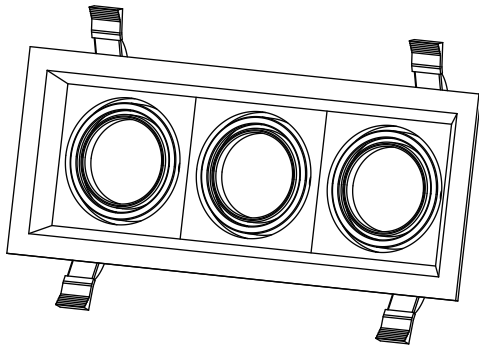

Lamp Frame

NR-BG102-FRAME Series
IP20

Item Code	Match Lamp	Color	Dimensions in mm			Hole Size (mm)	kg
			A	B	C		
NR-BG102-FRAME-1	GU10	Black/White	124	124	40	100*100	0.10
NR-BG102-FRAME-2	GU10	Black/White	222	124	43	100*200	0.18
NR-BG102-FRAME-3	GU10	Black/White	300	124	43	100*280	0.30

Dimensions in mm

NR-BG102-FRAME-1

NR-BG102-FRAME-2

NR-BG102-FRAME-3

Description:
NR-BG102-FRAME Series

Main material:
Die-cast aluminum + iron

- Applications**
- . Shopping mall
 - . Office buildings
 - . Exhibition hall