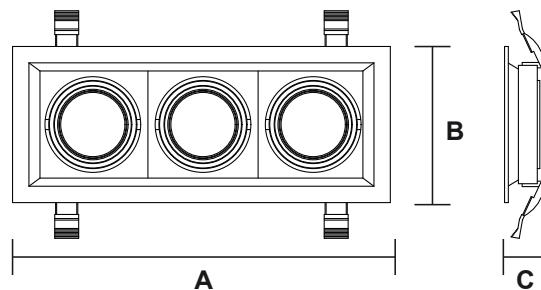

Lamp Frame

NR-BG102-FRAME Series
IP20

Item Code	Match Lamp	Color	Dimensions in mm			Hole Size (mm)	kg
			A	B	C		
NR-BG102-FRAME-1	GU10	Black/White	124	124	40	100*100	0.10
NR-BG102-FRAME-2	GU10	Black/White	222	124	43	100*200	0.18
NR-BG102-FRAME-3	GU10	Black/White	300	124	43	100*280	0.30

Dimensions in mm

NR-BG102-FRAME-1

NR-BG102-FRAME-2

NR-BG102-FRAME-3

Description:
NR-BG102-FRAME Series

Main material:
Die-cast aluminum + iron

- Applications**
- . Shopping mall
 - . Office buildings
 - . Exhibition hall