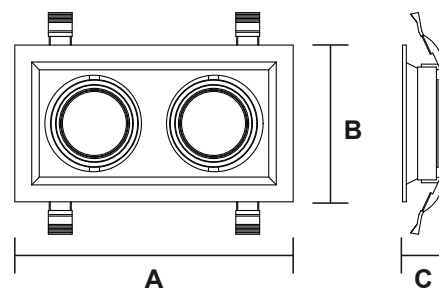

Lamp Frame

NR-BG102-FRAME Series
IP20

Item Code	Match Lamp	Color	Dimensions in mm			Hole Size (mm)	kg
			A	B	C		
NR-BG102-FRAME-1	GU10	Black/White	124	124	40	100*100	0.10
NR-BG102-FRAME-2	GU10	Black/White	222	124	43	100*200	0.18
NR-BG102-FRAME-3	GU10	Black/White	300	124	43	100*280	0.30

Dimensions in mm

NR-BG102-FRAME-1

NR-BG102-FRAME-2

NR-BG102-FRAME-3

Description:
NR-BG102-FRAME Series

Main material:
Die-cast aluminum + iron

- Applications**
- . Shopping mall
 - . Office buildings
 - . Exhibition hall