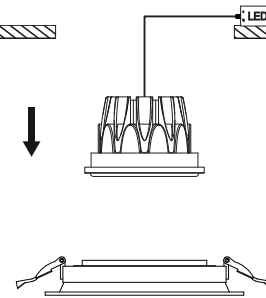

## Lamp Frame

NR-BG106-FRAME Series  
IP20

Item Code	Match Lamp	Color	Dimensions in mm			Hole Size (mm)	kg
			A	B	C		
NR-BG106-FRAME-1	AR111	Black/White	185	185	40	165*165	0.27
NR-BG106-FRAME-2	AR111	Black/White	335	185	43	320*165	0.40
NR-BG106-FRAME-3	AR111	Black/White	486	185	45	470*165	0.50

### Dimensions in mm

NR-BG106-FRAME-1

NR-BG106-FRAME-2

NR-BG106-FRAME-3

**Description:**  
NR-BG106-FRAME Series

**Main material:**  
Die-cast aluminum + iron

- Applications**
- . Shoping mall
  - . Office buildings
  - . Exhibition hall

**1**

Turn off The Power

**2**

Cut a hole in the ceiling

**3**

Snap the LED cup into the outer ring

**4**

Buckle automatically fall down place them in the ceiling