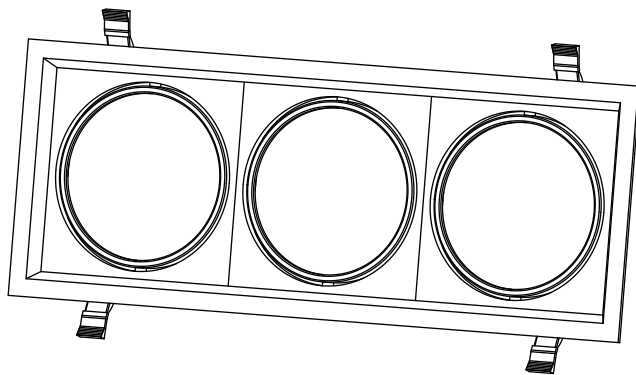

## Lamp Frame

NR-BG106-FRAME Series  
IP20

Item Code	Match Lamp	Color	Dimensions in mm			Hole Size (mm)	kg
			A	B	C		
NR-BG106-FRAME-1	AR111	Black/White	185	185	40	165*165	0.27
NR-BG106-FRAME-2	AR111	Black/White	335	185	43	320*165	0.40
NR-BG106-FRAME-3	AR111	Black/White	486	185	45	470*165	0.50

### Dimensions in mm

NR-BG106-FRAME-1

NR-BG106-FRAME-2

NR-BG106-FRAME-3

**Description:**  
NR-BG106-FRAME Series

**Main material:**  
Die-cast aluminum + iron

- Applications**
- . Shoping mall
  - . Office buildings
  - . Exhibition hall

**1**

Turn off The Power

**2**

Cut a hole in the ceiling

**3**

Snap the LED cup into the outer ring

**4**

Buckle automatically fall down place them in the ceiling