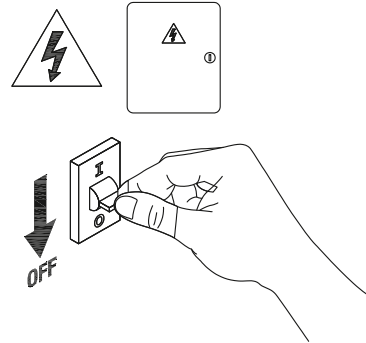

### Dimensions in mm

NR-BG106-FRAME-1

NR-BG106-FRAME-2

NR-BG106-FRAME-3

**Description:**  
NR-BG106-FRAME Series

**Main material:**  
Die-cast aluminum + iron

- Applications**
- . Shoping mall
  - . Office buildings
  - . Exhibition hall

**1**

Turn off The Power

**2**

Cut a hole in the ceiling

**3**

Snap the LED cup into the outer ring

**4**

Buckle automatically fall down place them in the ceiling