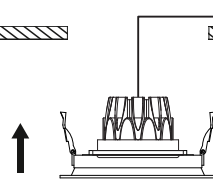

## Lamp Frame

NR-BG106-FRAME Series  
IP20

Item Code	Match Lamp	Color	Dimensions in mm			Hole Size (mm)	kg
			A	B	C		
NR-BG106-FRAME-1	AR111	Black/White	185	185	40	165*165	0.27
NR-BG106-FRAME-2	AR111	Black/White	335	185	43	320*165	0.40
NR-BG106-FRAME-3	AR111	Black/White	486	185	45	470*165	0.50

**1**

Turn off The Power

**2**

Cut a hole in the ceiling

**3**

Snap the LED cup into the outer ring

**4**

Buckle automatically fall down place them in the ceiling