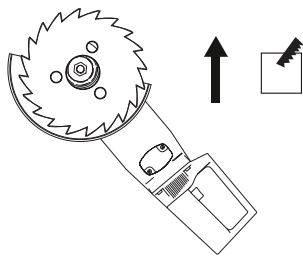

## Lamp Frame

NR-BG106-FRAME Series  
IP20

Item Code	Match Lamp	Color	Dimensions in mm			Hole Size (mm)	kg
			A	B	C		
NR-BG106-FRAME-1	AR111	Black/White	185	185	40	165*165	0.27
NR-BG106-FRAME-2	AR111	Black/White	335	185	43	320*165	0.40
NR-BG106-FRAME-3	AR111	Black/White	486	185	45	470*165	0.50

### Dimensions in mm

NR-BG106-FRAME-1

NR-BG106-FRAME-2

NR-BG106-FRAME-3

**Description:**  
NR-BG106-FRAME Series

**Main material:**  
Die-cast aluminum + iron

- Applications**
- . Shoping mall
  - . Office buildings
  - . Exhibition hall

**1**

Turn off The Power

**2**

Cut a hole in the ceiling

**3**

Snap the LED cup into the outer ring

**4**

Buckle automatically fall down place them in the ceiling