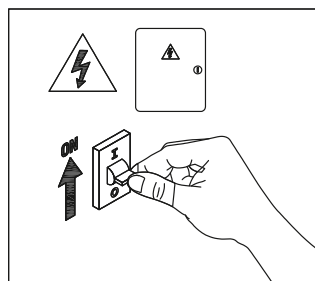

**1**

Turn off The Power

**2**

Cut a hole in the ceiling

**3**

Snap the LED cup into the outer ring

**4**

Buckle automatically fall down place them in the ceiling

**5**

installaion is complete

**6**

Turn on the power

**7**