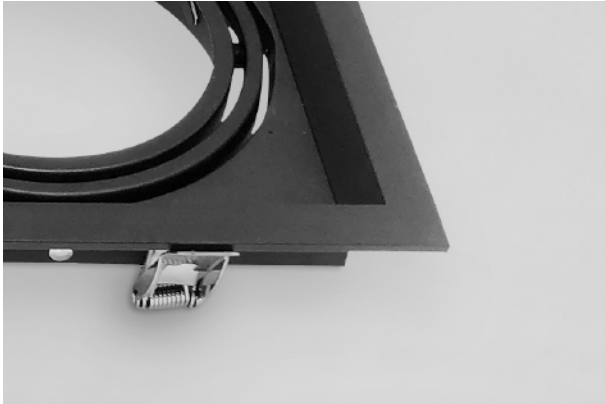

## Lamp Frame

NR-BG106-FRAME Series  
IP20

Item Code	Match Lamp	Color	Dimensions in mm			Hole Size (mm)	kg
			A	B	C		
NR-BG106-FRAME-1	AR111	Black/White	185	185	40	165*165	0.27
NR-BG106-FRAME-2	AR111	Black/White	335	185	43	320*165	0.40
NR-BG106-FRAME-3	AR111	Black/White	486	185	45	470*165	0.50

### Dimensions in mm

NR-BG106-FRAME-1

NR-BG106-FRAME-2

NR-BG106-FRAME-3

**Description:**  
NR-BG106-FRAME Series

**Main material:**  
Die-cast aluminum + iron

- Applications**
- . Shoping mall
  - . Office buildings
  - . Exhibition hall

**1**

Turn off The Power

**2**

Cut a hole in the ceiling

**3**

Snap the LED cup into the outer ring

**4**

Buckle automatically fall down place them in the ceiling