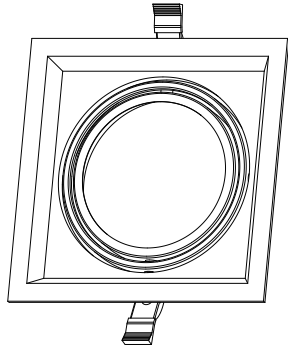

## Lamp Frame

NR-BG106-FRAME Series  
IP20

Item Code	Match Lamp	Color	Dimensions in mm			Hole Size (mm)	kg
			A	B	C		
NR-BG106-FRAME-1	AR111	Black/White	185	185	40	165*165	0.27
NR-BG106-FRAME-2	AR111	Black/White	335	185	43	320*165	0.40
NR-BG106-FRAME-3	AR111	Black/White	486	185	45	470*165	0.50

### Dimensions in mm

NR-BG106-FRAME-1

NR-BG106-FRAME-2

NR-BG106-FRAME-3

**Description:**  
NR-BG106-FRAME Series

**Main material:**  
Die-cast aluminum + iron

- Applications**
- . Shoping mall
  - . Office buildings
  - . Exhibition hall

**1**

Turn off The Power

**2**

Cut a hole in the ceiling

**3**

Snap the LED cup into the outer ring

**4**

Buckle automatically fall down place them in the ceiling