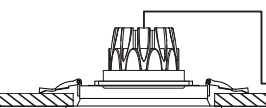

**1**

Turn off The Power

**2**

Cut a hole in the ceiling

**3**

Snap the LED cup into the outer ring

**4**

Buckle automatically fall down place them in the ceiling