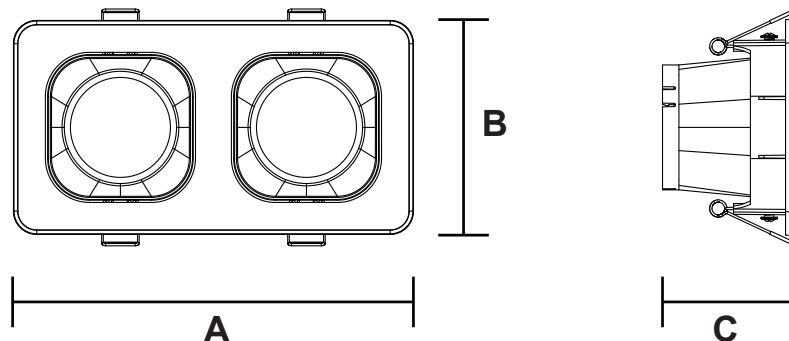

Lamp Frame

NR-BG108 Series
IP20

Item Code	Match Lamp	Color	Dimensions in mm			Hole Size (mm)	kg
			A	B	C		
NR-BG108-1-WBK	GU10/MR16	White	92	92	55	Ø85	0.05
NR-BG108-2-WBK	GU10/MR16	White	172	92	55	82x155	0.10
NR-BG108-1-BBK	GU10/MR16	Black	92	92	55	Ø85	0.05
NR-BG108-2-BBK	GU10/MR16	Black	172	92	55	82x155	0.10

Dimensions in mm

Strong spring fixation
Integrated injection molding

Anti-glare cup angle can be adjusted

Description:

Lamp Frame

Main material:

Engineering plastic high quality reflector for soft and comfortable light.