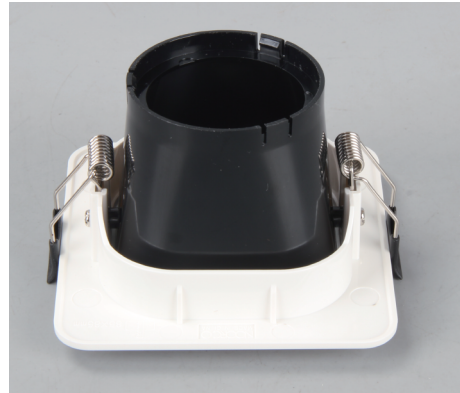

Lamp Frame

NR-BG108 Series
IP20

Item Code	Match Lamp	Color	Dimensions in mm			Hole Size (mm)	kg
			A	B	C		
NR-BG108-1-WBK	GU10/MR16	White	92	92	55	Ø85	0.05
NR-BG108-2-WBK	GU10/MR16	White	172	92	55	82x155	0.10
NR-BG108-1-BBK	GU10/MR16	Black	92	92	55	Ø85	0.05
NR-BG108-2-BBK	GU10/MR16	Black	172	92	55	82x155	0.10

Dimensions in mm

Strong spring fixation
Integrated injection molding

Anti-glare cup angle can be adjusted

Description:

Lamp Frame

Main material:

Engineering plastic high quality reflector for soft and comfortable light.