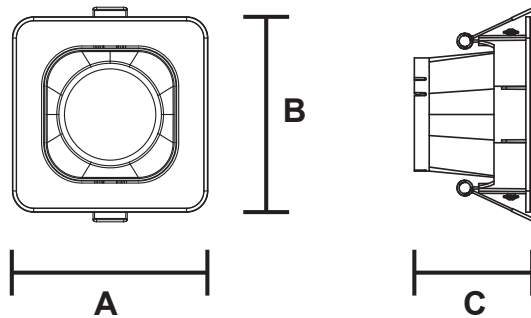

Lamp Frame

NR-BG108 Series
IP20

Item Code	Match Lamp	Color	Dimensions in mm			Hole Size (mm)	kg
			A	B	C		
NR-BG108-1-WBK	GU10/MR16	White	92	92	55	Ø85	0.05
NR-BG108-2-WBK	GU10/MR16	White	172	92	55	82x155	0.10
NR-BG108-1-BBK	GU10/MR16	Black	92	92	55	Ø85	0.05
NR-BG108-2-BBK	GU10/MR16	Black	172	92	55	82x155	0.10

Dimensions in mm

Strong spring fixation
Integrated injection molding

Anti-glare cup angle can be adjusted

Description:

Lamp Frame

Main material:

Engineering plastic high quality reflector for soft and comfortable light.