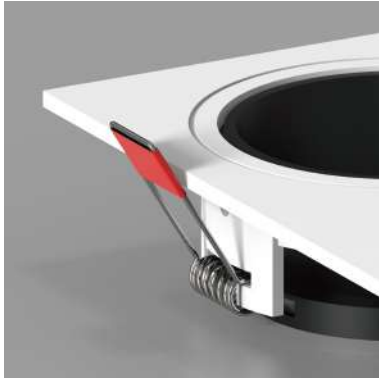

Lamp Frame

NR-BG110 Series
IP20

Item Code	Match Lamp	Color	Dimensions in mm			Hole Size (mm)	kg
			A	B	C		
NR-BG110-1	GU10/MR16	White	92	92	38	76x76	0.07
NR-BG110-2	GU10/MR16	White	172	92	38	150x76	0.13
NR-BG110-3	GU10/MR16	White	252	92	38	235x76	0.2
NR-BG110-1-BK	GU10/MR16	Black	92	92	38	76x76	0.07
NR-BG110-2-BK	GU10/MR16	Black	172	92	38	150x76	0.13
NR-BG110-3-BK	GU10/MR16	Black	252	92	38	235x76	0.2

Dimensions in mm

Strong spring fixation
Surface Powder Coating

Anti-glare cup angle can be adjusted

Description:

Recessed GU10 Frame

Main material:

high quality aluminum body and plastic reflector for soft and comfortable light.