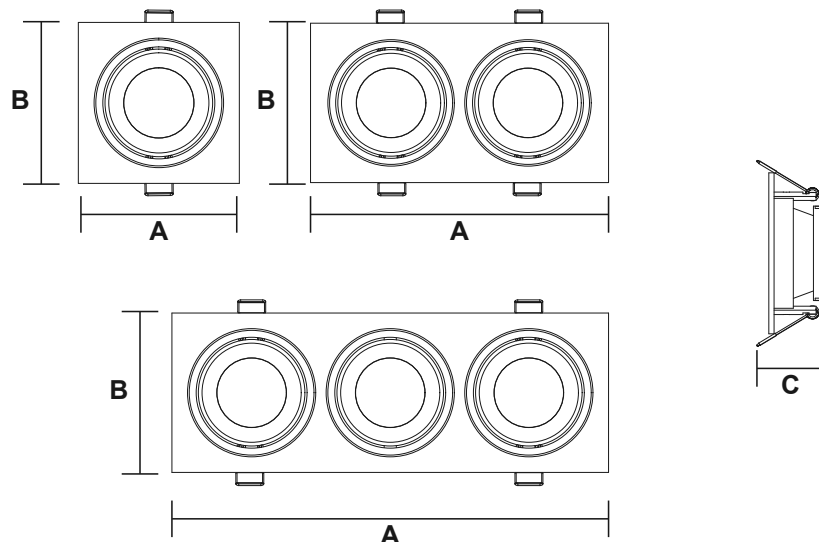

Lamp Frame

NR-BG110 Series
IP20

Item Code	Match Lamp	Color	Dimensions in mm			Hole Size (mm)	kg
			A	B	C		
NR-BG110-1	GU10/MR16	White	92	92	38	76x76	0.07
NR-BG110-2	GU10/MR16	White	172	92	38	150x76	0.13
NR-BG110-3	GU10/MR16	White	252	92	38	235x76	0.2
NR-BG110-1-BK	GU10/MR16	Black	92	92	38	76x76	0.07
NR-BG110-2-BK	GU10/MR16	Black	172	92	38	150x76	0.13
NR-BG110-3-BK	GU10/MR16	Black	252	92	38	235x76	0.2

Dimensions in mm

Strong spring fixation
Surface Powder Coating

Anti-glare cup angle can be adjusted

Description:

Recessed GU10 Frame

Main material:

high quality aluminum body and plastic reflector for soft and comfortable light.