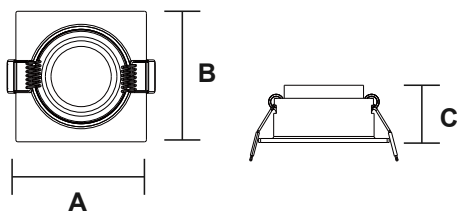

## Lamp Frame

NR-BGM101 Series  
IP20

Item Code	Match Lamp	Color	Dimensions in mm			Hole Size (mm)	kg
			A	B	C		
NR-BGM101-1	MR11	Black/White	65	65	23	Φ55	0.05
NR-BGM101-2	MR11	Black/White	122	65	23	55*112	0.11
NR-BGM101-3	MR11	Black/White	183	65	23	55*170	0.18
NR-BGM101-4	MR11	Black/White	245	65	23	55*225	0.23

### Dimensions in mm

NR-BGM101-1

NR-BGM101-3

NR-BGM101-2

NR-BGM101-4

**Description:**  
NR-BGM101 Series

**Main material:**  
Die-cast aluminum

- Applications**
- . Shoping mall
  - . Office buildings
  - . Exhibition hall