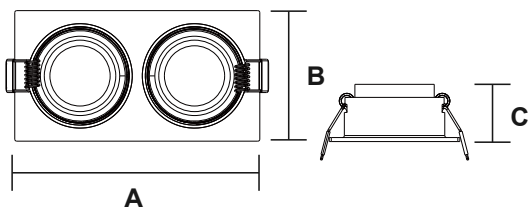

## Lamp Frame

NR-BGM101 Series  
IP20

Item Code	Match Lamp	Color	Dimensions in mm			Hole Size (mm)	kg
			A	B	C		
NR-BGM101-1	MR11	Black/White	65	65	23	Φ55	0.05
NR-BGM101-2	MR11	Black/White	122	65	23	55*112	0.11
NR-BGM101-3	MR11	Black/White	183	65	23	55*170	0.18
NR-BGM101-4	MR11	Black/White	245	65	23	55*225	0.23

### Dimensions in mm

NR-BGM101-1

NR-BGM101-3

NR-BGM101-2

NR-BGM101-4

**Description:**  
NR-BGM101 Series

**Main material:**  
Die-cast aluminum

- Applications**
- . Shoping mall
  - . Office buildings
  - . Exhibition hall