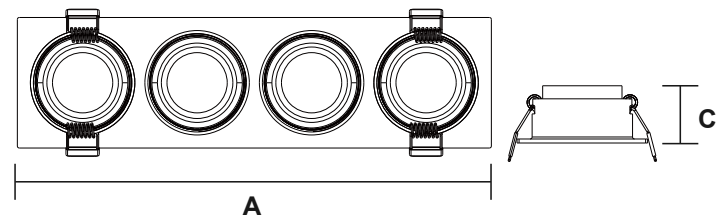

## Lamp Frame

NR-BGM101 Series  
IP20

Item Code	Match Lamp	Color	Dimensions in mm			Hole Size (mm)	kg
			A	B	C		
NR-BGM101-1	MR11	Black/White	65	65	23	Φ55	0.05
NR-BGM101-2	MR11	Black/White	122	65	23	55*112	0.11
NR-BGM101-3	MR11	Black/White	183	65	23	55*170	0.18
NR-BGM101-4	MR11	Black/White	245	65	23	55*225	0.23

### Dimensions in mm

NR-BGM101-1

NR-BGM101-3

NR-BGM101-2

NR-BGM101-4

**Description:**  
NR-BGM101 Series

**Main material:**  
Die-cast aluminum

- Applications**
- . Shoping mall
  - . Office buildings
  - . Exhibition hall