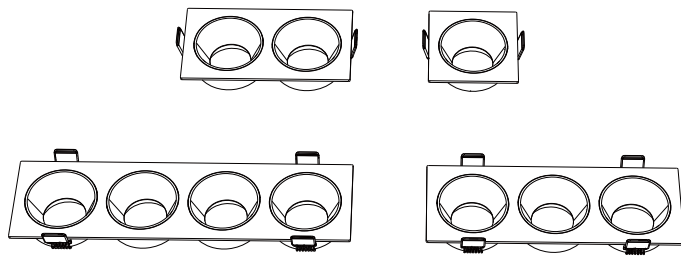

## Lamp Frame

NR-BGM101 Series  
IP20

Item Code	Match Lamp	Color	Dimensions in mm			Hole Size (mm)	kg
			A	B	C		
NR-BGM101-1	MR11	Black/White	65	65	23	Φ55	0.05
NR-BGM101-2	MR11	Black/White	122	65	23	55*112	0.11
NR-BGM101-3	MR11	Black/White	183	65	23	55*170	0.18
NR-BGM101-4	MR11	Black/White	245	65	23	55*225	0.23

### Dimensions in mm

NR-BGM101-1

NR-BGM101-3

NR-BGM101-2

NR-BGM101-4

**Description:**  
NR-BGM101 Series

**Main material:**  
Die-cast aluminum

- Applications**
- . Shoping mall
  - . Office buildings
  - . Exhibition hall