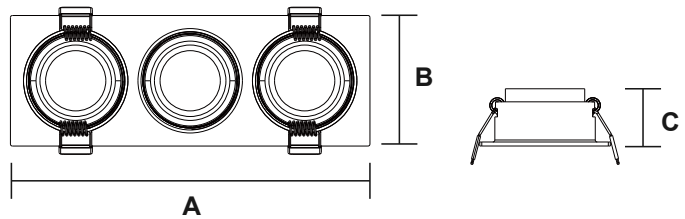

## Lamp Frame

NR-BGM101 Series  
IP20

Item Code	Match Lamp	Color	Dimensions in mm			Hole Size (mm)	kg
			A	B	C		
NR-BGM101-1	MR11	Black/White	65	65	23	Φ55	0.05
NR-BGM101-2	MR11	Black/White	122	65	23	55*112	0.11
NR-BGM101-3	MR11	Black/White	183	65	23	55*170	0.18
NR-BGM101-4	MR11	Black/White	245	65	23	55*225	0.23

### Dimensions in mm

NR-BGM101-1

NR-BGM101-3

NR-BGM101-2

NR-BGM101-4

**Description:**  
NR-BGM101 Series

**Main material:**  
Die-cast aluminum

- Applications**
- . Shoping mall
  - . Office buildings
  - . Exhibition hall