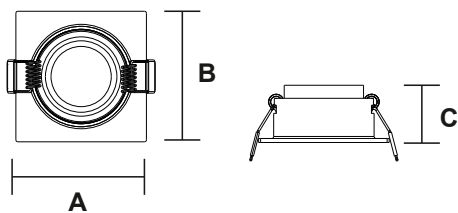

Lamp Frame

NR-BGM101 Series
IP20

Item Code	Match Lamp	Color	Dimensions in mm			Hole Size (mm)	kg
			A	B	C		
NR-BGM101-1	MR11	Black/White	65	65	23	Φ55	0.05
NR-BGM101-2	MR11	Black/White	122	65	23	55*112	0.11
NR-BGM101-3	MR11	Black/White	183	65	23	55*170	0.18
NR-BGM101-4	MR11	Black/White	245	65	23	55*225	0.23

Dimensions in mm

NR-BGM101-1

NR-BGM101-3

NR-BGM101-2

NR-BGM101-4

Description:
NR-BGM101 Series

Main material:
Die-cast aluminum

- Applications**
- . Shoping mall
 - . Office buildings
 - . Exhibition hall