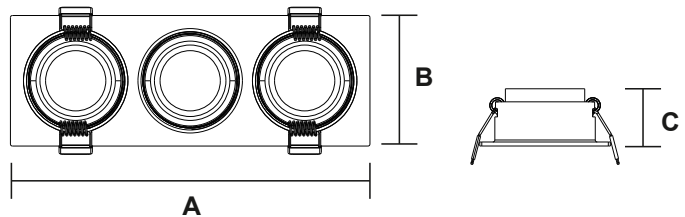

Lamp Frame

NR-BGM101 Series
IP20

Item Code	Match Lamp	Color	Dimensions in mm			Hole Size (mm)	kg
			A	B	C		
NR-BGM101-1	MR11	Black/White	65	65	23	Φ55	0.05
NR-BGM101-2	MR11	Black/White	122	65	23	55*112	0.11
NR-BGM101-3	MR11	Black/White	183	65	23	55*170	0.18
NR-BGM101-4	MR11	Black/White	245	65	23	55*225	0.23

Dimensions in mm

NR-BGM101-1

NR-BGM101-3

NR-BGM101-2

NR-BGM101-4

Description:
NR-BGM101 Series

Main material:
Die-cast aluminum

- Applications**
- . Shoping mall
 - . Office buildings
 - . Exhibition hall