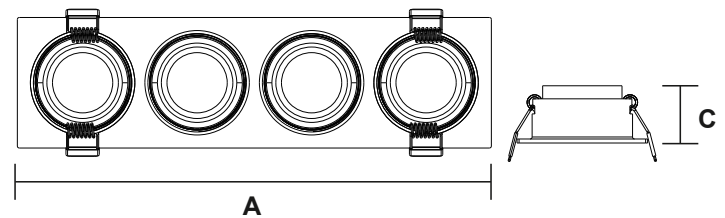

Lamp Frame

NR-BGM101 Series
IP20

Item Code	Match Lamp	Color	Dimensions in mm			Hole Size (mm)	kg
			A	B	C		
NR-BGM101-1	MR11	Black/White	65	65	23	Φ55	0.05
NR-BGM101-2	MR11	Black/White	122	65	23	55*112	0.11
NR-BGM101-3	MR11	Black/White	183	65	23	55*170	0.18
NR-BGM101-4	MR11	Black/White	245	65	23	55*225	0.23

Dimensions in mm

NR-BGM101-1

NR-BGM101-3

NR-BGM101-2

NR-BGM101-4

Description:
NR-BGM101 Series

Main material:
Die-cast aluminum

- Applications**
- . Shoping mall
 - . Office buildings
 - . Exhibition hall