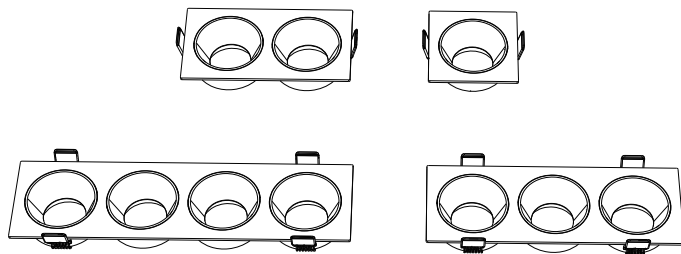

Lamp Frame

NR-BGM101 Series
IP20

Item Code	Match Lamp	Color	Dimensions in mm			Hole Size (mm)	kg
			A	B	C		
NR-BGM101-1	MR11	Black/White	65	65	23	Φ55	0.05
NR-BGM101-2	MR11	Black/White	122	65	23	55*112	0.11
NR-BGM101-3	MR11	Black/White	183	65	23	55*170	0.18
NR-BGM101-4	MR11	Black/White	245	65	23	55*225	0.23

Dimensions in mm

NR-BGM101-1

NR-BGM101-3

NR-BGM101-2

NR-BGM101-4

Description:
NR-BGM101 Series

Main material:
Die-cast aluminum

- Applications**
- . Shoping mall
 - . Office buildings
 - . Exhibition hall