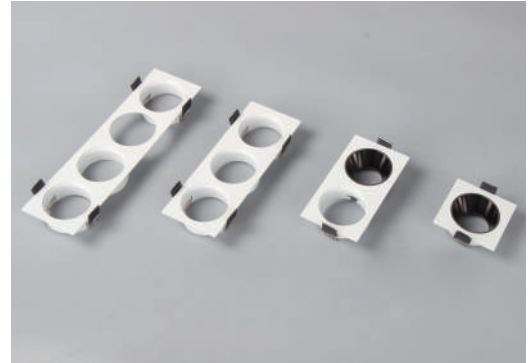

Lamp Frame

NR-BGM101 Series
IP20

Item Code	Match Lamp	Color	Dimensions in mm			Hole Size (mm)	kg
			A	B	C		
NR-BGM101-1	MR11	Black/White	65	65	23	Φ55	0.05
NR-BGM101-2	MR11	Black/White	122	65	23	55*112	0.11
NR-BGM101-3	MR11	Black/White	183	65	23	55*170	0.18
NR-BGM101-4	MR11	Black/White	245	65	23	55*225	0.23

Dimensions in mm

NR-BGM101-1

NR-BGM101-3

NR-BGM101-2

NR-BGM101-4

Description:
NR-BGM101 Series

Main material:
Die-cast aluminum

- Applications**
- . Shoping mall
 - . Office buildings
 - . Exhibition hall