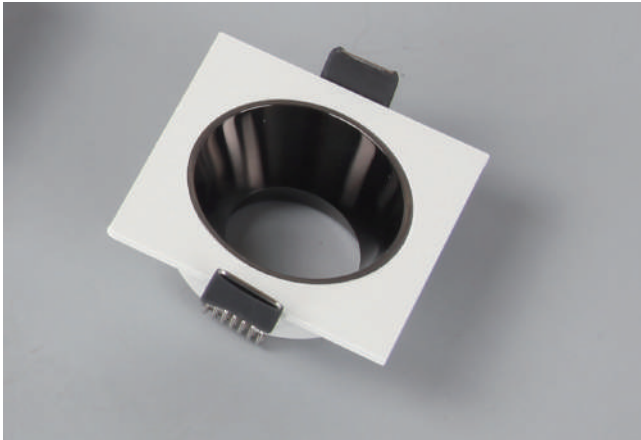

Lamp Frame

NR-BGM101 Series
IP20

Item Code	Match Lamp	Color	Dimensions in mm			Hole Size (mm)	kg
			A	B	C		
NR-BGM101-1	MR11	Black/White	65	65	23	Φ55	0.05
NR-BGM101-2	MR11	Black/White	122	65	23	55*112	0.11
NR-BGM101-3	MR11	Black/White	183	65	23	55*170	0.18
NR-BGM101-4	MR11	Black/White	245	65	23	55*225	0.23

Dimensions in mm

NR-BGM101-1

NR-BGM101-3

NR-BGM101-2

NR-BGM101-4

Description:
NR-BGM101 Series

Main material:
Die-cast aluminum

- Applications**
- . Shoping mall
 - . Office buildings
 - . Exhibition hall