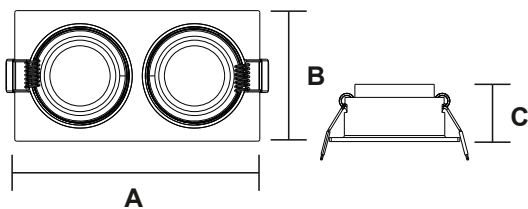

Lamp Frame

NR-BGM101 Series
IP20

Item Code	Match Lamp	Color	Dimensions in mm			Hole Size (mm)	kg
			A	B	C		
NR-BGM101-1	MR11	Black/White	65	65	23	Φ55	0.05
NR-BGM101-2	MR11	Black/White	122	65	23	55*112	0.11
NR-BGM101-3	MR11	Black/White	183	65	23	55*170	0.18
NR-BGM101-4	MR11	Black/White	245	65	23	55*225	0.23

Dimensions in mm

NR-BGM101-1

NR-BGM101-3

NR-BGM101-2

NR-BGM101-4

Description:
NR-BGM101 Series

Main material:
Die-cast aluminum

- Applications**
- . Shoping mall
 - . Office buildings
 - . Exhibition hall