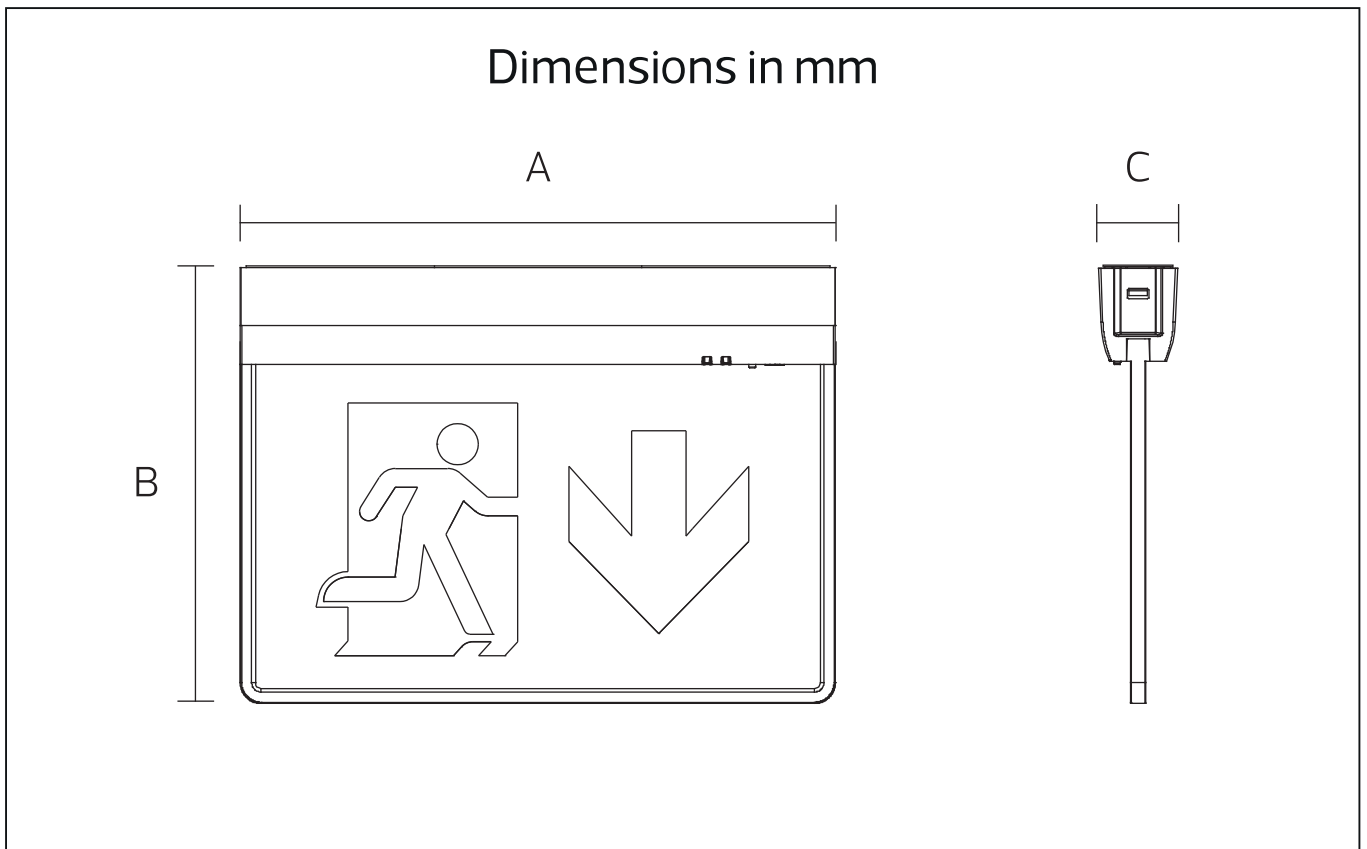

LED Emergency Exit Sign

NR-EXS101-4.5W-3H

IP20

Indoor	AC 220-240V	50/60 Hz	PF ≥0.5	CCT 6500K	Ra ≥80	IP20	Beam Angel 360°	Charging Time ≤24h	Chips SMD	
--------	----------------	-------------	------------	--------------	-----------	------	-----------------------	--------------------------	--------------	--

Item Code	P(W)	Total Lumen	Emergency Duration	Dimensions in mm			
				A	B	C	kg
NR-EXS101-4.5W-3H	4.5	40	≥3h	316	229	41.5	0.57

Description:
LED Emergency Exit Sign

Main material:
Engineering plastics+glass