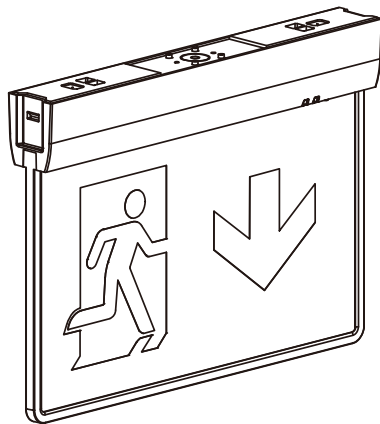

LED Emergency Exit Sign

NR-EXS101-4.5W-3H

IP20

Indoor	AC 220-240V	50/60 Hz	PF ≥0.5	CCT 6500K	Ra ≥80	IP20	Beam Angel 360°	Charging Time ≤24h	Chips SMD	
--------	----------------	-------------	------------	--------------	-----------	------	-----------------------	--------------------------	--------------	--

Item Code	P(W)	Total Lumen	Emergency Duration	Dimensions in mm			
				A	B	C	kg
NR-EXS101-4.5W-3H	4.5	40	≥3h	316	229	41.5	0.57

Description:
LED Emergency Exit Sign

Main material:
Engineering plastics+glass