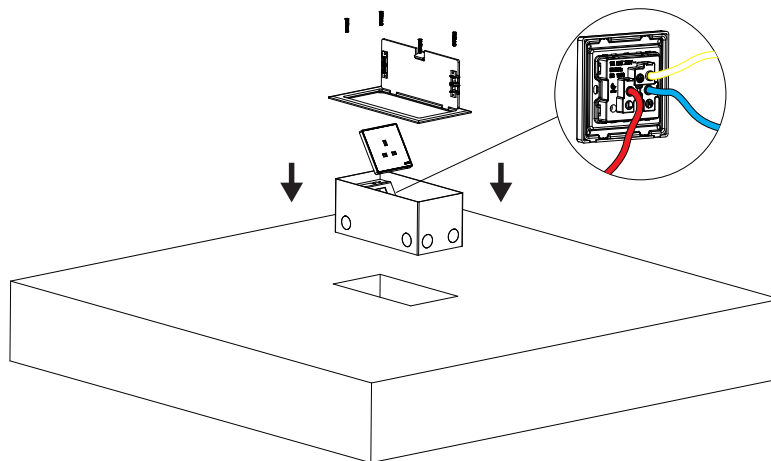

Main material:
Stainless steel

Specification
Flame retardant, wear and pressure resistant, embedded installation, no stumbling, stainless steel is easy to clean
IP20

Applications
. Meeting Room
. The sitting room
. The bedroom
. The Office

stainless steel

Hide the outgoing port

Hide switch

1

2

Cuthole Size

3

Installation Instructions