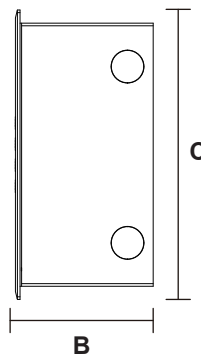

Floor Socket Box

NR-FB Series
IP20

Item Code	Color	Dimensions in mm			 kg
		A	B	C	
NR-FB-2	Black/Steel	230	105	130	2.16
NR-FB-4	Black/Steel	250	105	220	3.66

Dimensions in mm

NR-FB-2

NR-FB-4

Description:
Floor Socket Box

Main material:
Stainless steel

Specification
Flame retardant, wear and pressure resistant, embedded installation, no stumbling, stainless steel is easy to clean
IP20

Applications
. Meeting Room
. The sitting room
. The bedroom
. The Office

stainless steel

Hide the outgoing port

Hide switch

1

2

Cuthole Size

3

Installation Instructions