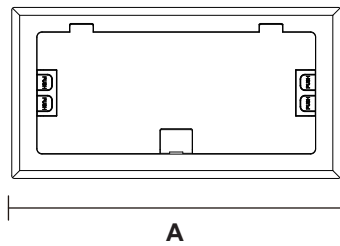

Floor Socket Box

NR-FB Series
IP20

Item Code	Color	Dimensions in mm			 kg
		A	B	C	
NR-FB-2	Black/Steel	230	105	130	2.16
NR-FB-4	Black/Steel	250	105	220	3.66

Dimensions in mm

NR-FB-2

NR-FB-4

Description:
Floor Socket Box

Main material:
Stainless steel

Specification
Flame retardant, wear and pressure resistant, embedded installation, no stumbling, stainless steel is easy to clean
IP20

Applications
. Meeting Room
. The sitting room
. The bedroom
. The Office

stainless steel

Hide the outgoing port

Hide switch

1

2

Cuthole Size

3

Installation Instructions