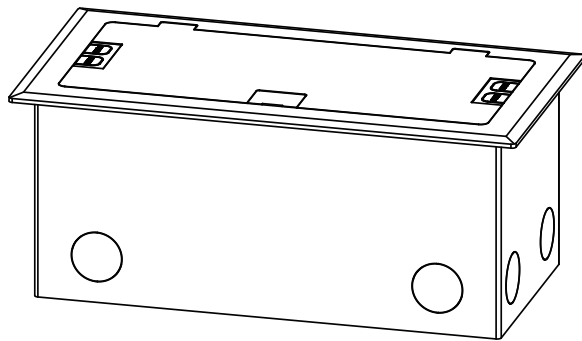

Floor Socket Box

NR-FB Series
IP20

Item Code	Color	Dimensions in mm			 kg
		A	B	C	
NR-FB-2	Black/Steel	230	105	130	2.16
NR-FB-4	Black/Steel	250	105	220	3.66

Dimensions in mm

NR-FB-2

NR-FB-4

Description:
Floor Socket Box

Main material:
Stainless steel

Specification
Flame retardant, wear and pressure resistant, embedded installation, no stumbling, stainless steel is easy to clean
IP20

Applications
. Meeting Room
. The sitting room
. The bedroom
. The Office