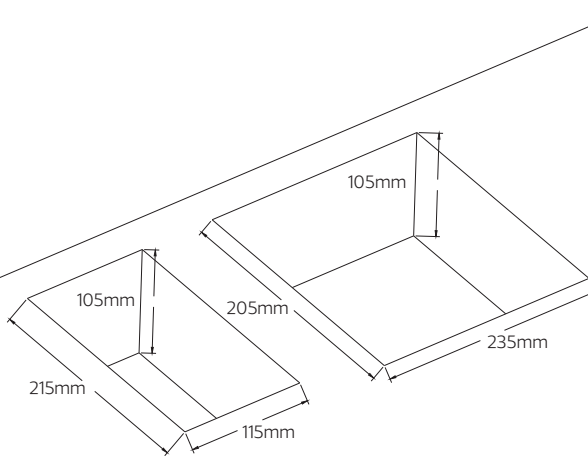

Floor Socket Box

NR-FB Series
IP20

Item Code	Color	Dimensions in mm			 kg
		A	B	C	
NR-FB-2	Black/Steel	230	105	130	2.16
NR-FB-4	Black/Steel	250	105	220	3.66

Dimensions in mm

NR-FB-2

NR-FB-4

Description:
Floor Socket Box

stainless steel

Hide the outgoing port

Hide switch

1

2

Cuthole Size

3

Installation Instructions