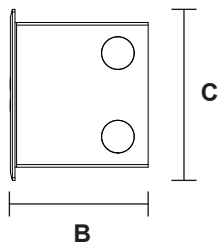

Floor Socket Box

NR-FB Series
IP20

Item Code	Color	Dimensions in mm			 kg
		A	B	C	
NR-FB-2	Black/Steel	230	105	130	2.16
NR-FB-4	Black/Steel	250	105	220	3.66

Dimensions in mm

NR-FB-2

NR-FB-4

Description:
Floor Socket Box

Main material:
Stainless steel

Specification
Flame retardant, wear and pressure resistant, embedded installation, no stumbling, stainless steel is easy to clean
IP20

Applications
. Meeting Room
. The sitting room
. The bedroom
. The Office

stainless steel

Hide the outgoing port

Hide switch

1

2

Cuthole Size

3

Installation Instructions