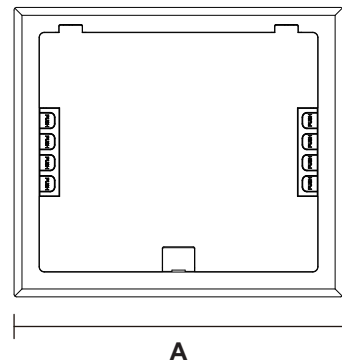

Floor Socket Box

NR-FB Series
IP20

Item Code	Color	Dimensions in mm			 kg
		A	B	C	
NR-FB-2	Black/Steel	230	105	130	2.16
NR-FB-4	Black/Steel	250	105	220	3.66

Dimensions in mm

NR-FB-2

NR-FB-4

Description:
Floor Socket Box

Main material:
Stainless steel

Specification
Flame retardant, wear and pressure resistant, embedded installation, no stumbling, stainless steel is easy to clean
IP20

Applications
. Meeting Room
. The sitting room
. The bedroom
. The Office

stainless steel

Hide the outgoing port

Hide switch

1

2

Cuthole Size

3

Installation Instructions