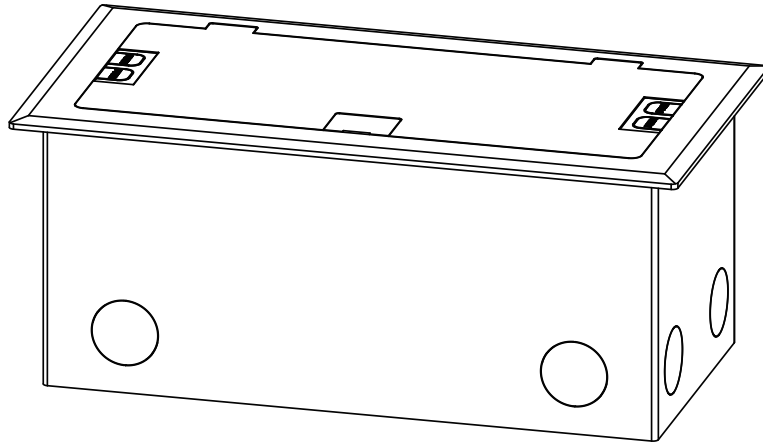

Floor Socket Box

NR-FB Series
IP20

Item Code	Color	Dimensions in mm			 kg
		A	B	C	
NR-FB-2	Black/Steel	230	105	130	2.16
NR-FB-4	Black/Steel	250	105	220	3.66

Dimensions in mm

NR-FB-2

NR-FB-4

Description:
Floor Socket Box

Main material:
Stainless steel

Specification
Flame retardant, wear and pressure resistant, embedded installation, no stumbling, stainless steel is easy to clean
IP20

Applications
. Meeting Room
. The sitting room
. The bedroom
. The Office

stainless steel

Hide the outgoing port

Hide switch

1

2

Cuthole Size

3

Installation Instructions