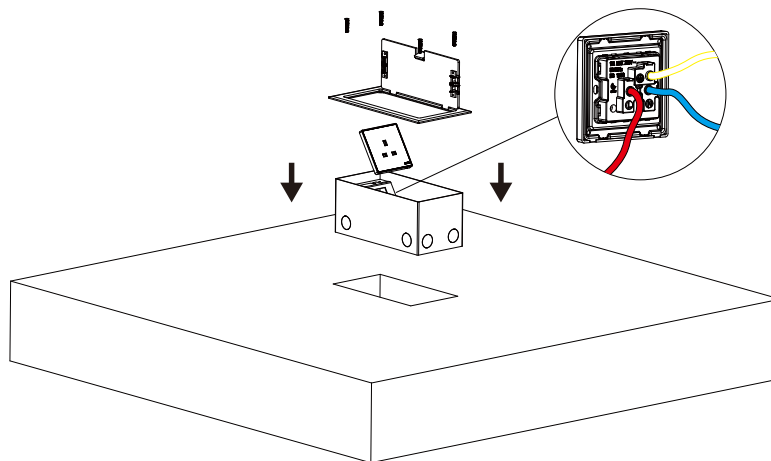

Dimensions in mm

Description:
Floor Socket Box

Main material:
Stainless steel

Specification
Flame retardant, wear and pressure resistant, embedded installation, no stumbling, stainless steel is easy to clean
IP20

Applications
. Meeting Room
. The sitting room
. The bedroom
. The Office

stainless steel

Hide the outgoing port

Hide switch

1

2

3

Installation Instructions