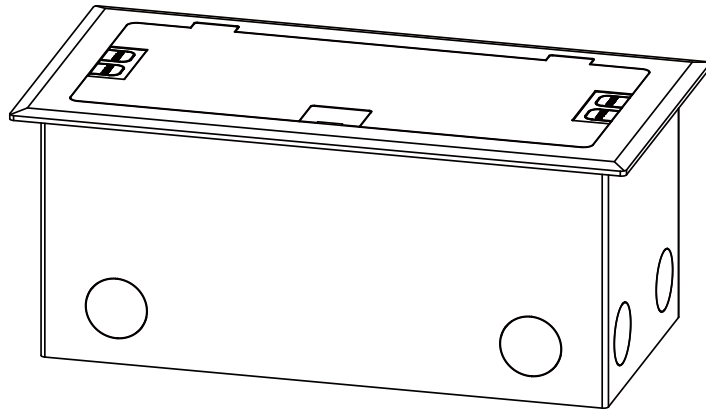

Dimensions in mm

Description:
Floor Socket Box

Main material:
Stainless steel

Specification
Flame retardant, wear and pressure resistant, embedded installation, no stumbling, stainless steel is easy to clean
IP20

Applications
. Meeting Room
. The sitting room
. The bedroom
. The Office

stainless steel

Hide the outgoing port

Hide switch

1

2

3

Installation Instructions