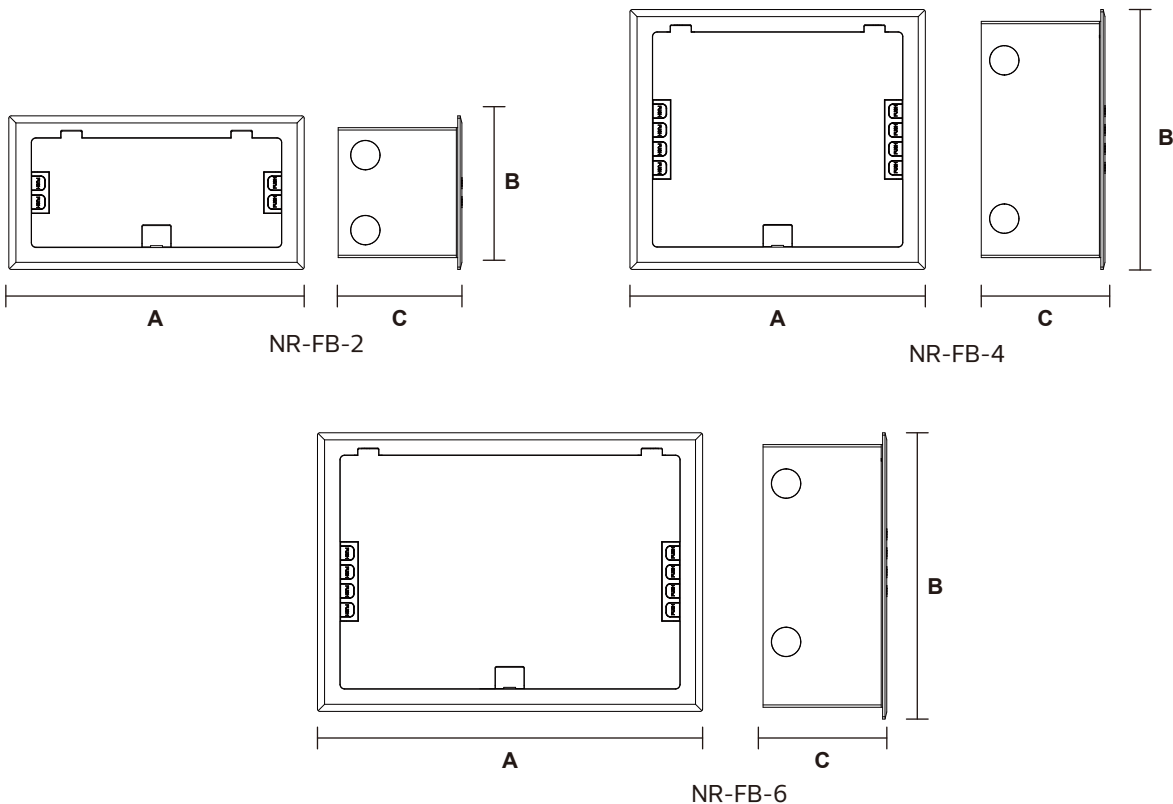

Floor Socket Box

NR-FB Series
IP20

| Item Code | Color | Number of sockets | Dimensions in mm | | | Hole Size (mm) | kg |
|-----------|-------------|-------------------|------------------|-----|-----|----------------|------|
| | | | A | B | C | | |
| NR-FB-2 | Black/Steel | 86x86 Socket*2 | 230 | 130 | 105 | 215x115x100 | 2.16 |
| NR-FB-4 | Black/Steel | 86x86 Socket*4 | 250 | 220 | 105 | 235x205x100 | 3.66 |
| NR-FB-6 | Black/Steel | 86x86 Socket*6 | 320 | 250 | 105 | 305x235x100 | 4.12 |

Dimensions in mm

Description:
Floor Socket Box

Main material:
Stainless steel

Specification
Flame retardant, wear and pressure resistant, embedded installation, no stumbling, stainless steel is easy to clean
IP20