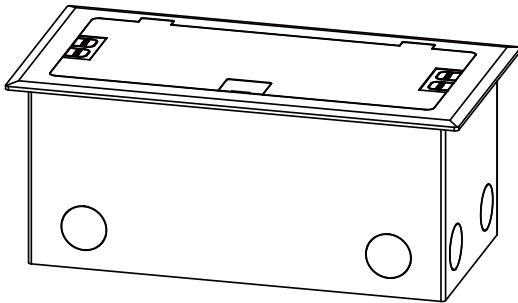

Floor Socket Box

NR-FB Series
IP20

| Item Code | Color | Number of sockets | Dimensions in mm | | | Hole Size (mm) | kg |
|-----------|-------------|-------------------|------------------|-----|-----|----------------|------|
| | | | A | B | C | | |
| NR-FB-2 | Black/Steel | 86x86 Socket*2 | 230 | 130 | 105 | 215x115x100 | 2.16 |
| NR-FB-4 | Black/Steel | 86x86 Socket*4 | 250 | 220 | 105 | 235x205x100 | 3.66 |
| NR-FB-6 | Black/Steel | 86x86 Socket*6 | 320 | 250 | 105 | 305x235x100 | 4.12 |

Dimensions in mm

Description:
Floor Socket Box

Main material:
Stainless steel

Specification
Flame retardant, wear and pressure resistant, embedded installation, no stumbling, stainless steel is easy to clean
IP20