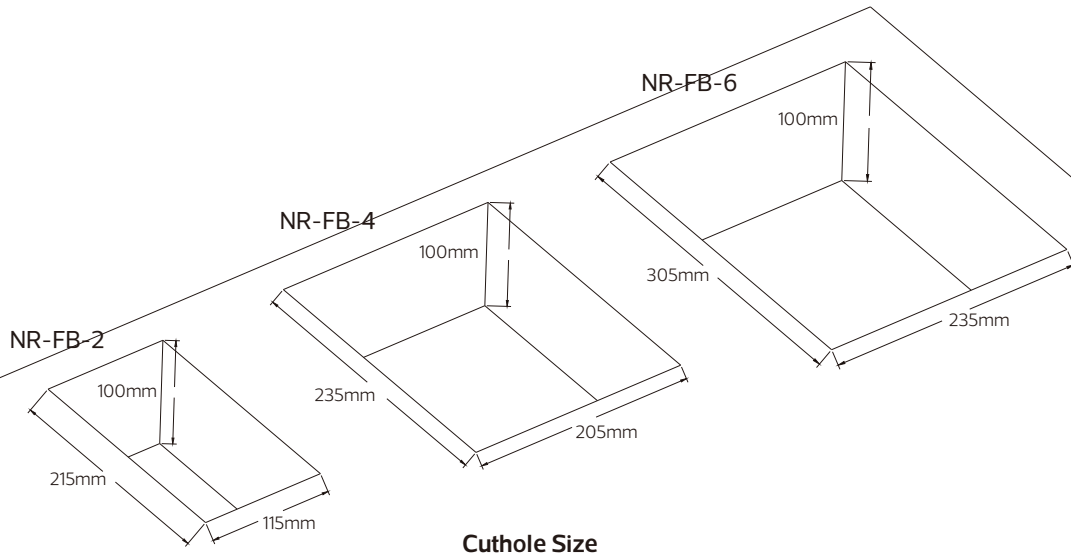

Floor Socket Box

NR-FB Series
IP20

| Item Code | Color | Number of sockets | Dimensions in mm | | | Hole Size (mm) | kg |
|-----------|-------------|-------------------|------------------|-----|-----|----------------|------|
| | | | A | B | C | | |
| NR-FB-2 | Black/Steel | 86x86 Socket*2 | 230 | 130 | 105 | 215x115x100 | 2.16 |
| NR-FB-4 | Black/Steel | 86x86 Socket*4 | 250 | 220 | 105 | 235x205x100 | 3.66 |
| NR-FB-6 | Black/Steel | 86x86 Socket*6 | 320 | 250 | 105 | 305x235x100 | 4.12 |

Dimensions in mm

Description:
Floor Socket Box

Main material:
Stainless steel

Specification
Flame retardant, wear and pressure resistant, embedded installation, no stumbling, stainless steel is easy to clean
IP20

Applications
. Meeting Room
. The sitting room
. The bedroom
. The Office

stainless steel

Hide the outgoing port

Hide switch

1

2

3

Installation Instructions