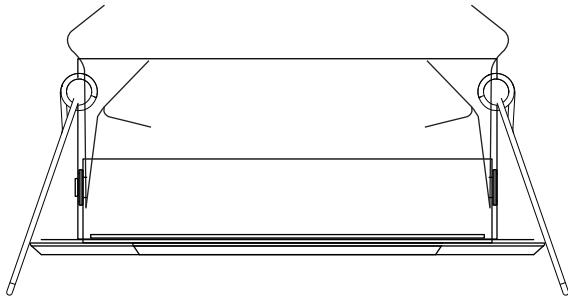

Lamp Frame

NR-FR101-70-IP44

IP44

Item Code	Match Lamp	Color	Dimensions in mm		Hole Size (mm)	kg
			A	B		
NR-FR101-70-IP44	GU10	White	φ85	50	φ72	0.14

Dimensions in mm

Description:
NR-FR101-70-IP44

Main material:
Iron