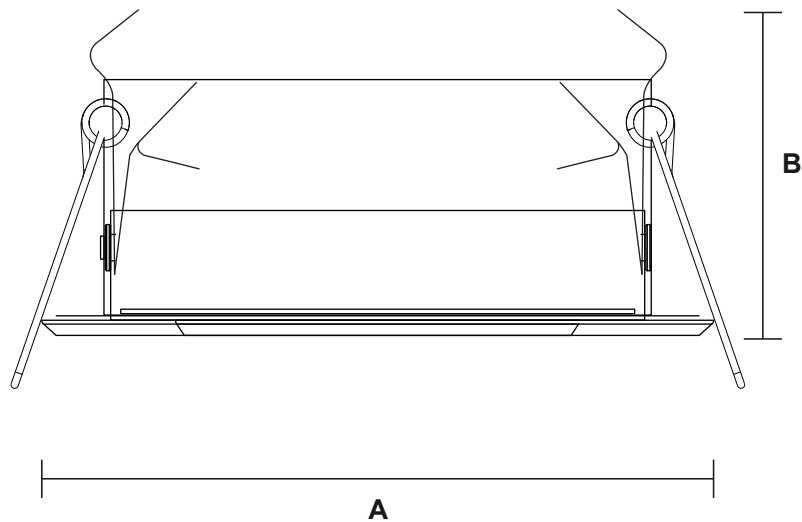

Lamp Frame

NR-FR101-70-IP44

IP44

Item Code	Match Lamp	Color	Dimensions in mm		Hole Size (mm)	kg
			A	B		
NR-FR101-70-IP44	GU10	White	φ85	50	φ72	0.14

Dimensions in mm

Description:
NR-FR101-70-IP44

Main material:
Iron