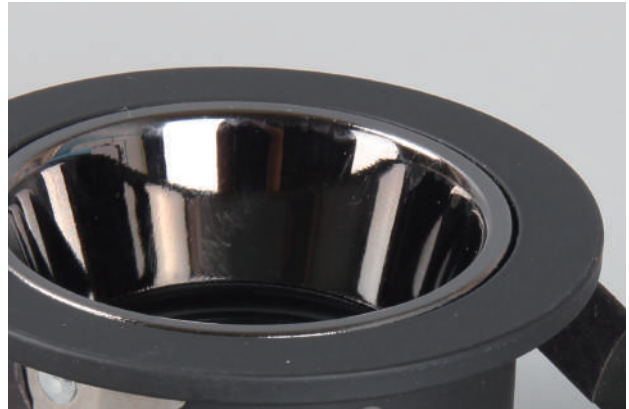

Description:

NR-FR101-70 Series

Main material:

Die-cast aluminum+PC plastics

Applications

- . Shopping mall
- . Office buildings
- . Exhibition hall