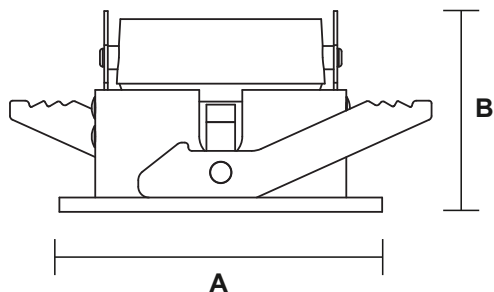

Dimensions in mm

NR-FR101-70