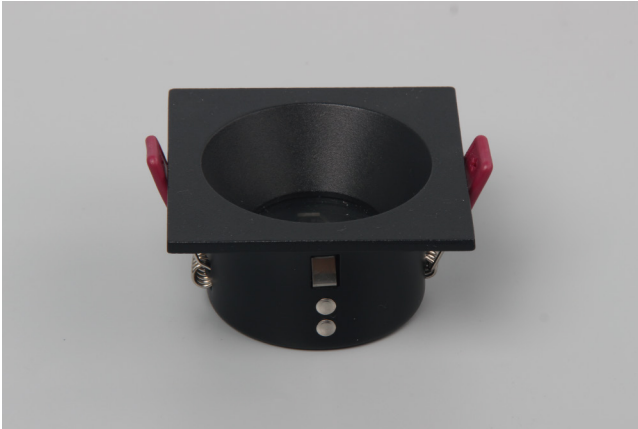

LAMP FRAME

NR-FR102-70 Series
IP44

Item Code	Match Lamp	Color	Dimensions in mm		Hole Size (mm)	kg
			A	B		
NR-FR102-70-W-IP44	MR16	White	Φ88	50	Φ75	0.15
NR-FR102-70-BK-IP44	MR16	Black	Φ88	50	Φ75	0.15
NR-FR102-70-W-SQ-IP44	MR16	White	□87	50	Φ75	0.2
NR-FR102-70-BK-SQ-IP44	MR16	Black	□87	50	Φ75	0.2

Dimensions in mm

Item Code: NR-FR102-70-W-IP44

Item Code: NR-FR102-70-W-SQ-IP44

Description:
LAMP FRAME

Main material:
Aluminum+Engineering plastics

Specification

- 1.Fashionable simplicity: Classic modernist design, simple, suitable for various decoration styles.
- 2.Texture material: Adopt high-quality materials, the surface is processed by special technology, which has texture and is easy to clean.