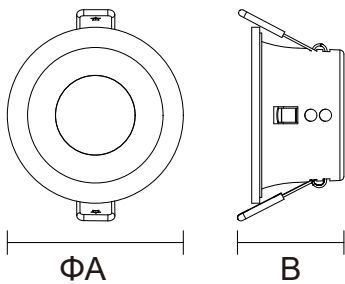

LAMP FRAME

NR-FR102-70 Series
IP44

Item Code	Match Lamp	Color	Dimensions in mm		Hole Size (mm)	kg
			A	B		
NR-FR102-70-W-IP44	MR16	White	Φ88	50	Φ75	0.15
NR-FR102-70-BK-IP44	MR16	Black	Φ88	50	Φ75	0.15
NR-FR102-70-W-SQ-IP44	MR16	White	□87	50	Φ75	0.2
NR-FR102-70-BK-SQ-IP44	MR16	Black	□87	50	Φ75	0.2

Dimensions in mm

Item Code: NR-FR102-70-W-IP44

Item Code: NR-FR102-70-W-SQ-IP44

Description:
LAMP FRAME

Main material:
Aluminum+Engineering plastics

Specification

- 1.Fashionable simplicity: Classic modernist design, simple, suitable for various decoration styles.
- 2.Texture material: Adopt high-quality materials, the surface is processed by special technology, which has texture and is easy to clean.