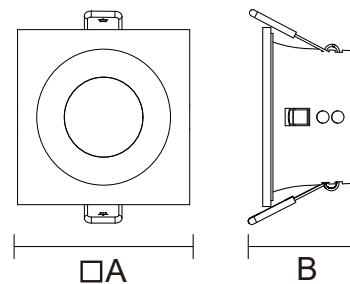

LAMP FRAME

NR-FR102-70 Series
IP44

Item Code	Match Lamp	Color	Dimensions in mm		Hole Size (mm)	kg
			A	B		
NR-FR102-70-W-IP44	MR16	White	Φ88	50	Φ75	0.15
NR-FR102-70-BK-IP44	MR16	Black	Φ88	50	Φ75	0.15
NR-FR102-70-W-SQ-IP44	MR16	White	□87	50	Φ75	0.2
NR-FR102-70-BK-SQ-IP44	MR16	Black	□87	50	Φ75	0.2

Dimensions in mm

Item Code: NR-FR102-70-W-IP44

Item Code: NR-FR102-70-W-SQ-IP44

Description:
LAMP FRAME

Main material:
Aluminum+Engineering plastics

Specification

- 1.Fashionable simplicity: Classic modernist design, simple, suitable for various decoration styles.
- 2.Texture material: Adopt high-quality materials, the surface is processed by special technology, which has texture and is easy to clean.