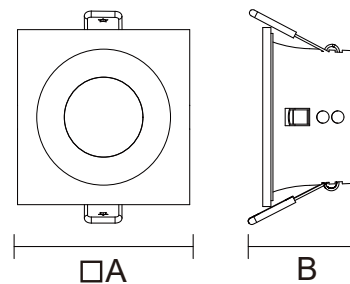

LAMP FRAME

NR-FR102-70 Series
IP44

Item Code	Match Lamp	Color	Dimensions in mm		Hole Size (mm)	kg
			A	B		
NR-FR102-70-W-IP44	MR16	White	Φ88	50	Φ75	0.15
NR-FR102-70-BK-IP44	MR16	Black	Φ88	50	Φ75	0.15
NR-FR102-70-W-SQ-IP44	MR16	White	□87	50	Φ75	0.2
NR-FR102-70-BK-SQ-IP44	MR16	Black	□87	50	Φ75	0.2

Dimensions in mm

Item Code: NR-FR102-70-W-IP44

Item Code: NR-FR102-70-W-SQ-IP44

Description:
LAMP FRAME

Main material:
Aluminum+Engineering plastics

Specification

- 1.Fashionable simplicity: Classic modernist design, simple, suitable for various decoration styles.
- 2.Texture material: Adopt high-quality materials, the surface is processed by special technology, which has texture and is easy to clean.