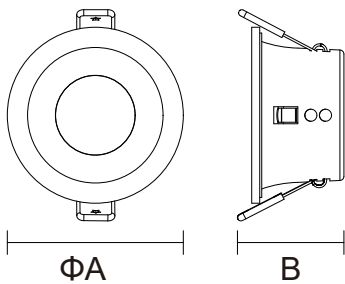

LAMP FRAME

NR-FR102-70 Series
IP44

Item Code	Match Lamp	Color	Dimensions in mm		Hole Size (mm)	kg
			A	B		
NR-FR102-70-W-IP44	MR16	White	Φ88	50	Φ75	0.15
NR-FR102-70-BK-IP44	MR16	Black	Φ88	50	Φ75	0.15
NR-FR102-70-W-SQ-IP44	MR16	White	□87	50	Φ75	0.2
NR-FR102-70-BK-SQ-IP44	MR16	Black	□87	50	Φ75	0.2

Dimensions in mm

Item Code: NR-FR102-70-W-IP44

Item Code: NR-FR102-70-W-SQ-IP44

Description:
LAMP FRAME

Main material:
Aluminum+Engineering plastics

Specification

- 1.Fashionable simplicity: Classic modernist design, simple, suitable for various decoration styles.
- 2.Texture material: Adopt high-quality materials, the surface is processed by special technology, which has texture and is easy to clean.