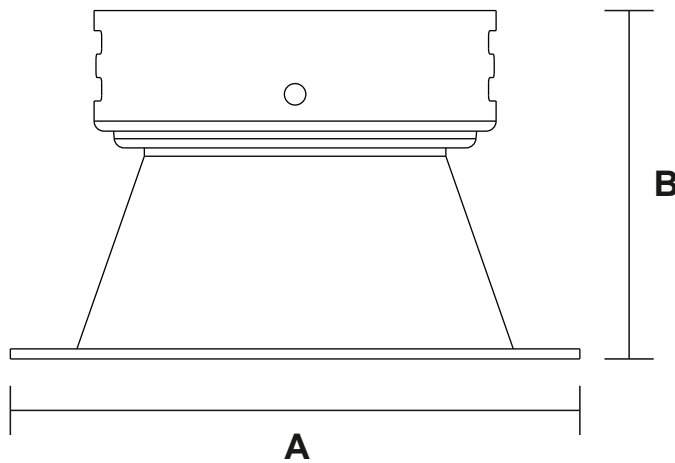

Lamp Frame

NR-FR103-70 Series
IP20

Item Code	Match Lamp	Color	Dimensions in mm		Hole Size (mm)	kg
			A	B		
NR-FR103-70	GU10	Black/White	Φ85	52	Φ75	0.04
NR-FR103-SQ-70	GU10	Black/White	□85	52	Φ75	0.04

Dimensions in mm

Description:
NR-FR103-70 Series

Main material:
Die-cast aluminum

- Applications**
- . Shopping mall
 - . Office buildings
 - . Exhibition hall